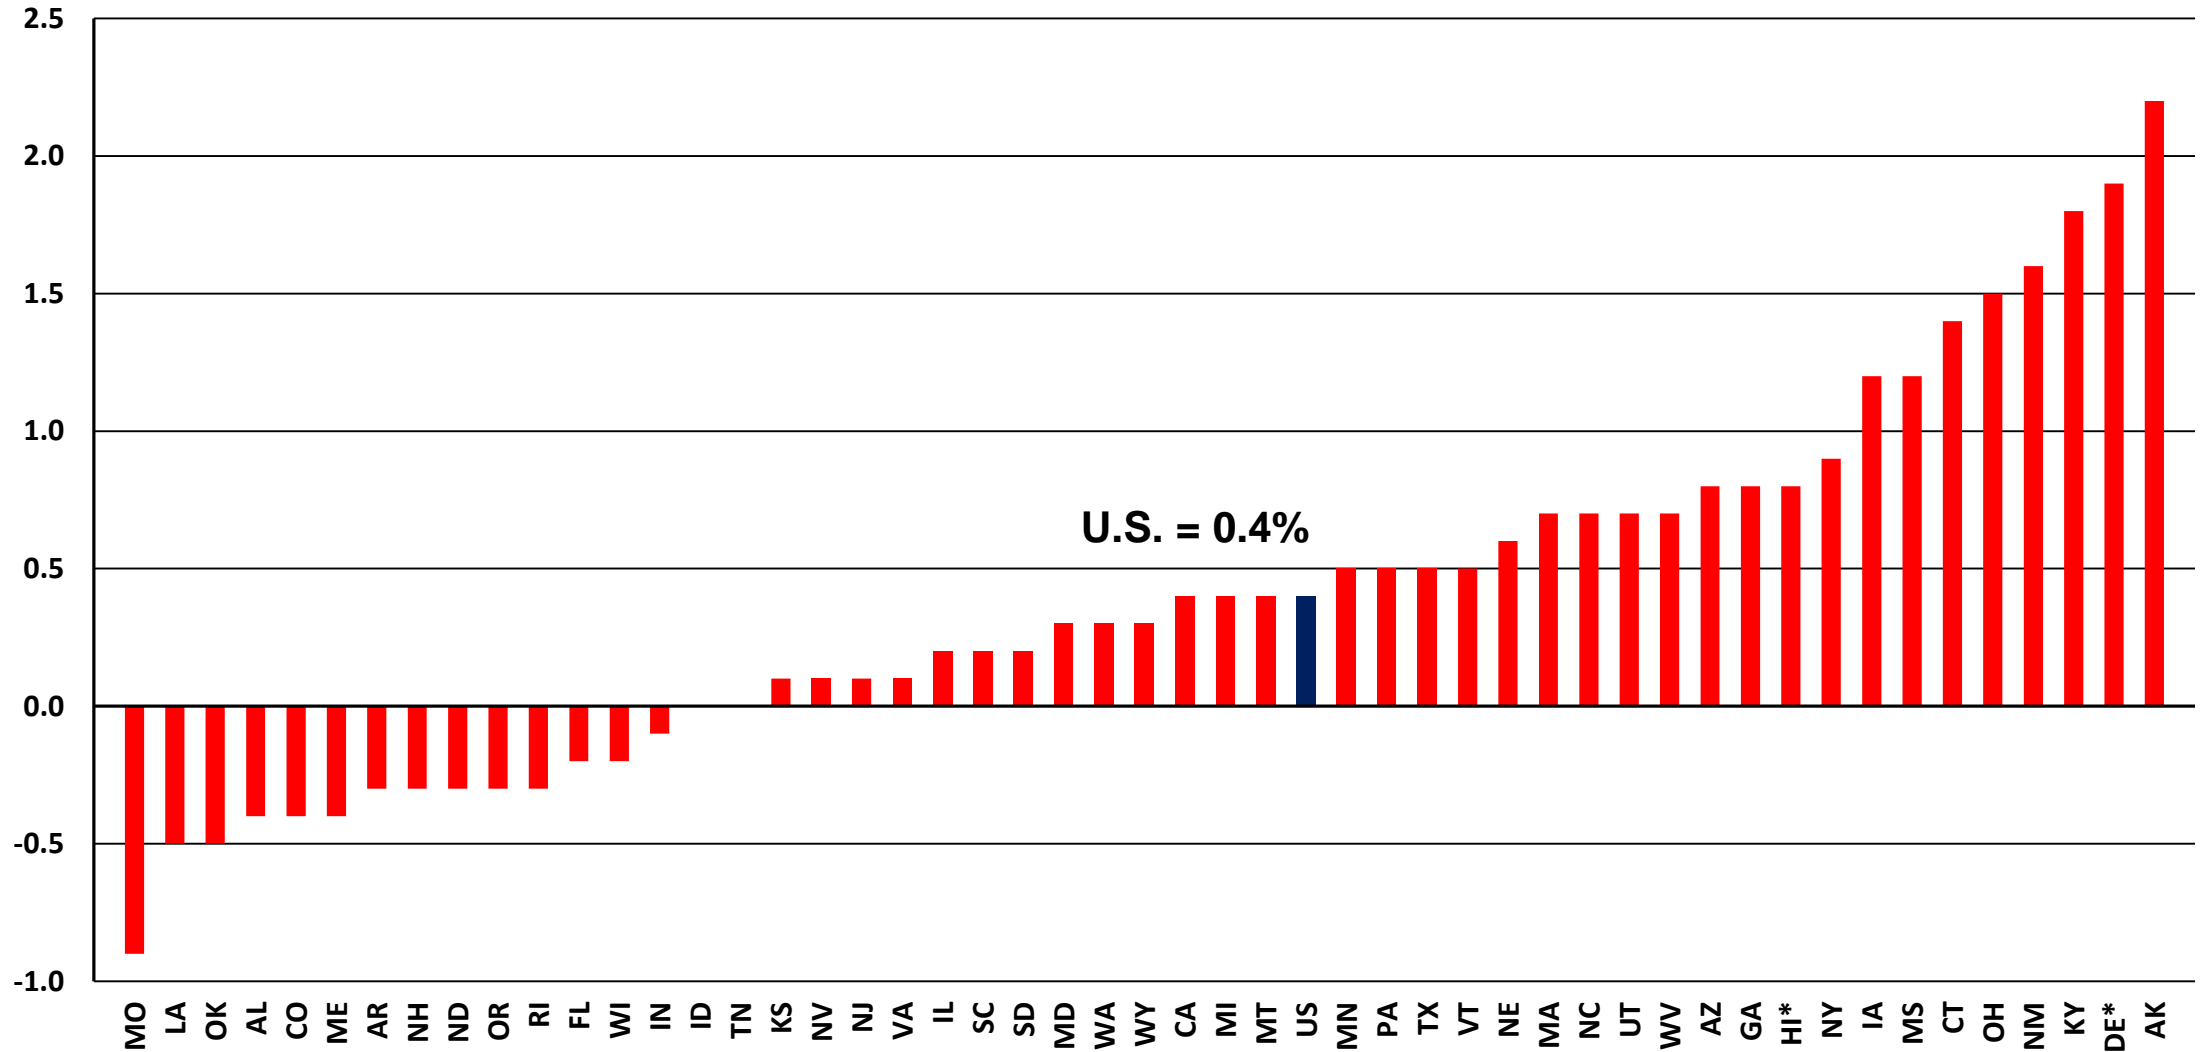

Year-over-Year Change in July 2017 Estimated NSA State Construction Unemployment Rates

* Unemployment Rate is for Construction + Mining + Logging

Associated Builders and Contractors, Markstein Advisors