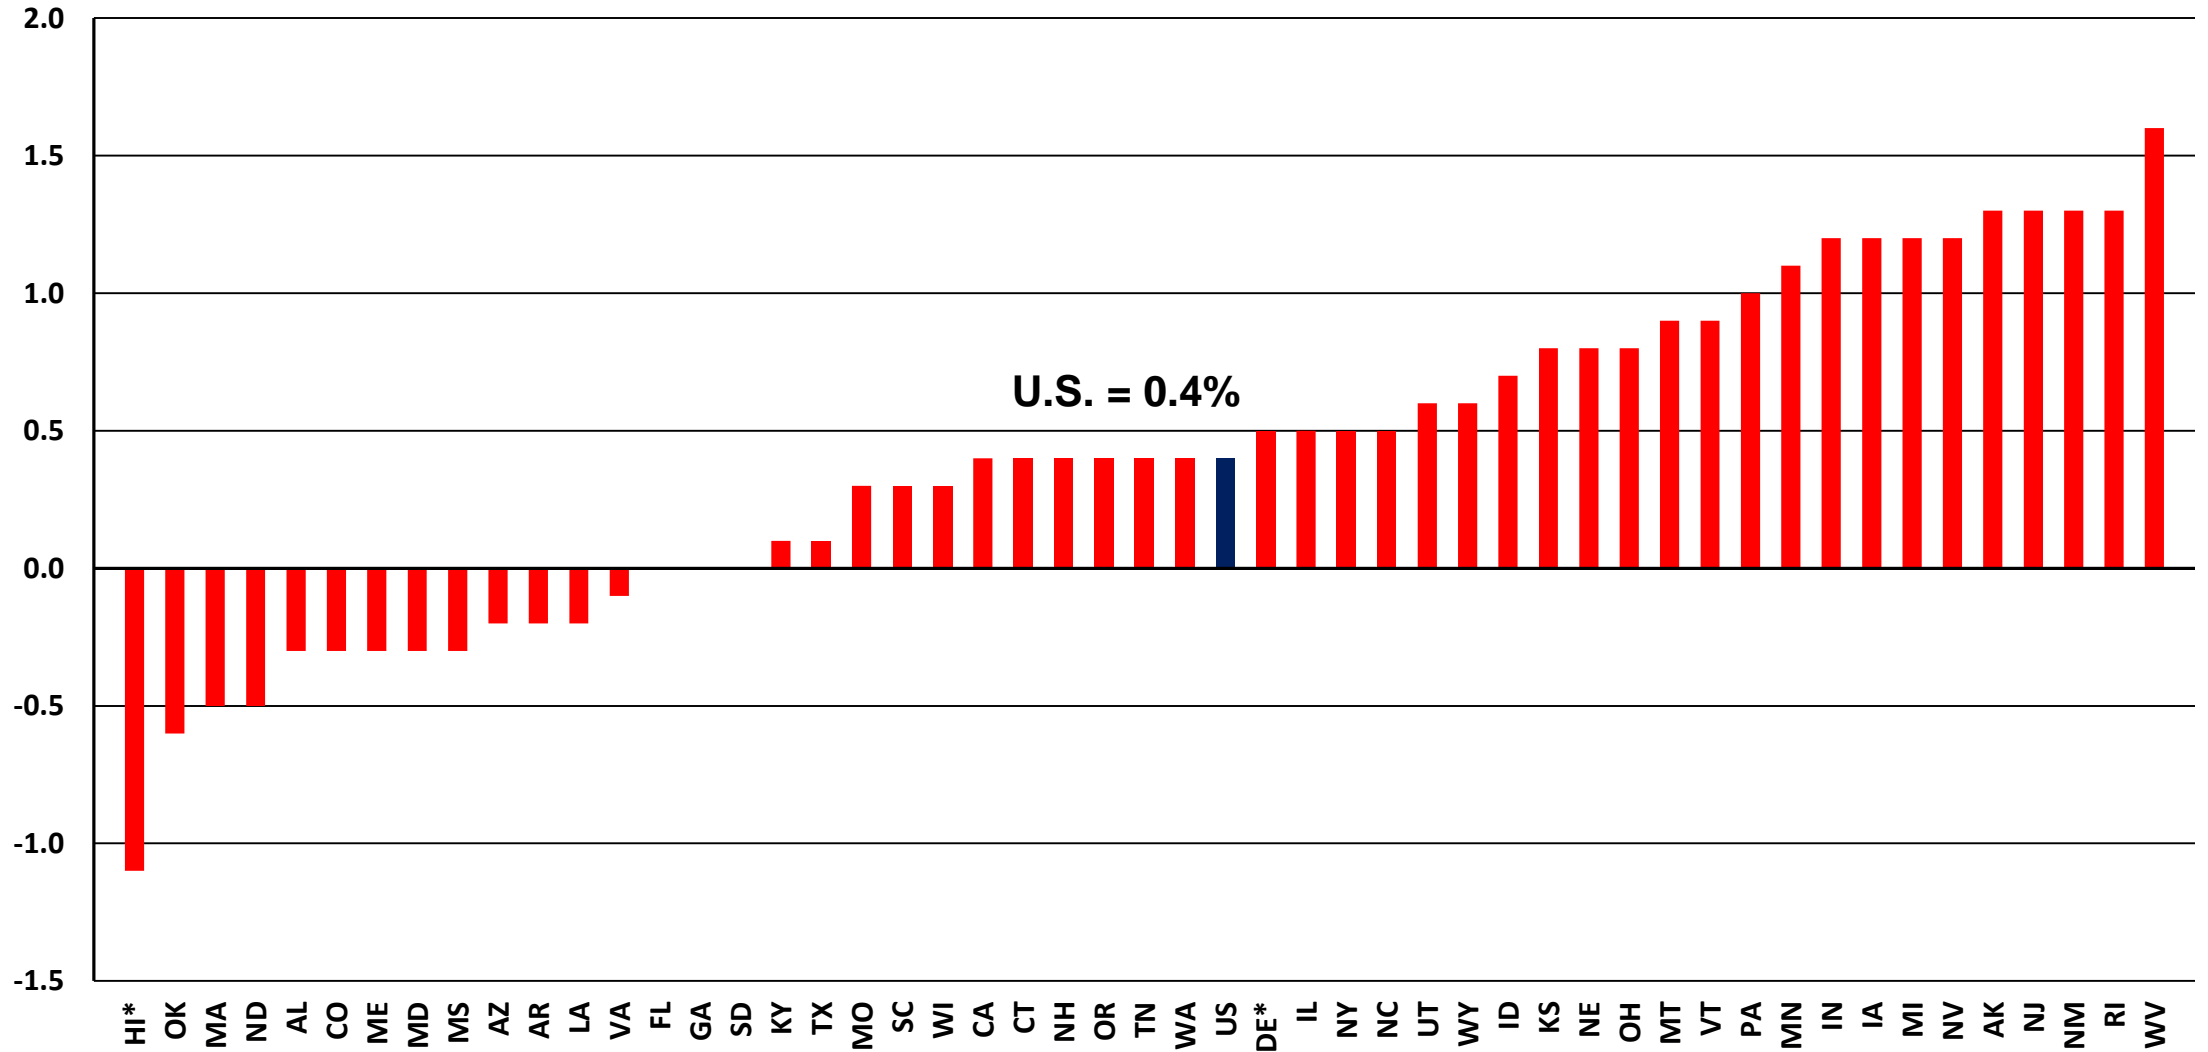

Change in July 2017 Estimated NSA State Construction Unemployment Rates from June 2017

* Unemployment Rate is for Construction + Mining + Logging