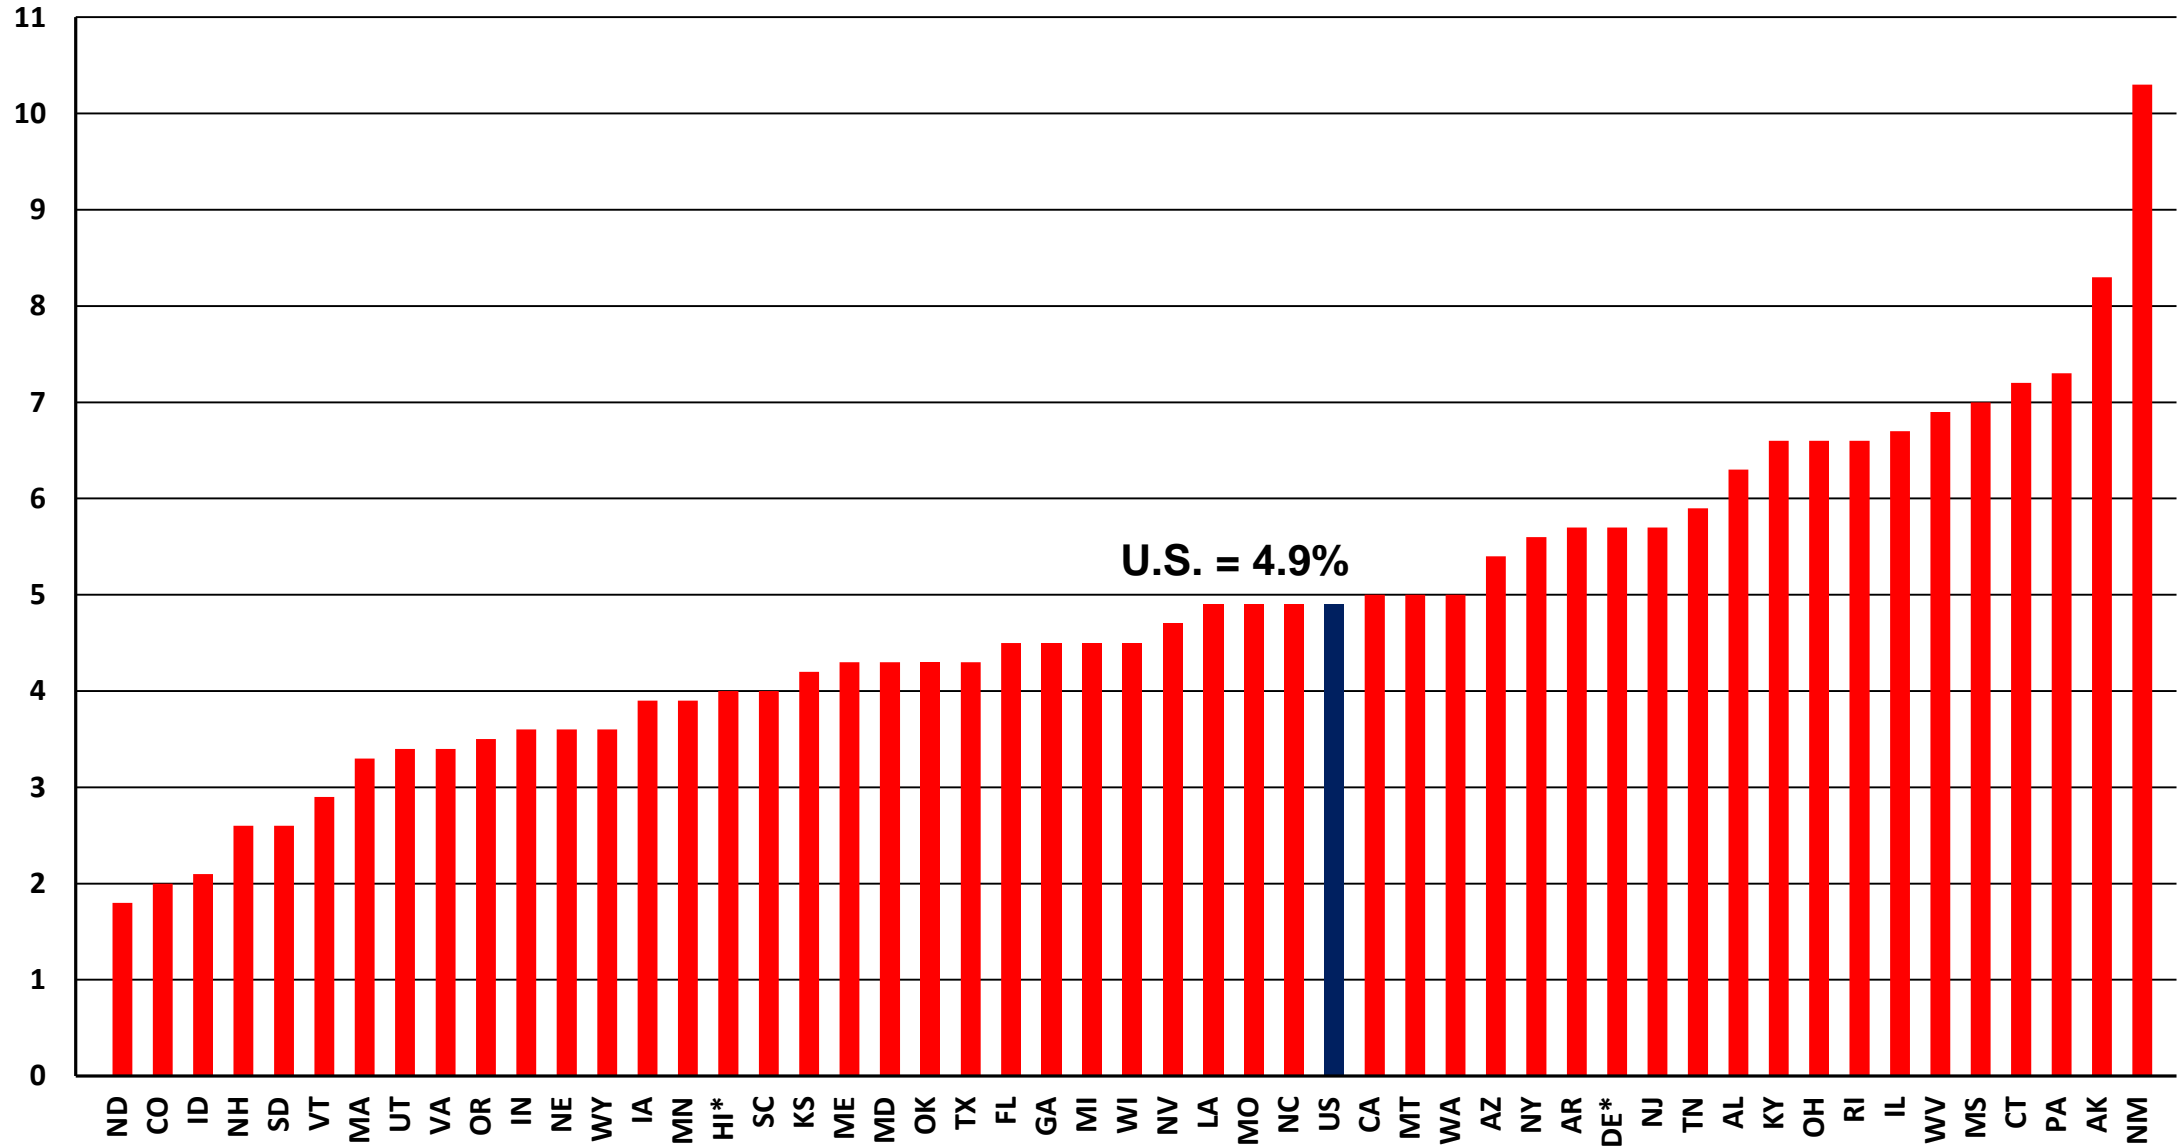

# July 2017 Estimated NSA State Construction Unemployment Rates

\* Unemployment Rate is for Construction + Mining + Logging

Associated Builders and Contractors, Markstein Advisors