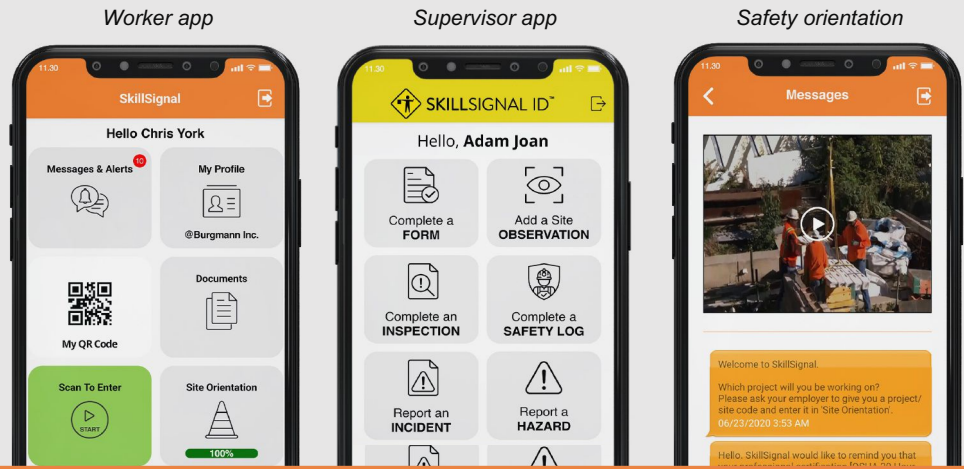

The all-in-1 safety & risk reduction platform made for construction jobsites.

SkillSignal is the only all-in-1 platform managing jobsite safety, compliance, and risk. Trusted by 70,000+ construction pro's and 3,000+ crews.

- 100% FOCUS ON SAFETY, COMPLIANCE AND RISK**
- ✓ Supports field staff with critical tasks.
 - ✓ Intuitive app interface, 6 languages. Paperless.
 - ✓ Centralized & searchable project document library.
 - ✓ Expert support

- UNIQUE ALL-IN-1 SIMPLICITY:**
- ✓ Worker app in 6 languages: safety orientations, certification & training management, profile...
 - ✓ Supervisor app: document management, reports, observations, inspections, logs, incidents...
 - ✓ Admin app: data analysis, instant messages...