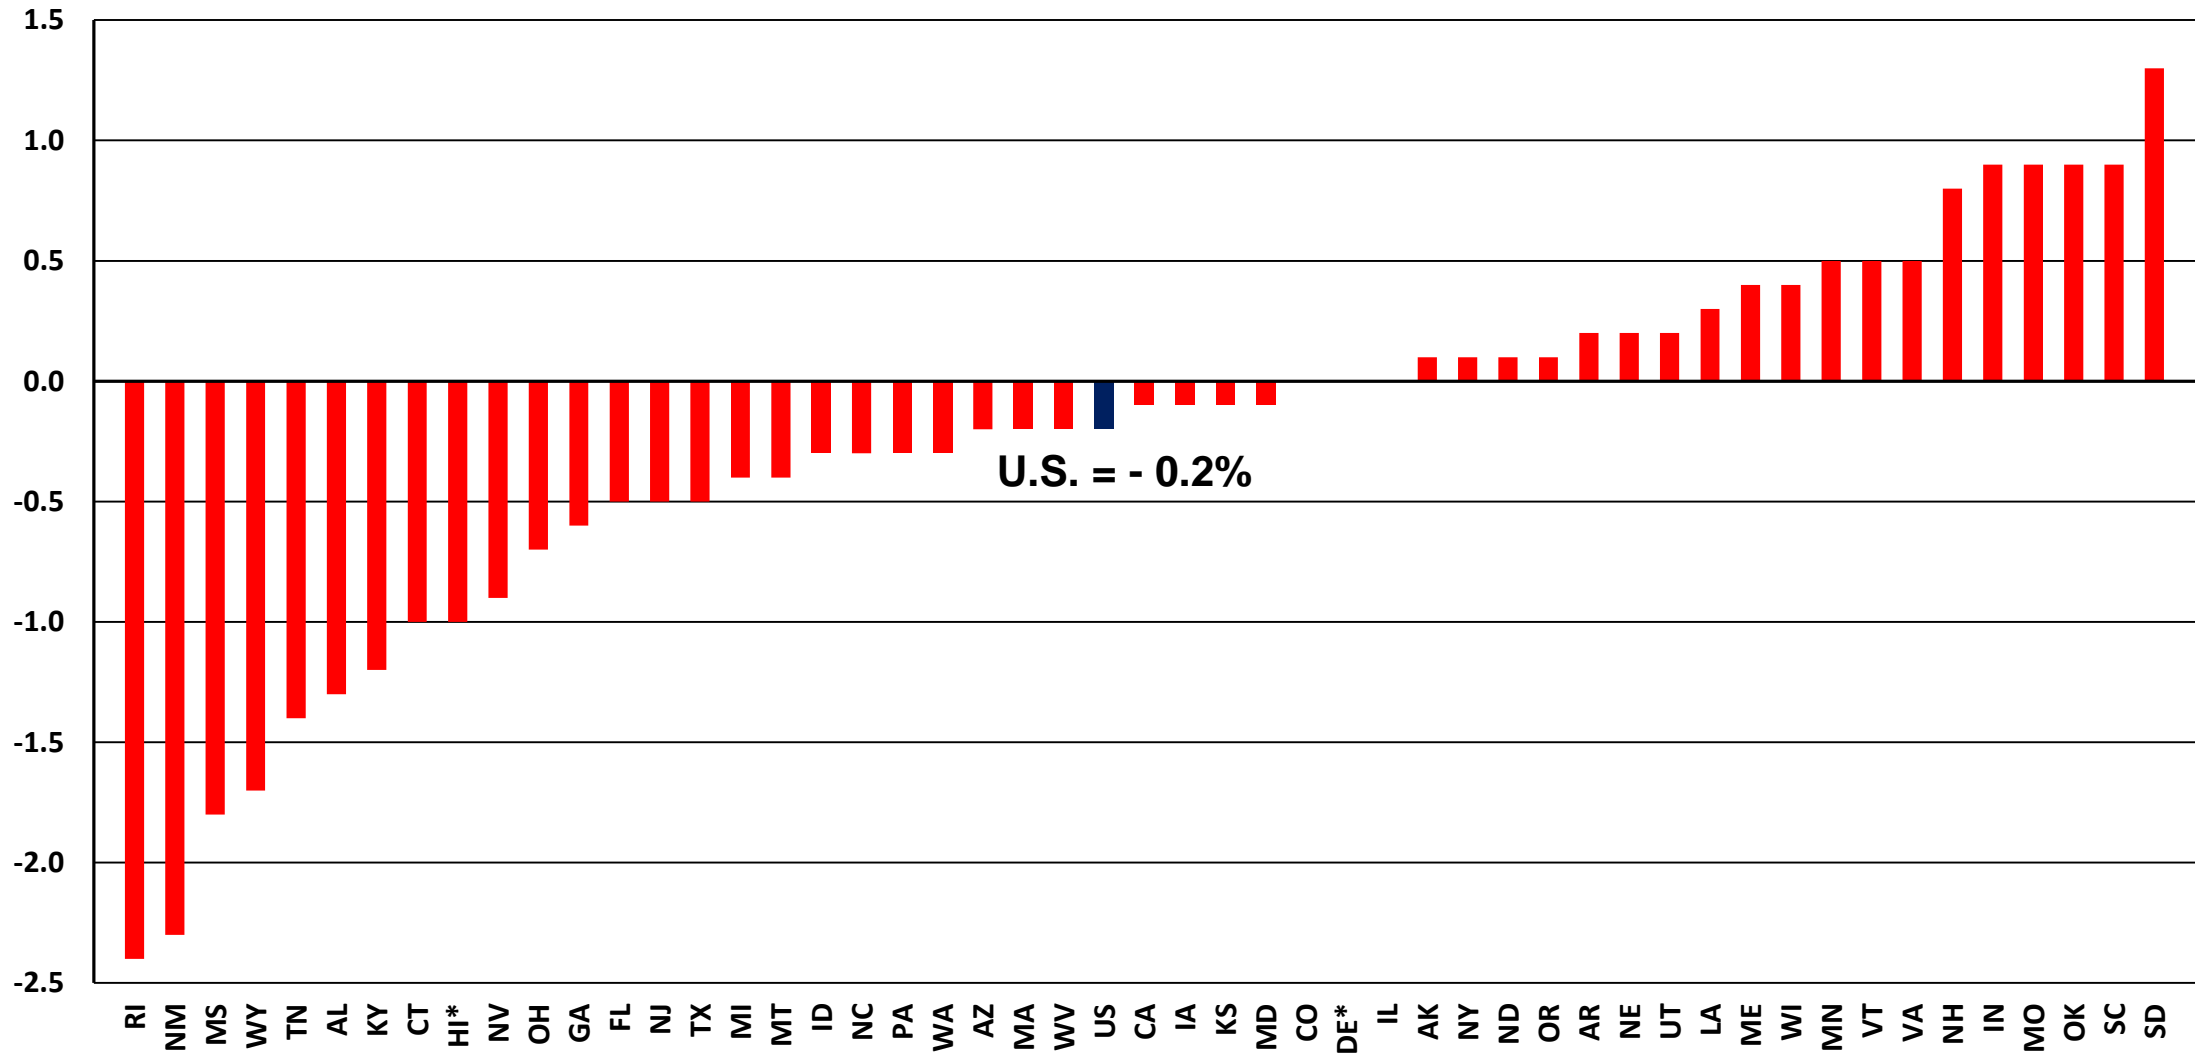

Change in August 2017 Estimated NSA State Construction Unemployment Rates from July 2017

* Unemployment Rate is for Construction + Mining + Logging