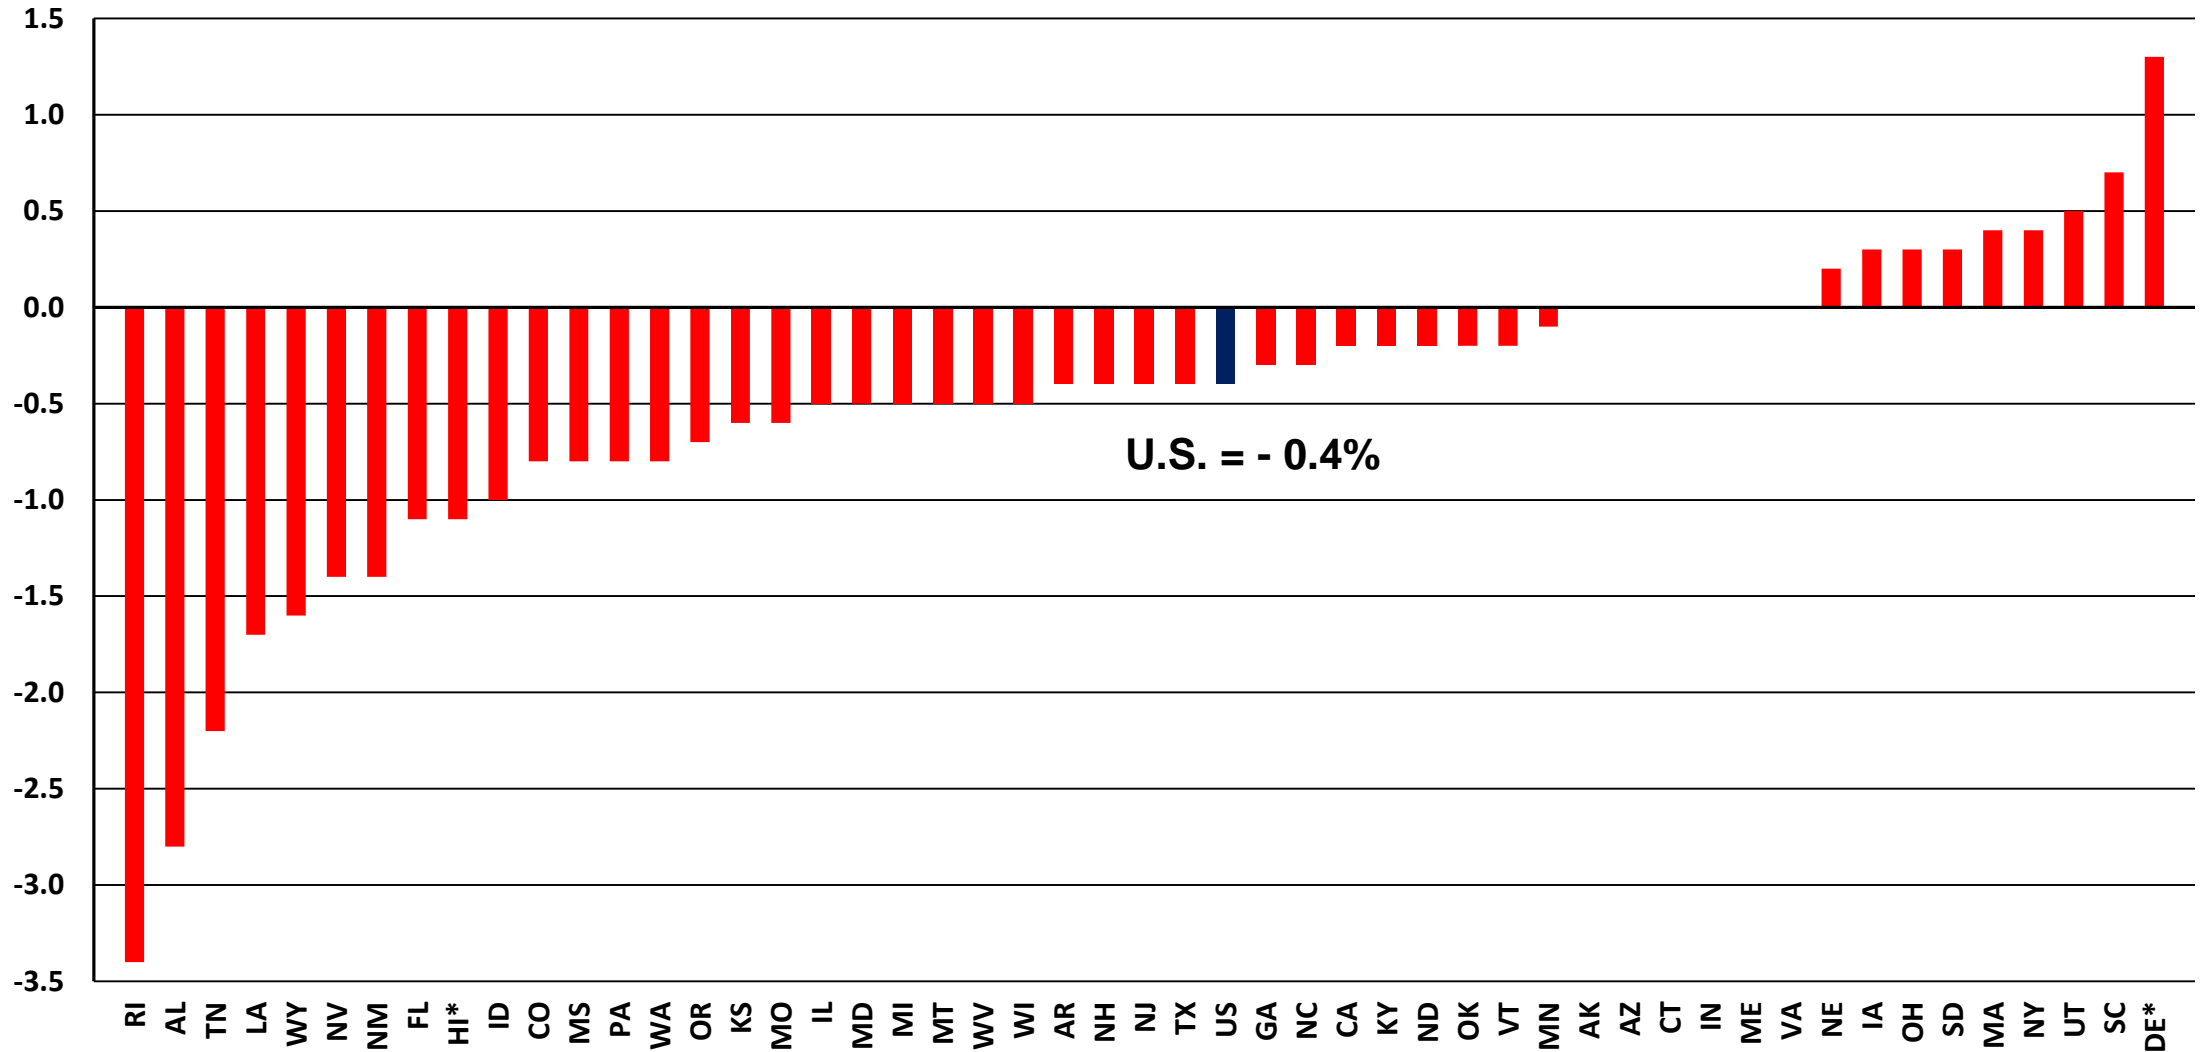

Aug 2017 Estimated NSA State Construction Unemployment Rates

* Unemployment Rate is for Construction + Mining + Logging

Year-over-Year Change in August 2017 Estimated NSA State Construction Unemployment Rates