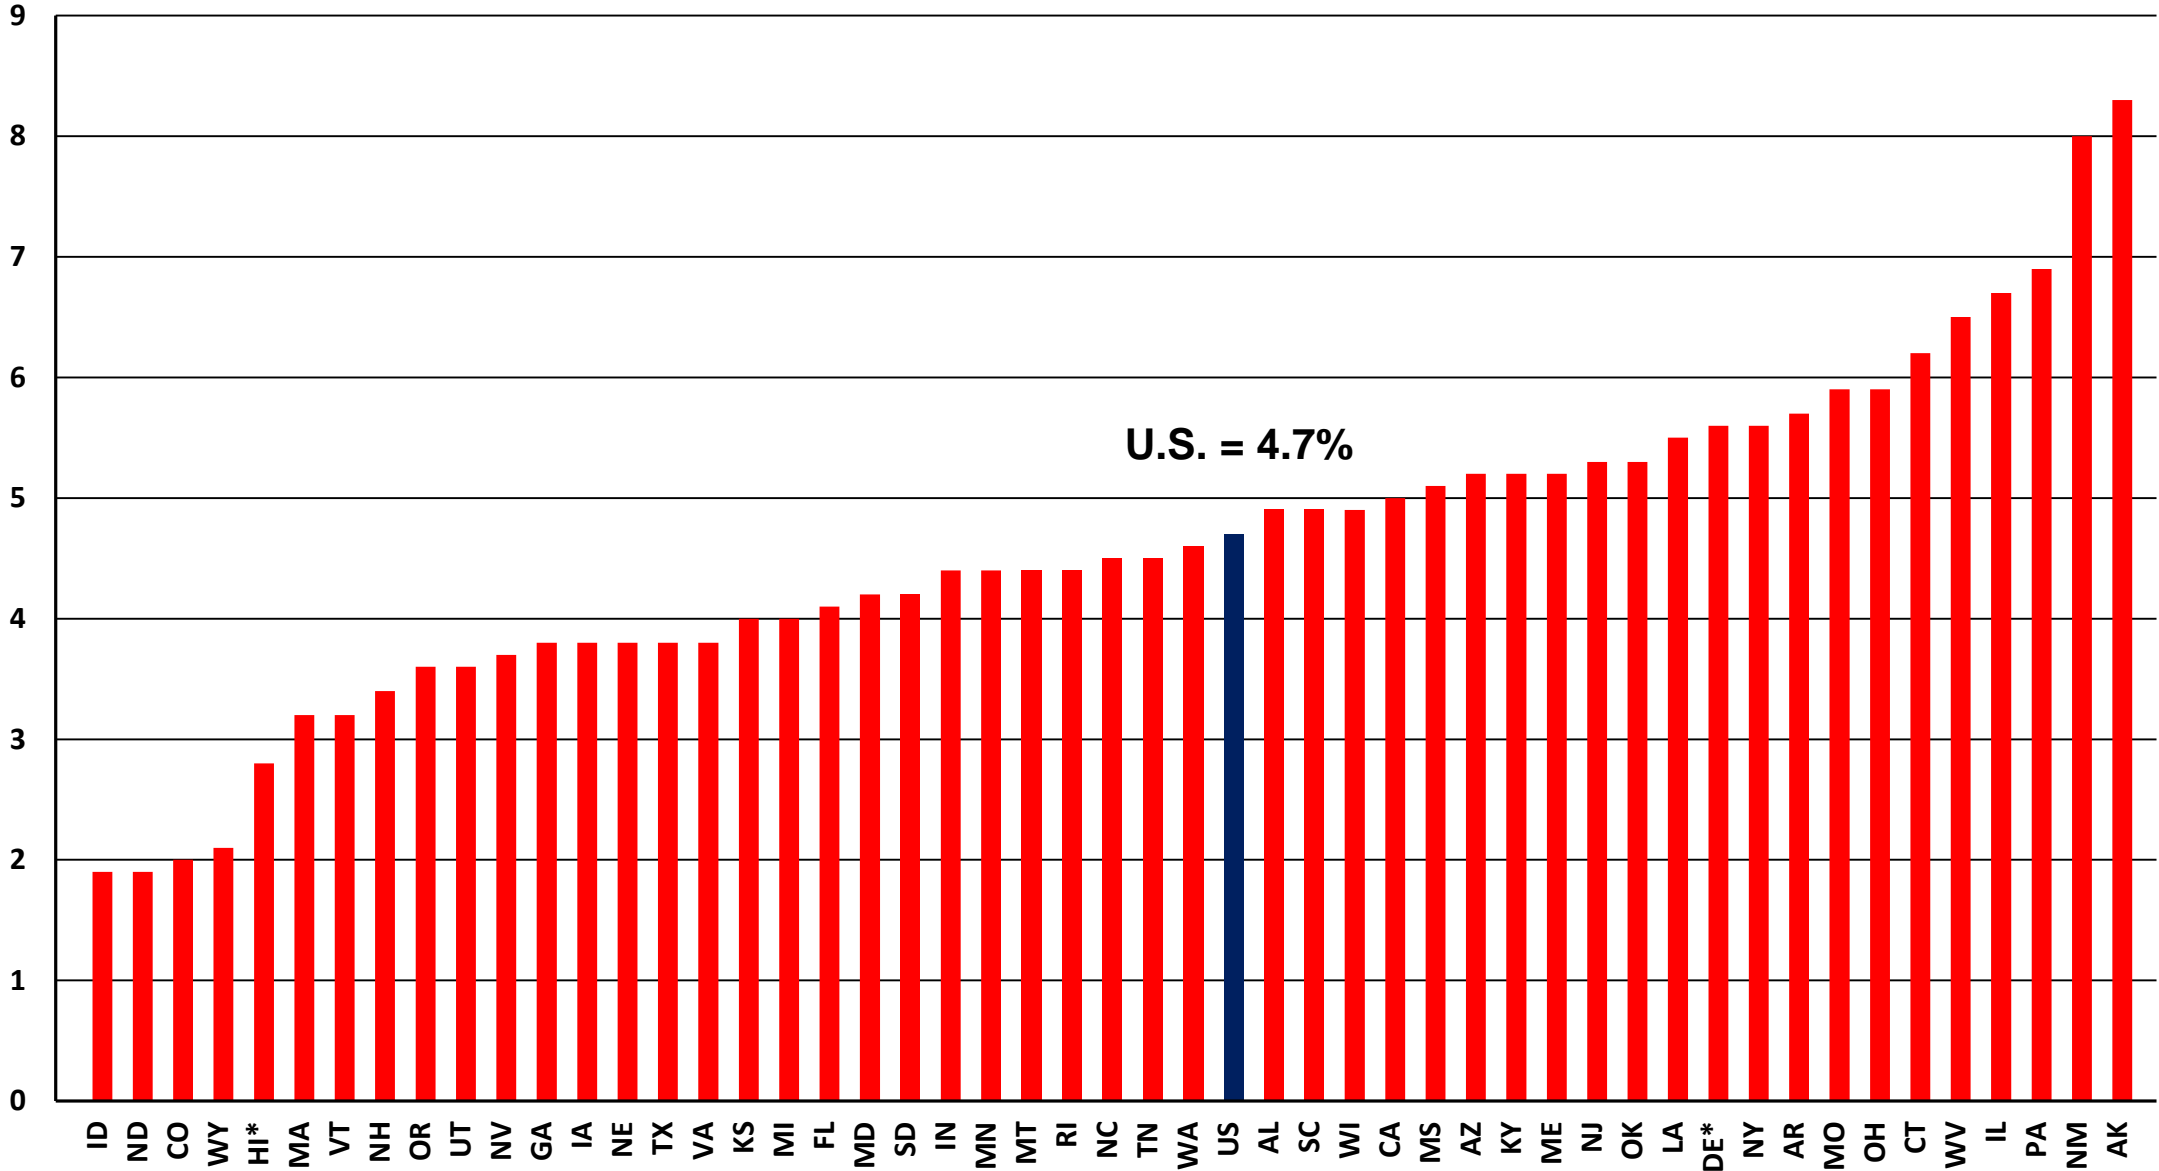

Aug 2017 Estimated NSA State Construction Unemployment Rates

* Unemployment Rate is for Construction + Mining + Logging

Year-over-Year Change in August 2017 Estimated NSA State Construction Unemployment Rates

* Unemployment Rate is for Construction + Mining + Logging

Change in August 2017 Estimated NSA State Construction Unemployment Rates from July 2017

* Unemployment Rate is for Construction + Mining + Logging