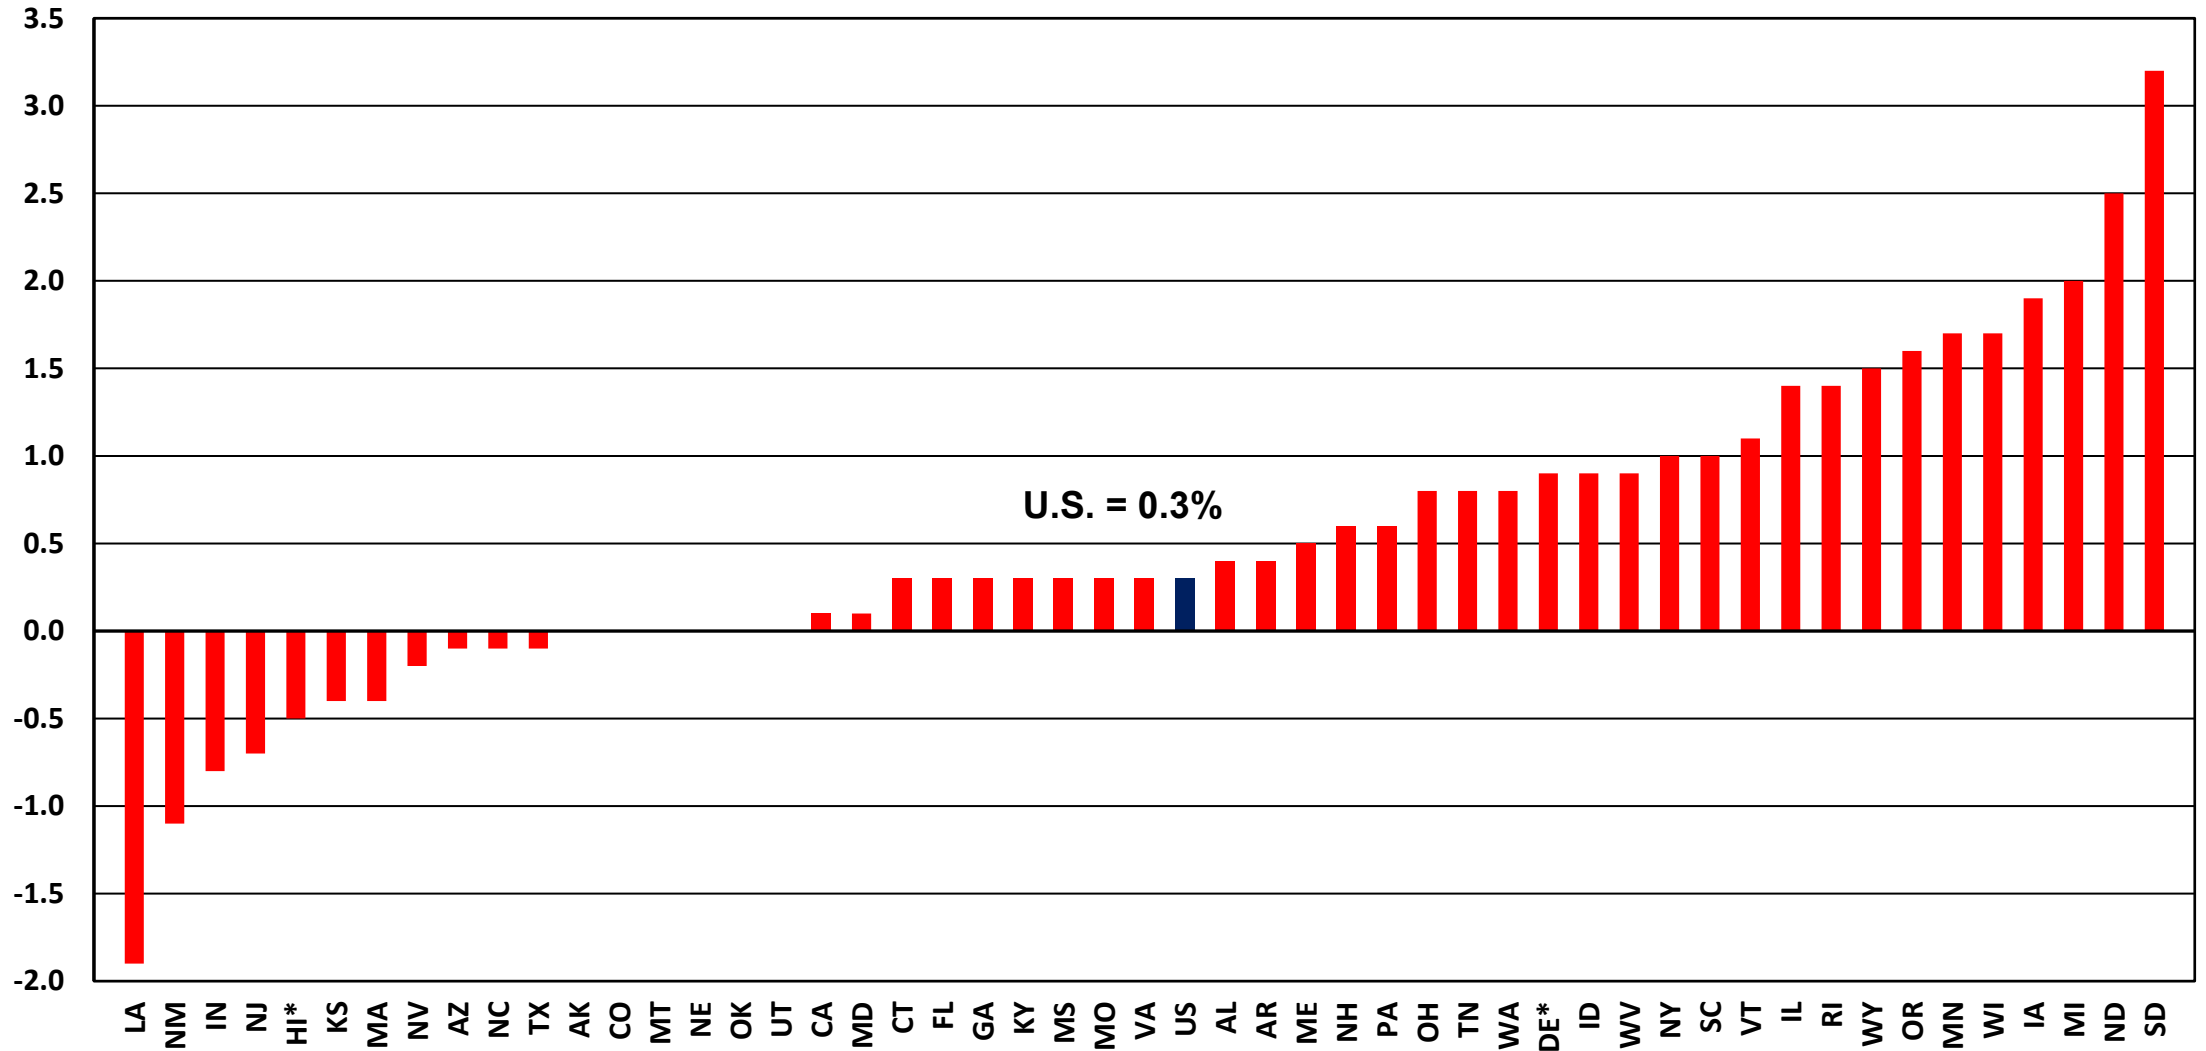

Change in December 2021 Estimated NSA State Construction Unemployment Rates from November 2021

* Unemployment Rate is for Construction + Mining + Logging