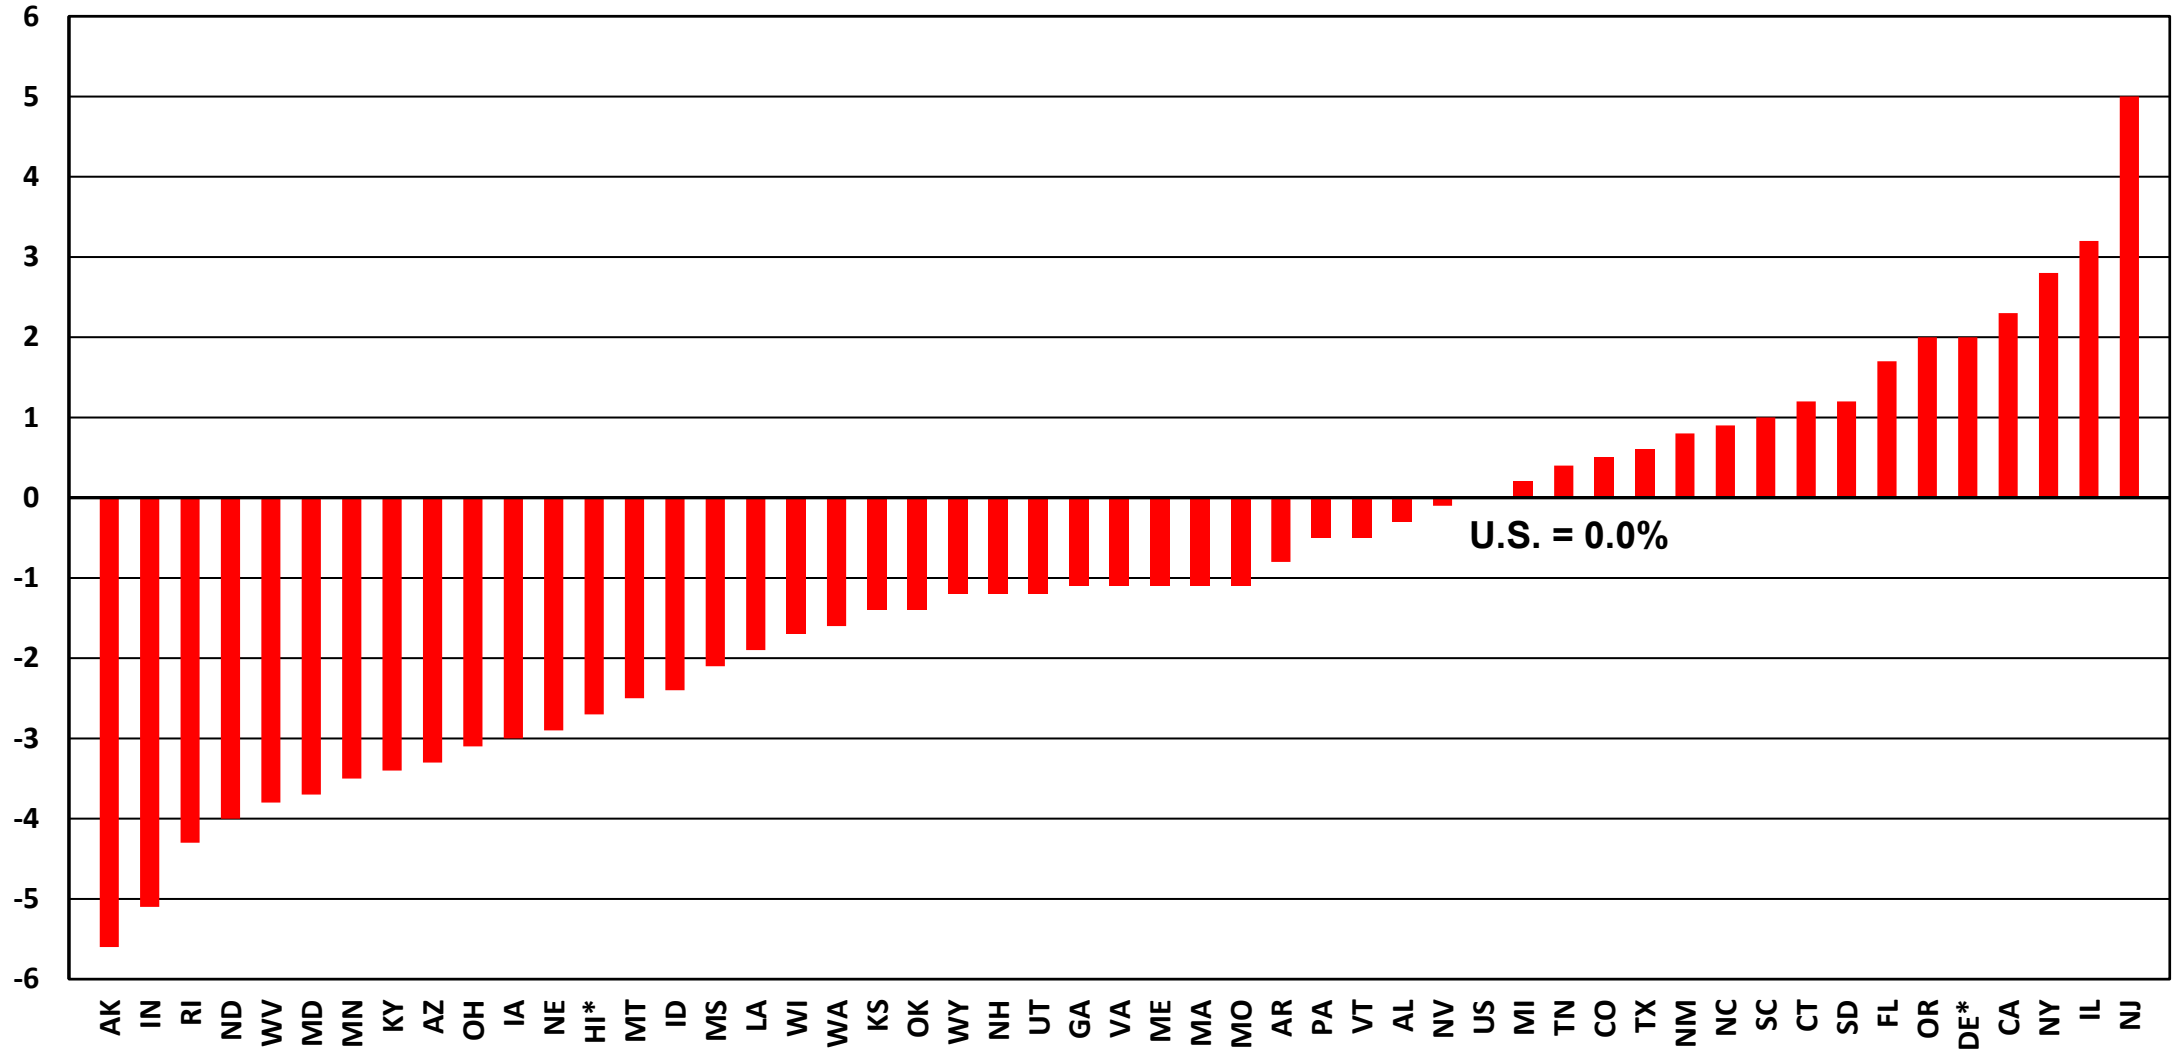

Change in December 2021 Estimated NSA State Construction Unemployment Rates from December 2019

* Unemployment Rate is for Construction + Mining + Logging