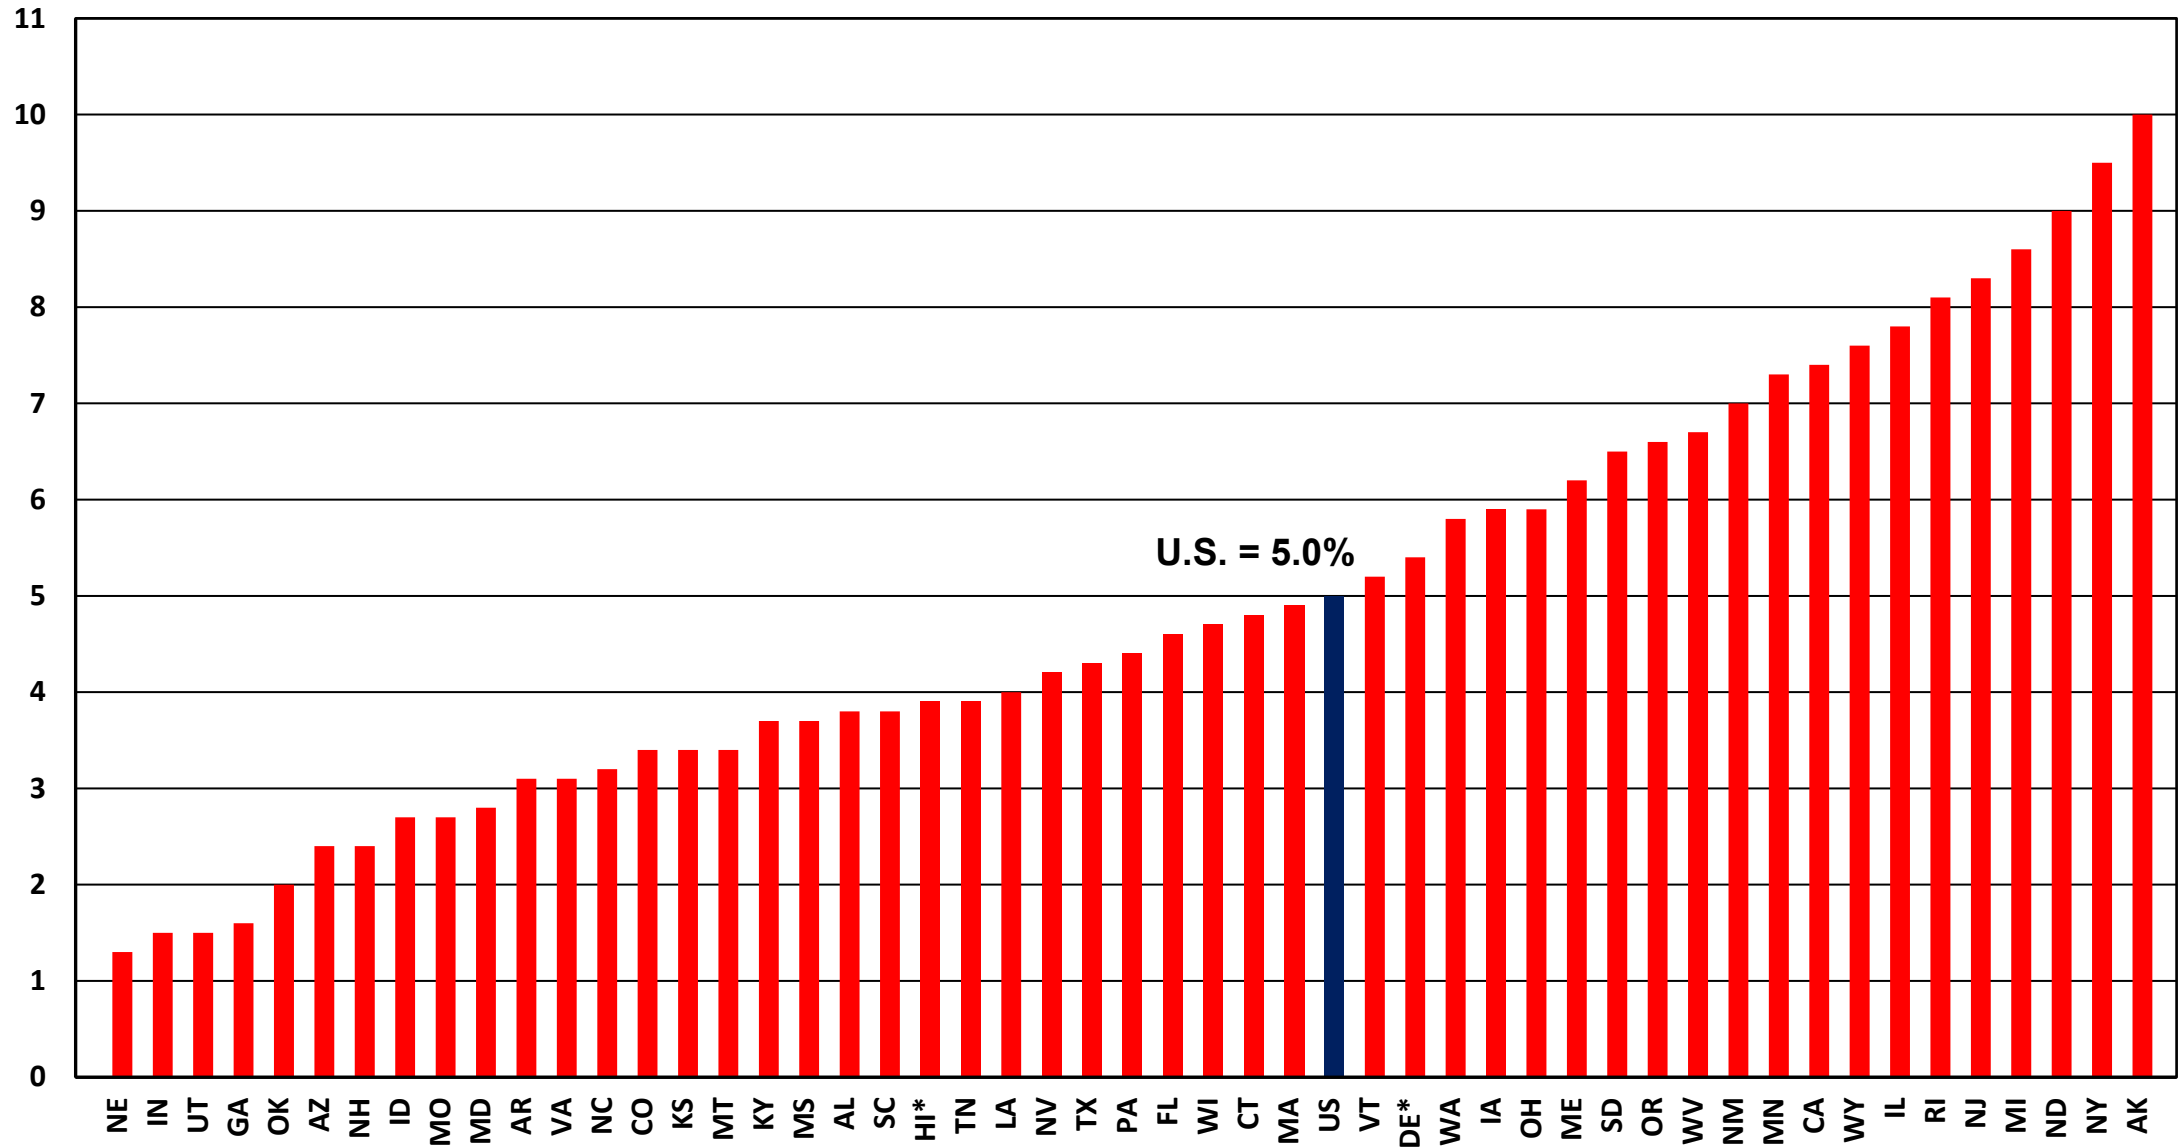

December 2021 Estimated NSA State Construction Unemployment Rates

* Unemployment Rate is for Construction + Mining + Logging

Associated Builders and Contractors, Markstein Advisors