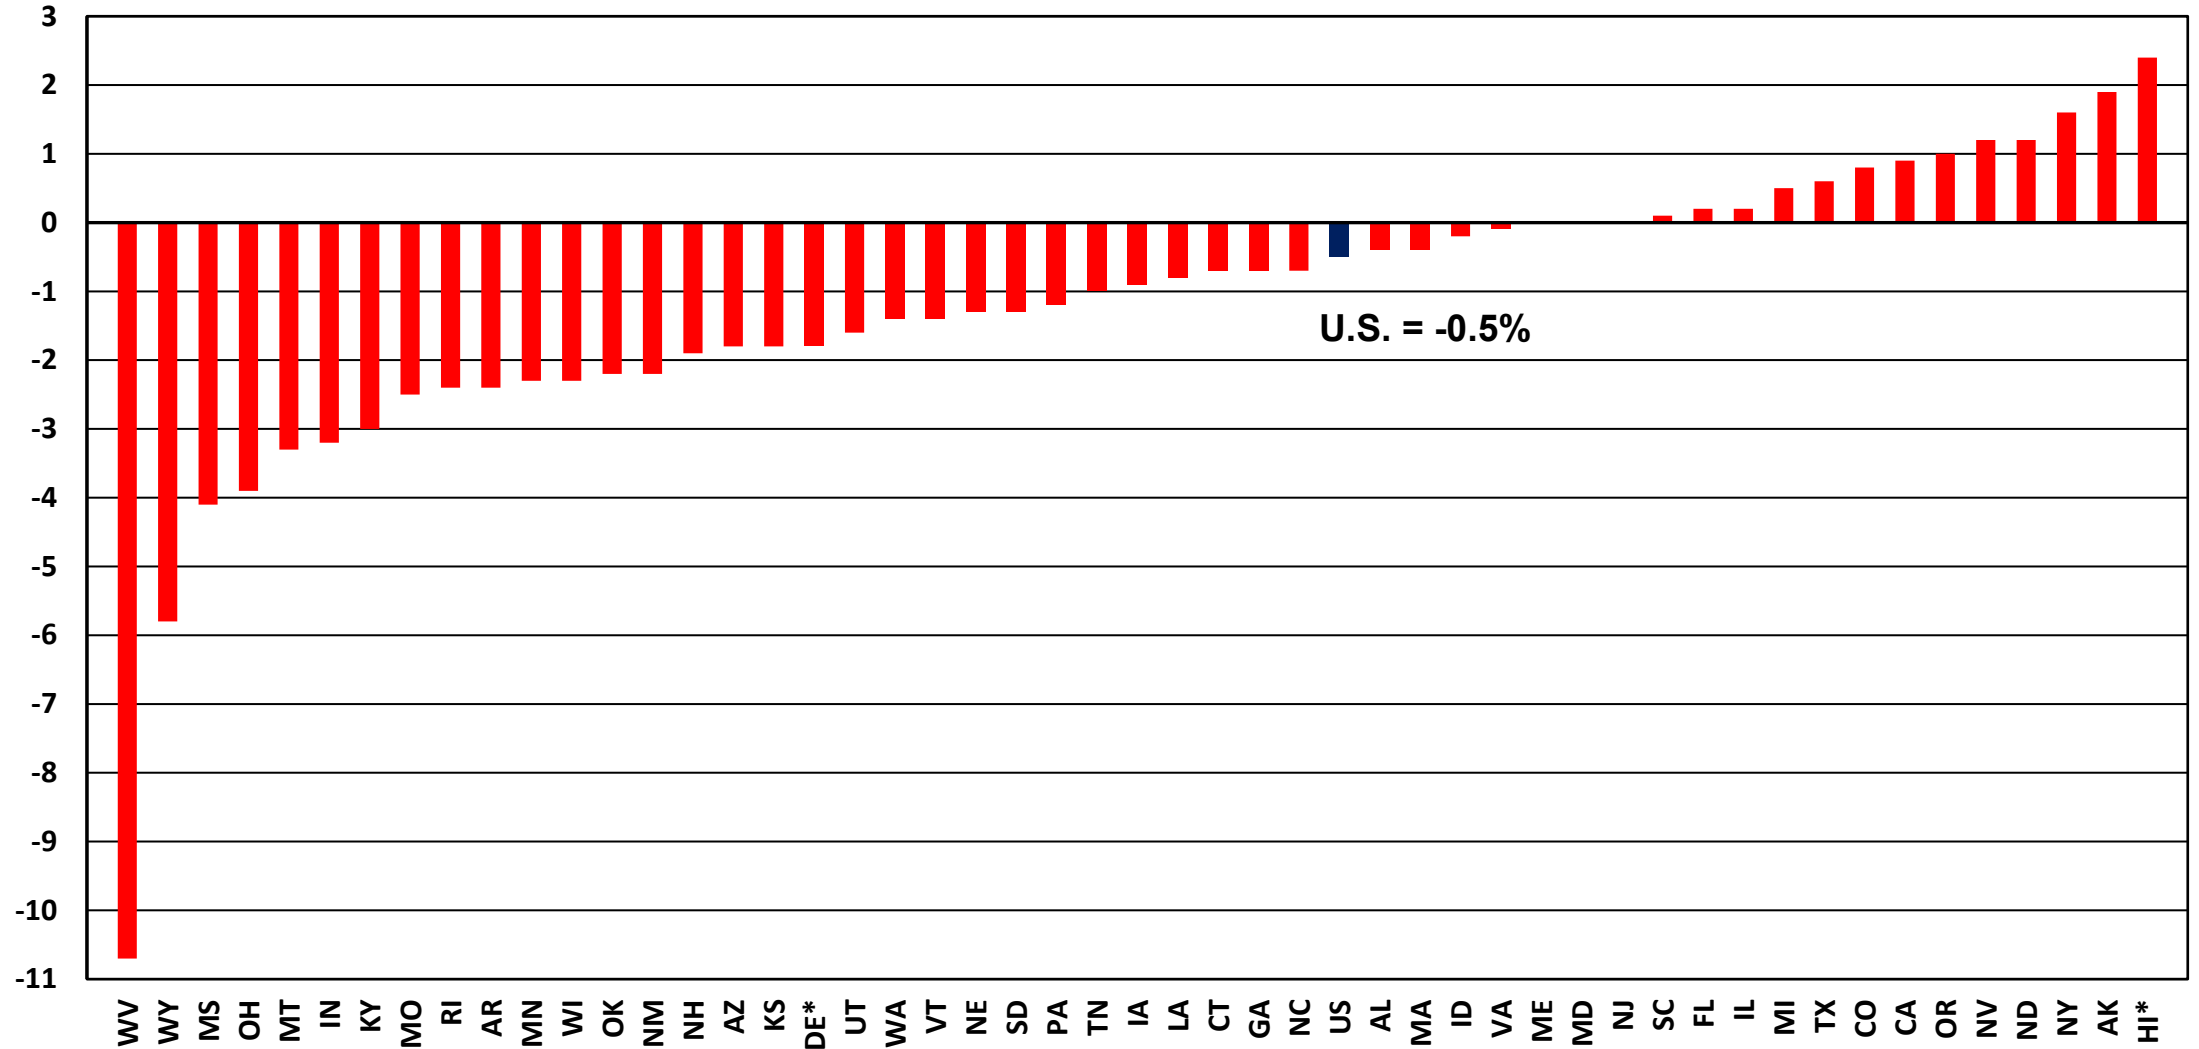

Change in December 2021 Estimated NSA State Construction Unemployment Rates from February 2020

* Unemployment Rate is for Construction + Mining + Logging