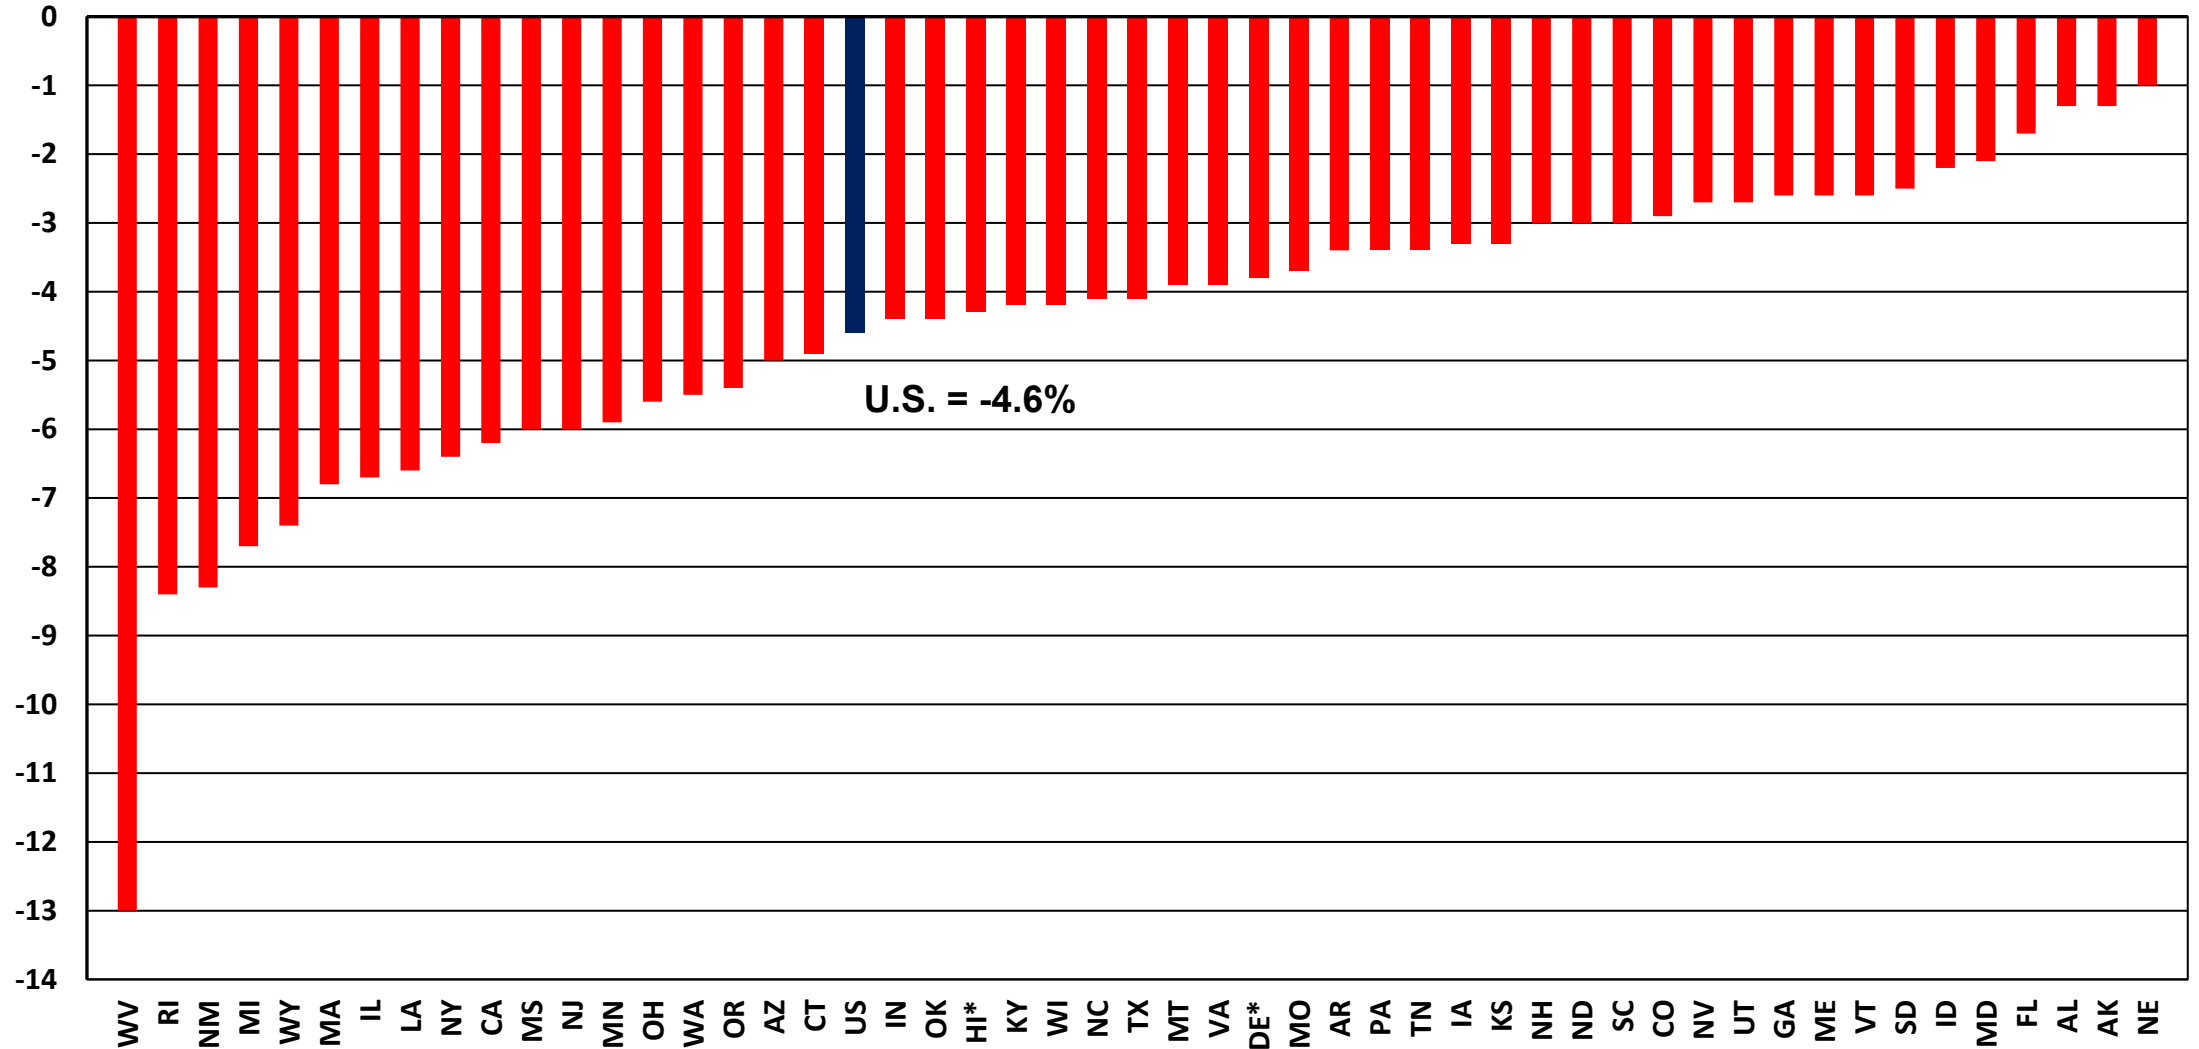

# Year-over-Year Change in December 2021 Estimated NSA State Construction Unemployment Rates

\* Unemployment Rate is for Construction + Mining + Logging

# December 2021 Estimated NSA State Construction Unemployment Rates

\* Unemployment Rate is for Construction + Mining + Logging

Associated Builders and Contractors, Markstein Advisors