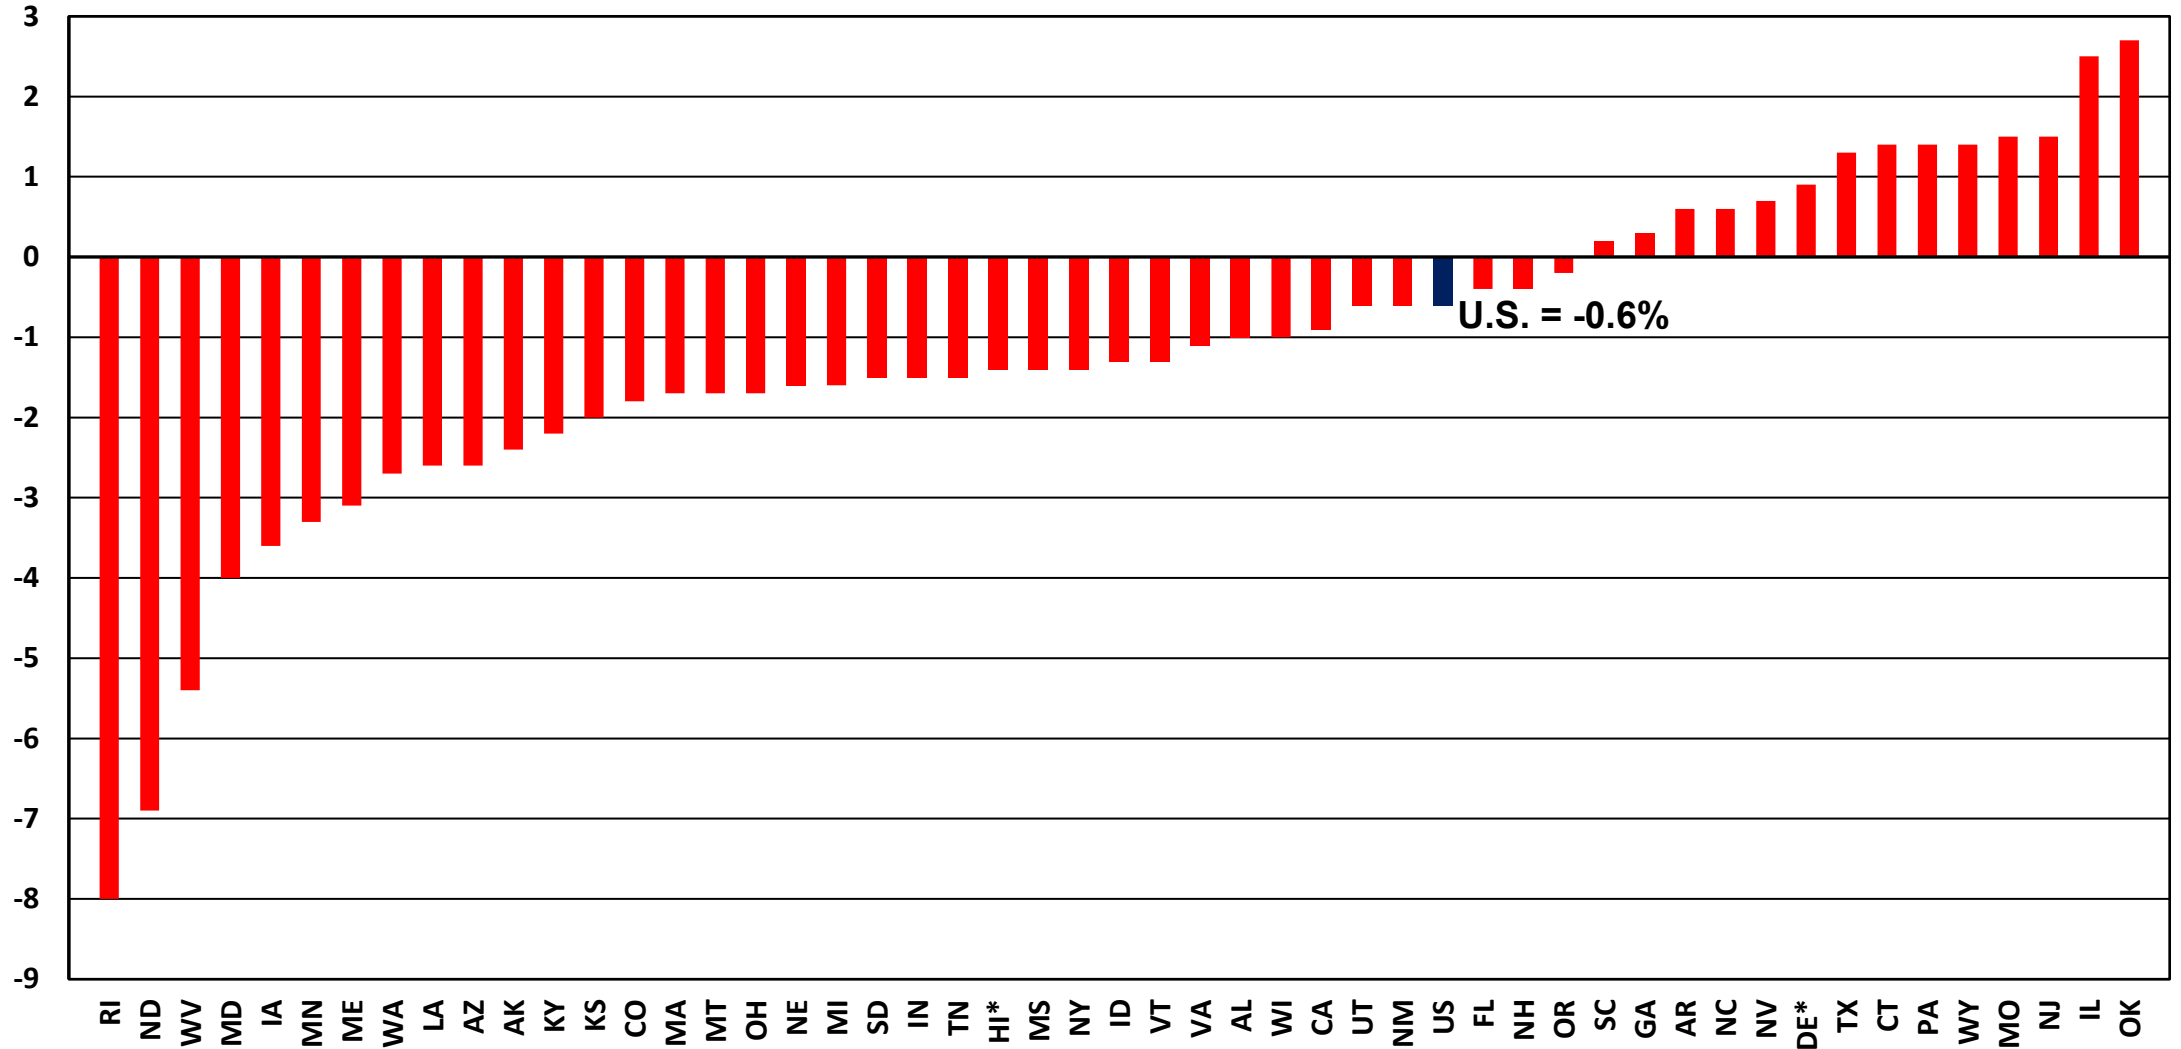

Year-over-Year Change in December 2022 Estimated NSA State Construction Unemployment Rates

* Unemployment Rate is for Construction + Mining + Logging

December 2022 Estimated NSA State Construction Unemployment Rates

* Unemployment Rate is for Construction + Mining + Logging

Change in December 2022 Estimated NSA State Construction Unemployment Rates From December 2019

* Unemployment Rate is for Construction + Mining + Logging