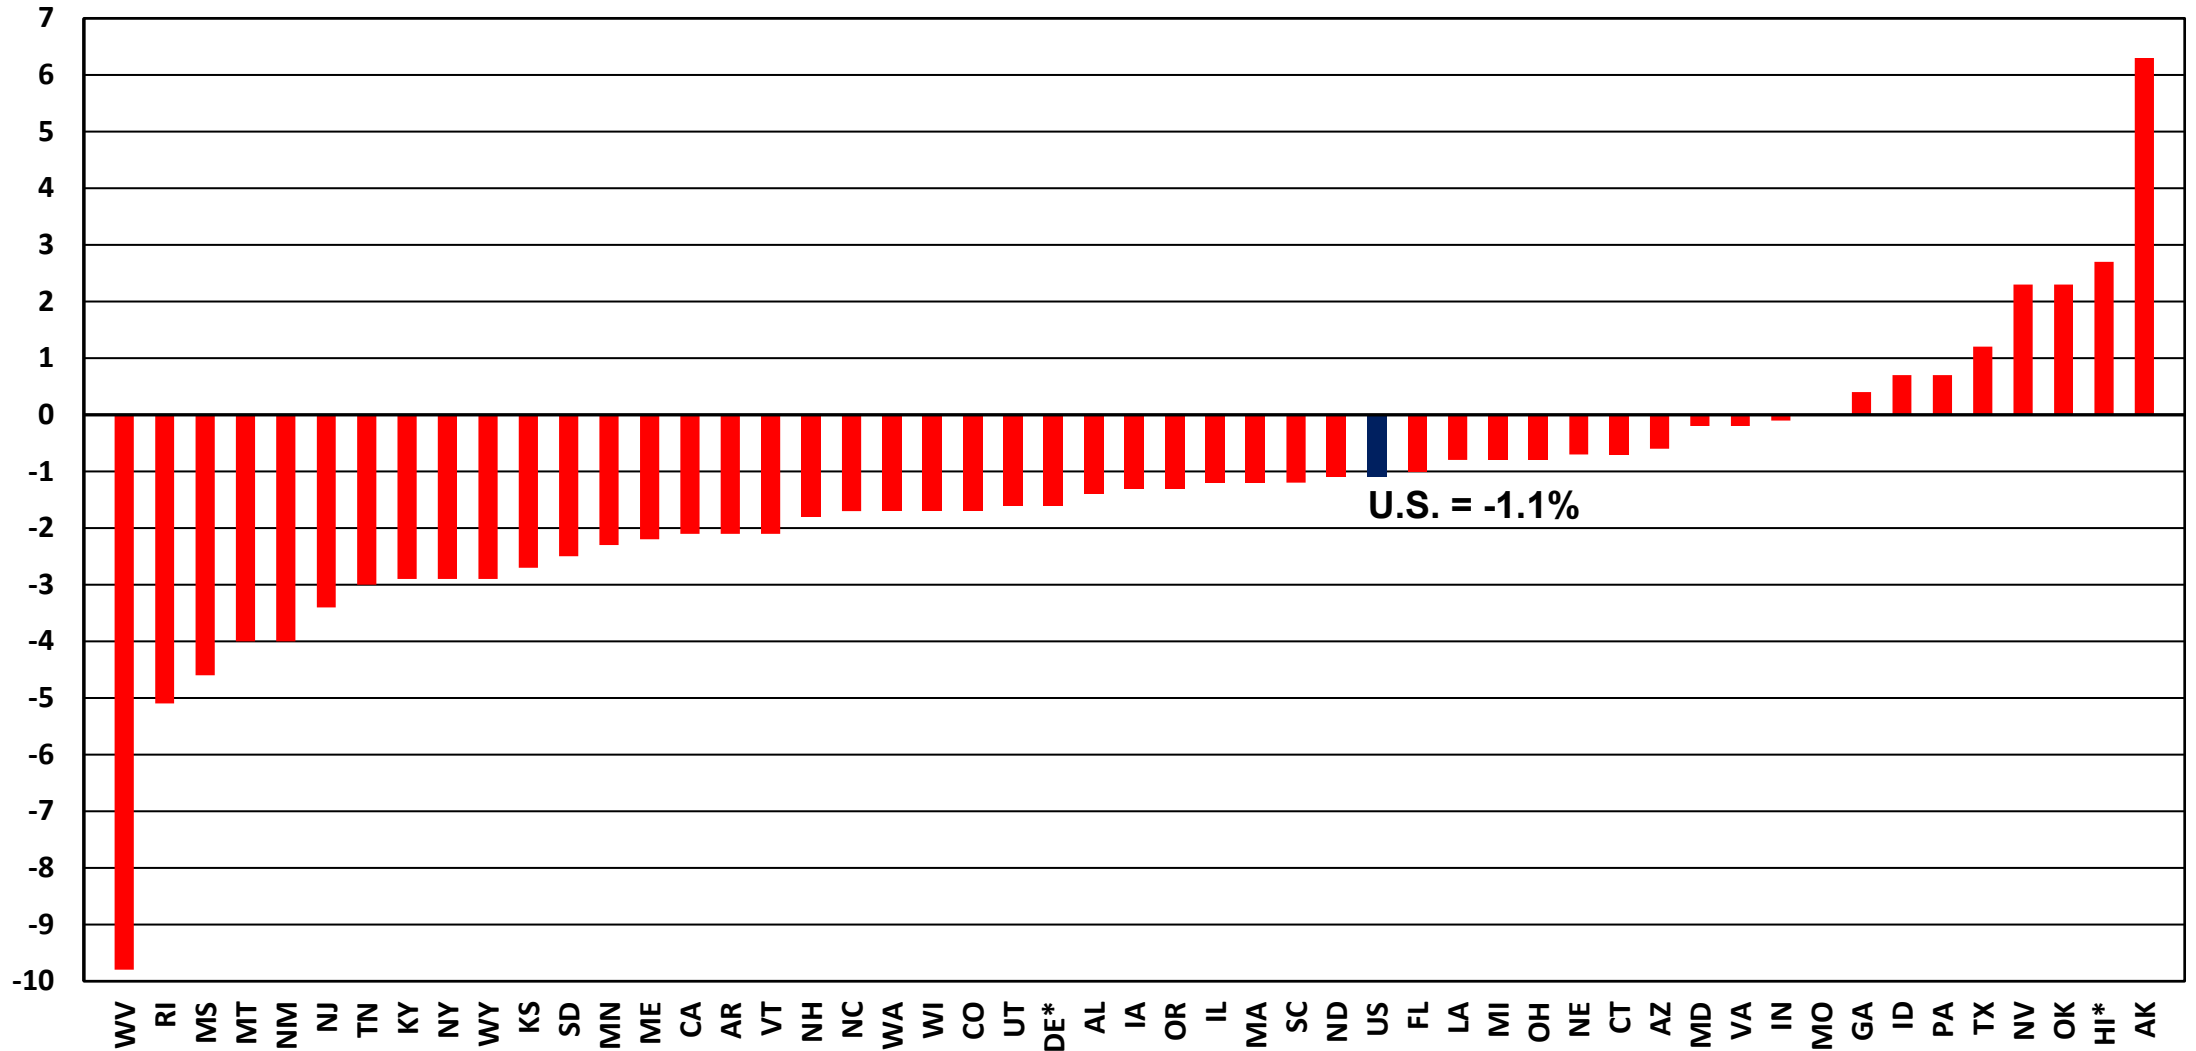

Change in December 2022 Estimated NSA State Construction Unemployment Rates From February 2020

* Unemployment Rate is for Construction + Mining + Logging

Associated Builders and Contractors, Markstein Advisors