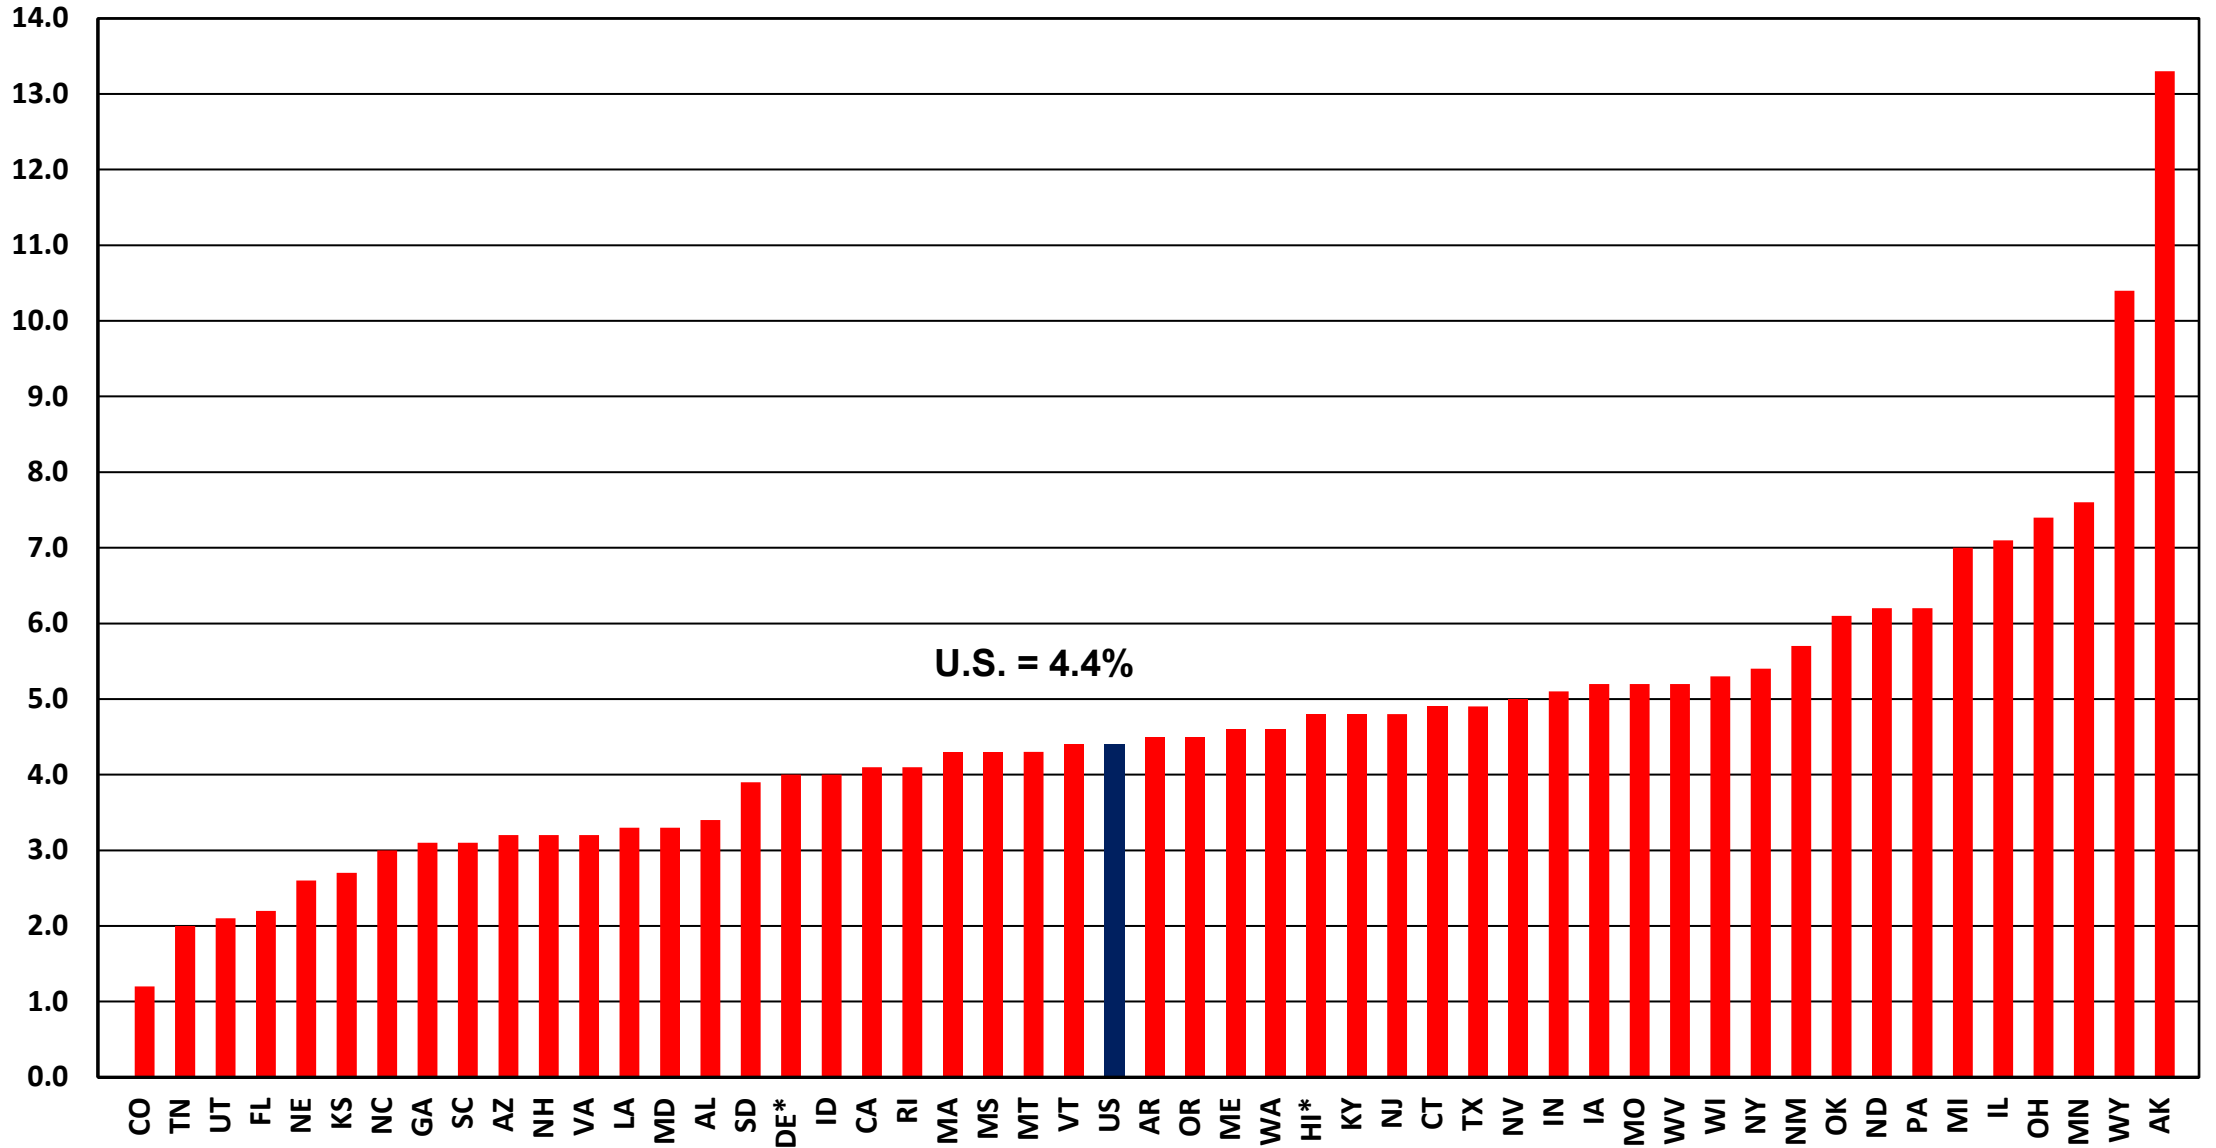

Year-over-Year Change in December 2022 Estimated NSA State Construction Unemployment Rates

* Unemployment Rate is for Construction + Mining + Logging

December 2022 Estimated NSA State Construction Unemployment Rates

* Unemployment Rate is for Construction + Mining + Logging

Change in December 2022 Estimated NSA State Construction Unemployment Rates From December 2019

* Unemployment Rate is for Construction + Mining + Logging