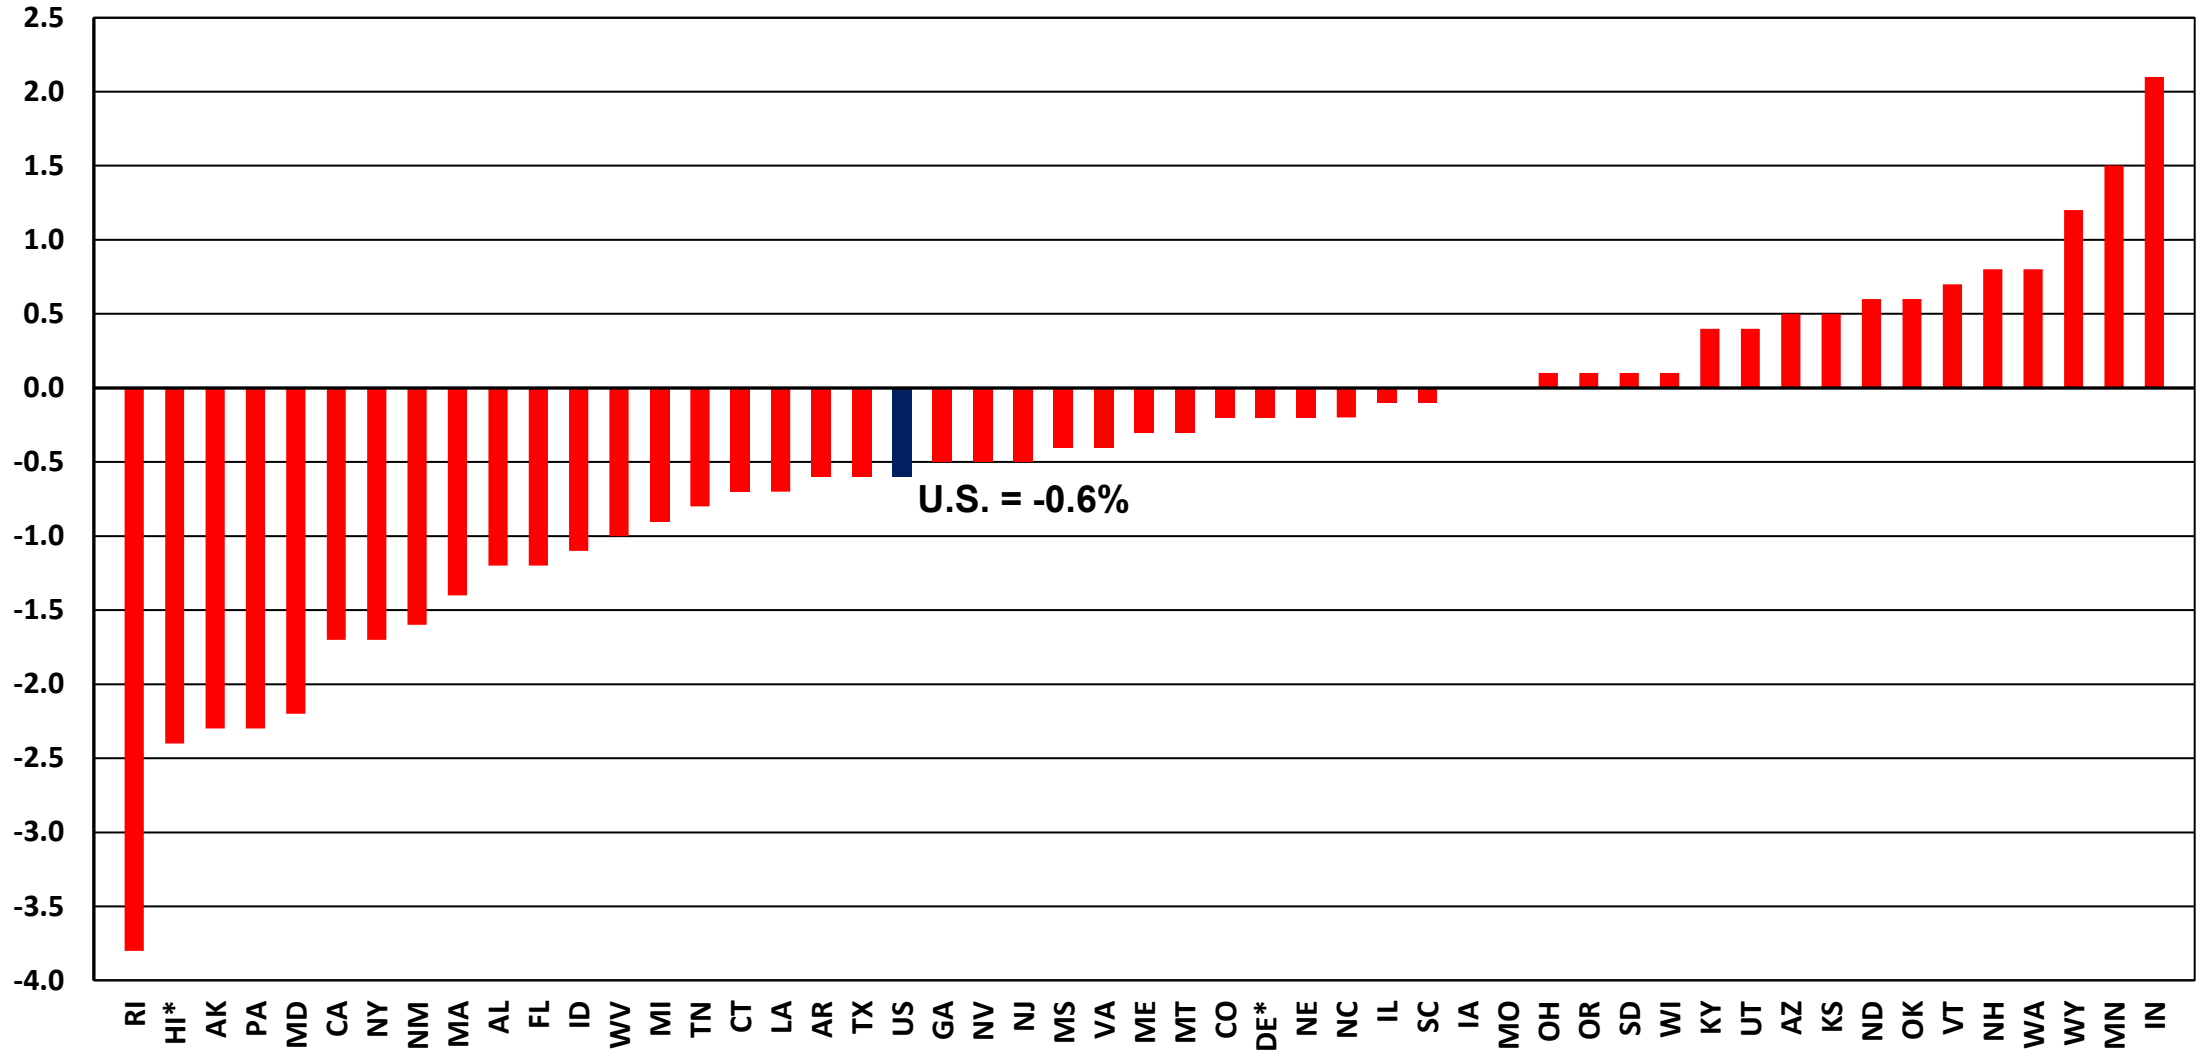

Year-over-Year Change in December 2022 Estimated NSA State Construction Unemployment Rates

* Unemployment Rate is for Construction + Mining + Logging

December 2022 Estimated NSA State Construction Unemployment Rates

* Unemployment Rate is for Construction + Mining + Logging

Change in December 2022 Estimated NSA State Construction Unemployment Rates From December 2019

* Unemployment Rate is for Construction + Mining + Logging