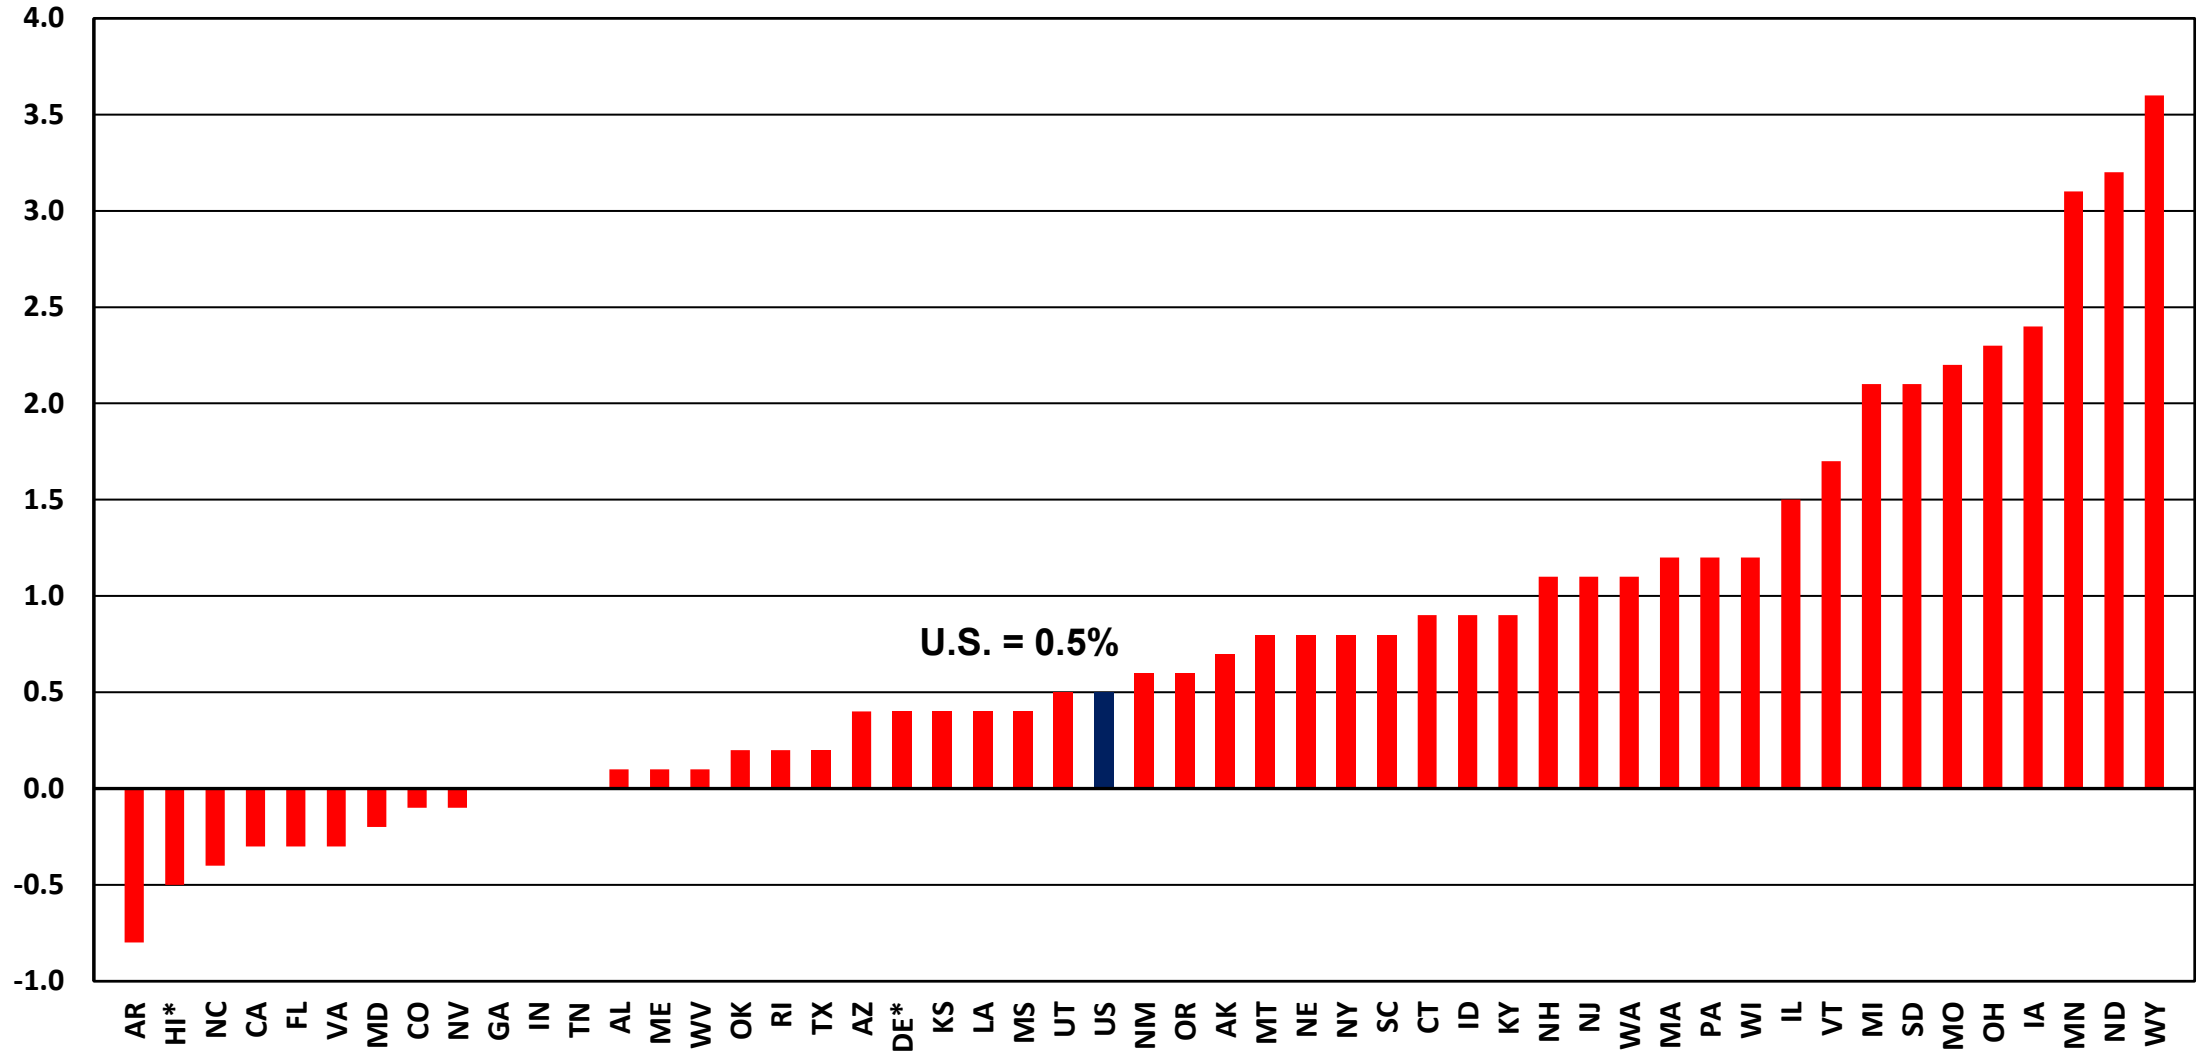

Change in December 2022 Estimated NSA State Construction Unemployment Rates From November 2022

* Unemployment Rate is for Construction + Mining + Logging