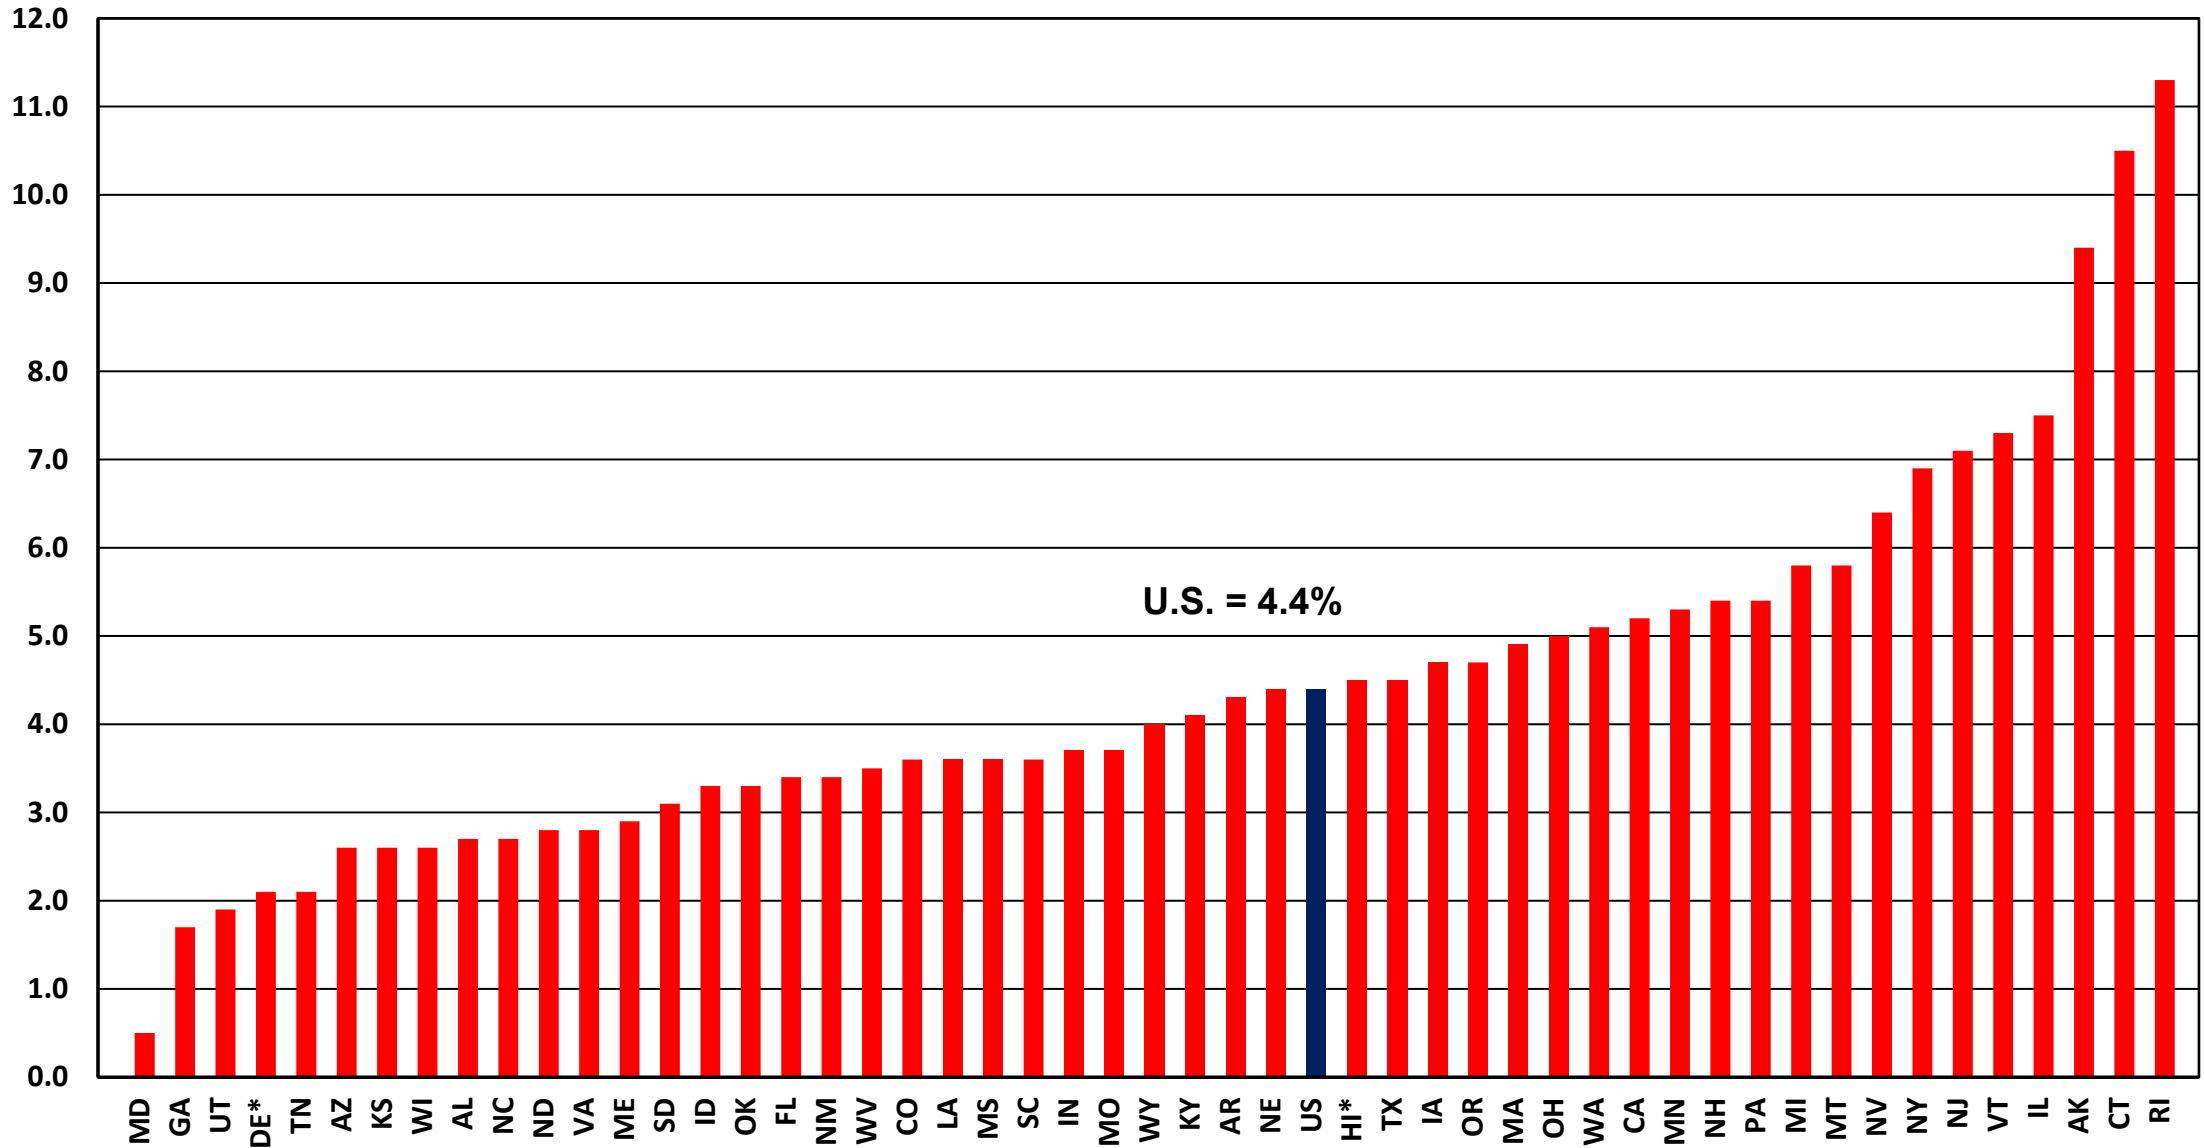

December 2023 Estimated NSA State Construction Unemployment Rates

* Unemployment Rate is for Construction + Mining + Logging

Associated Builders and Contractors, Markstein Advisors

Year-over-Year Change in December 2023 Estimated NSA State Construction Unemployment Rates

* Unemployment Rate is for Construction + Mining + Logging

Change in December 2023 Estimated NSA State Construction Unemployment Rates From November 2023

* Unemployment Rate is for Construction + Mining + Logging