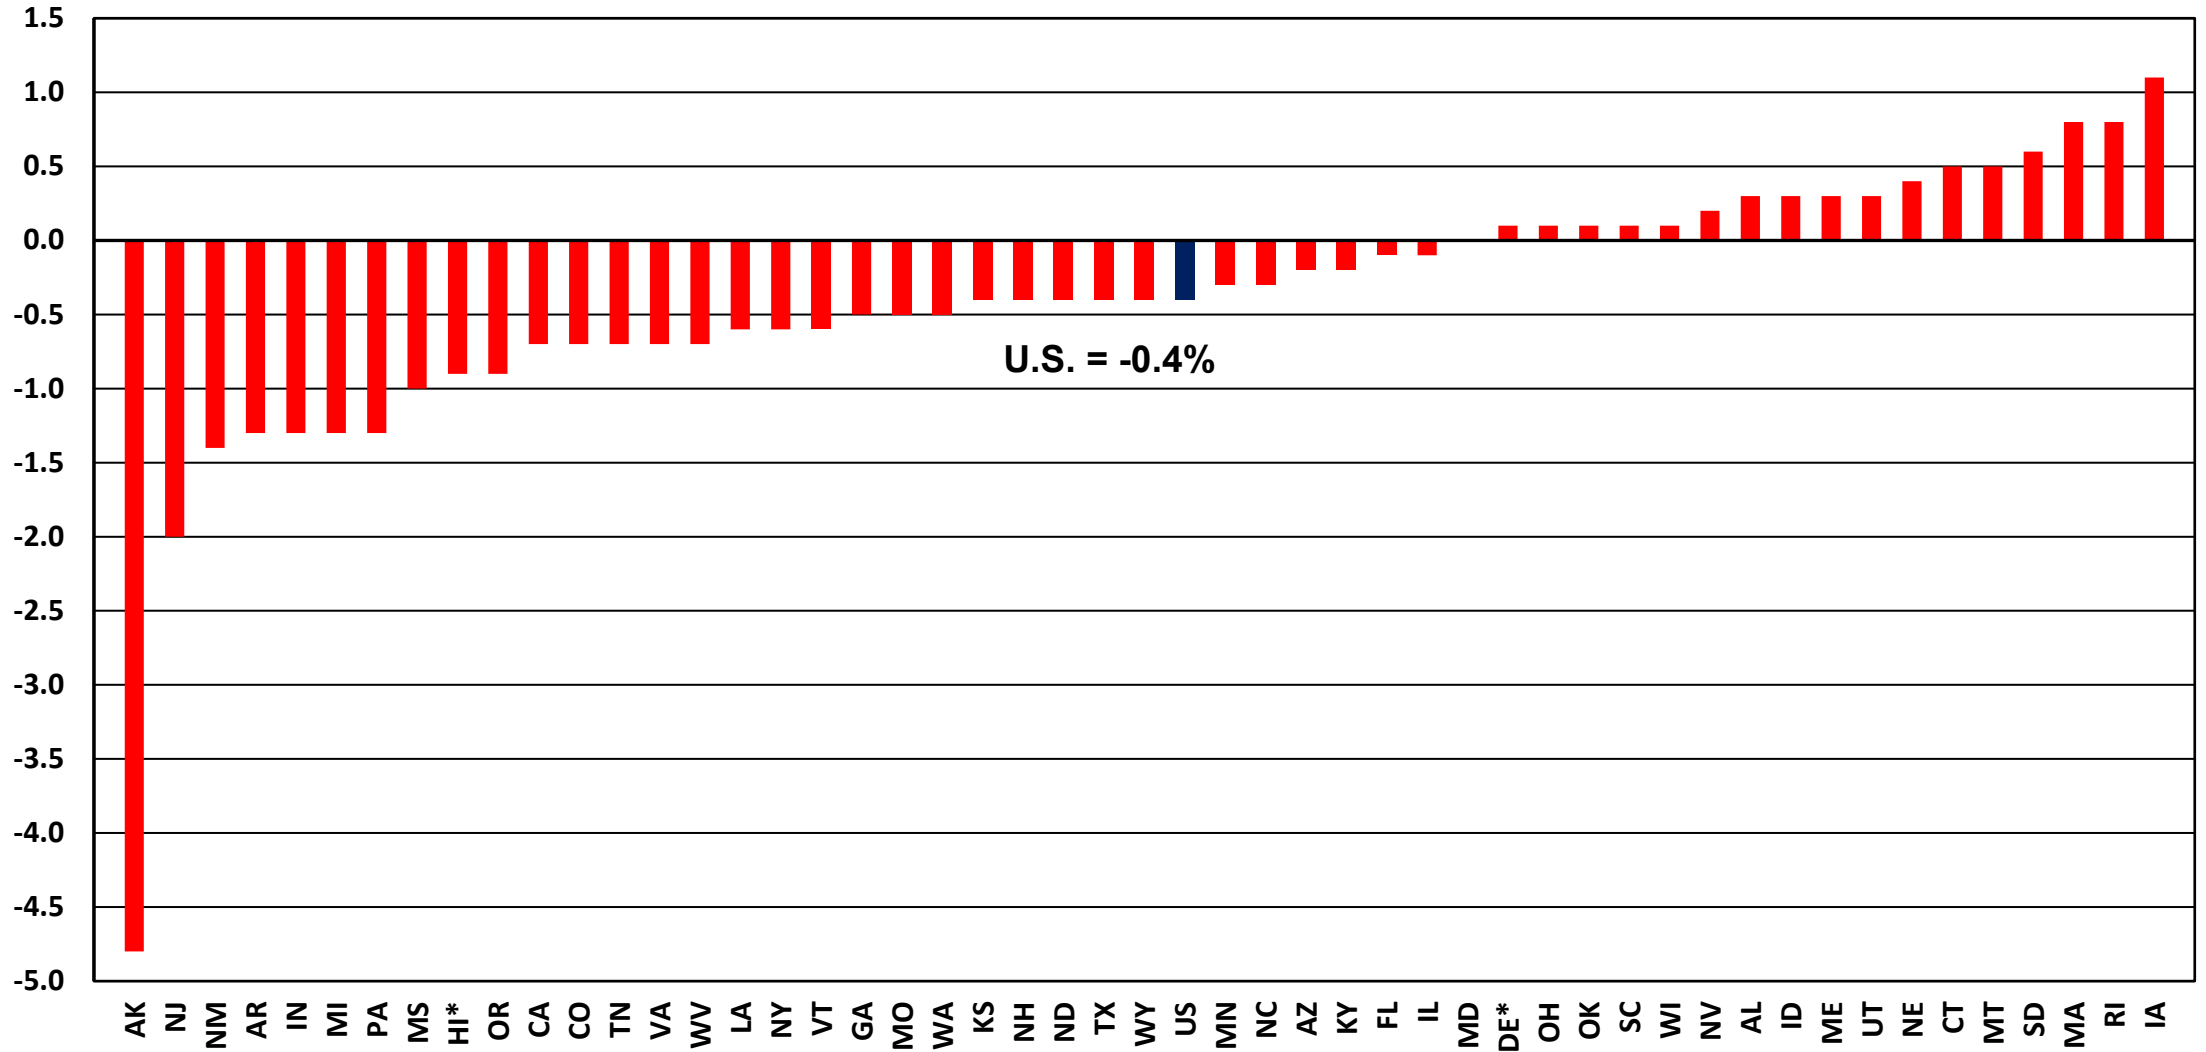

December 2023 Estimated NSA State Construction Unemployment Rates

* Unemployment Rate is for Construction + Mining + Logging

Associated Builders and Contractors, Markstein Advisors

Year-over-Year Change in December 2023 Estimated NSA State Construction Unemployment Rates

* Unemployment Rate is for Construction + Mining + Logging

Change in December 2023 Estimated NSA State Construction Unemployment Rates From November 2023

* Unemployment Rate is for Construction + Mining + Logging