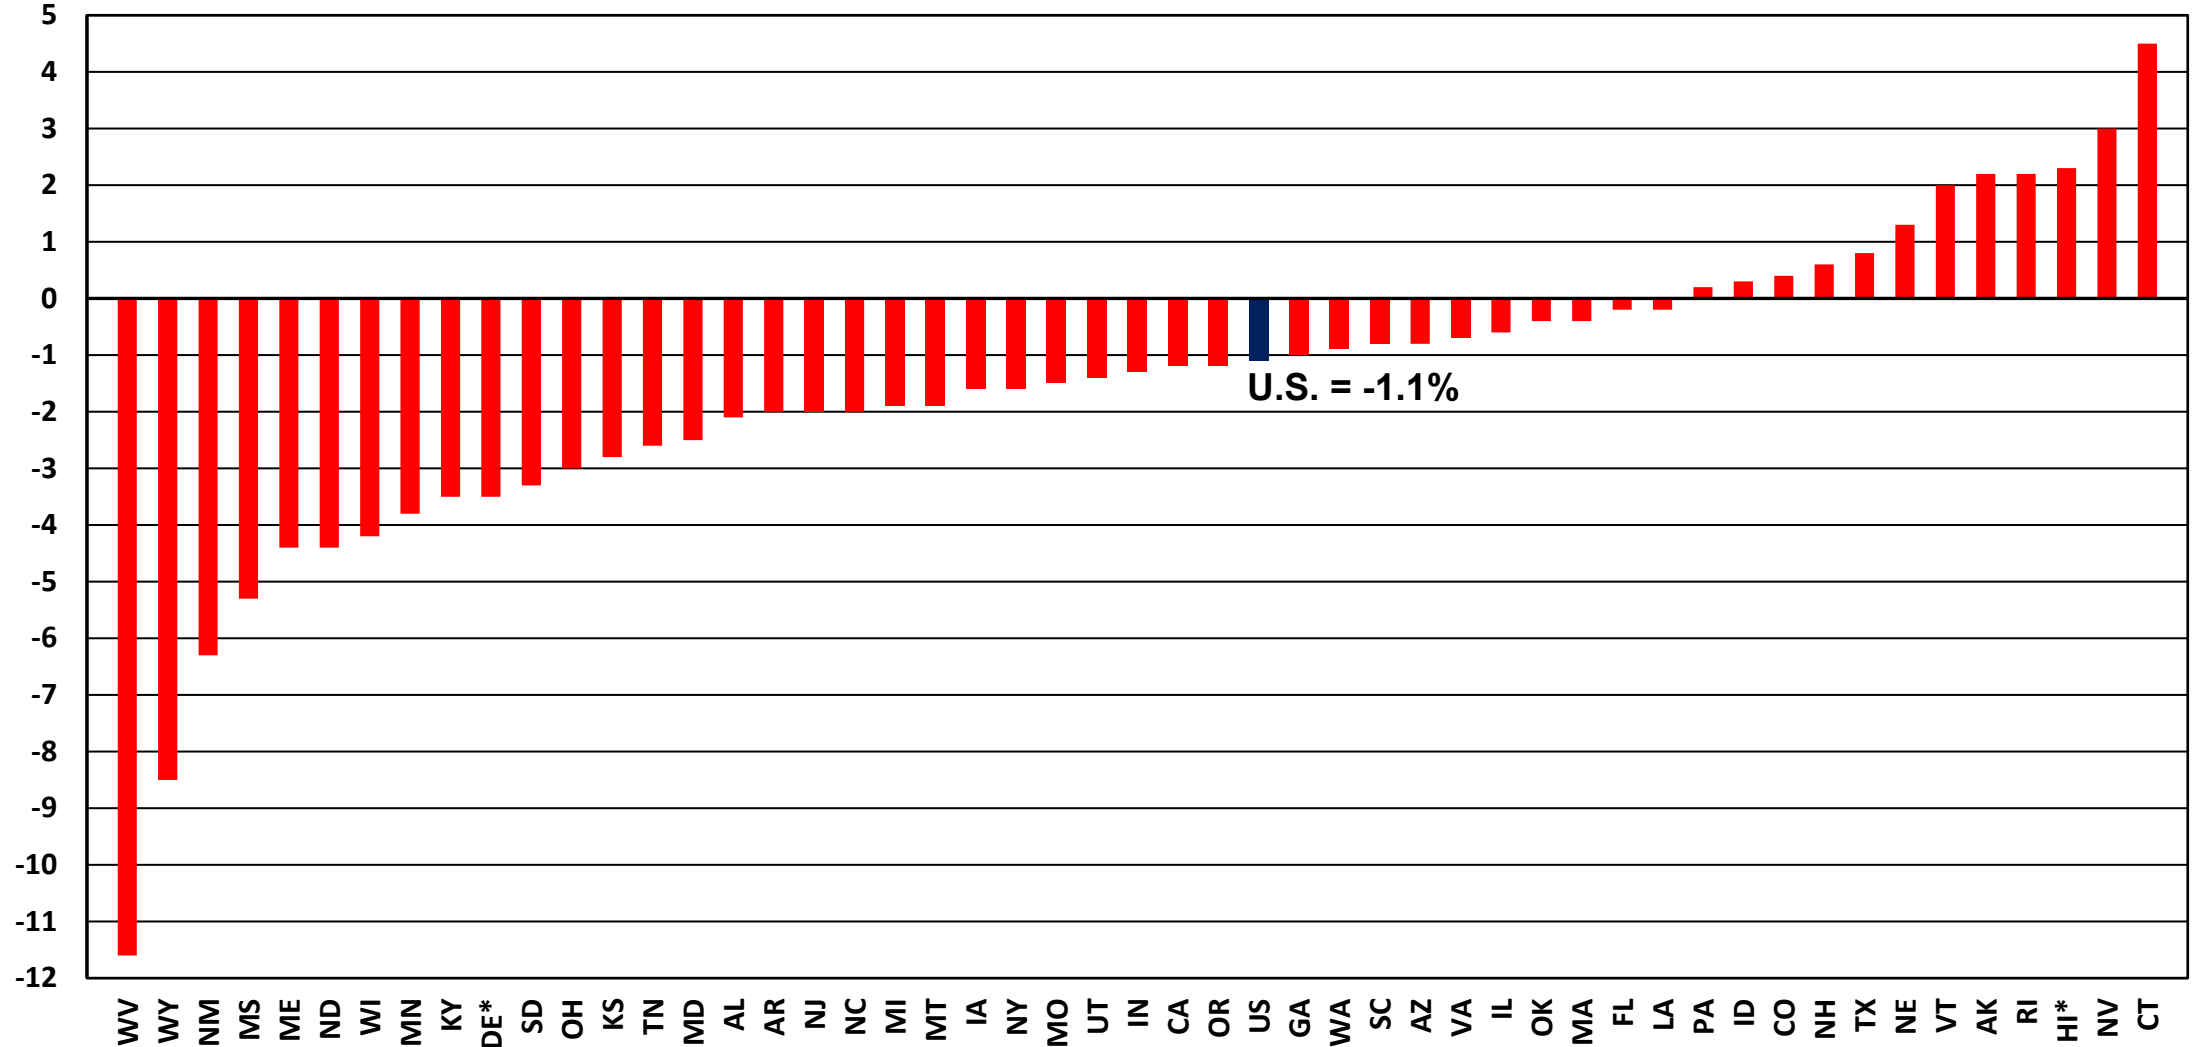

Change in December 2023 Estimated NSA State Construction Unemployment Rates From February 2020

* Unemployment Rate is for Construction + Mining + Logging