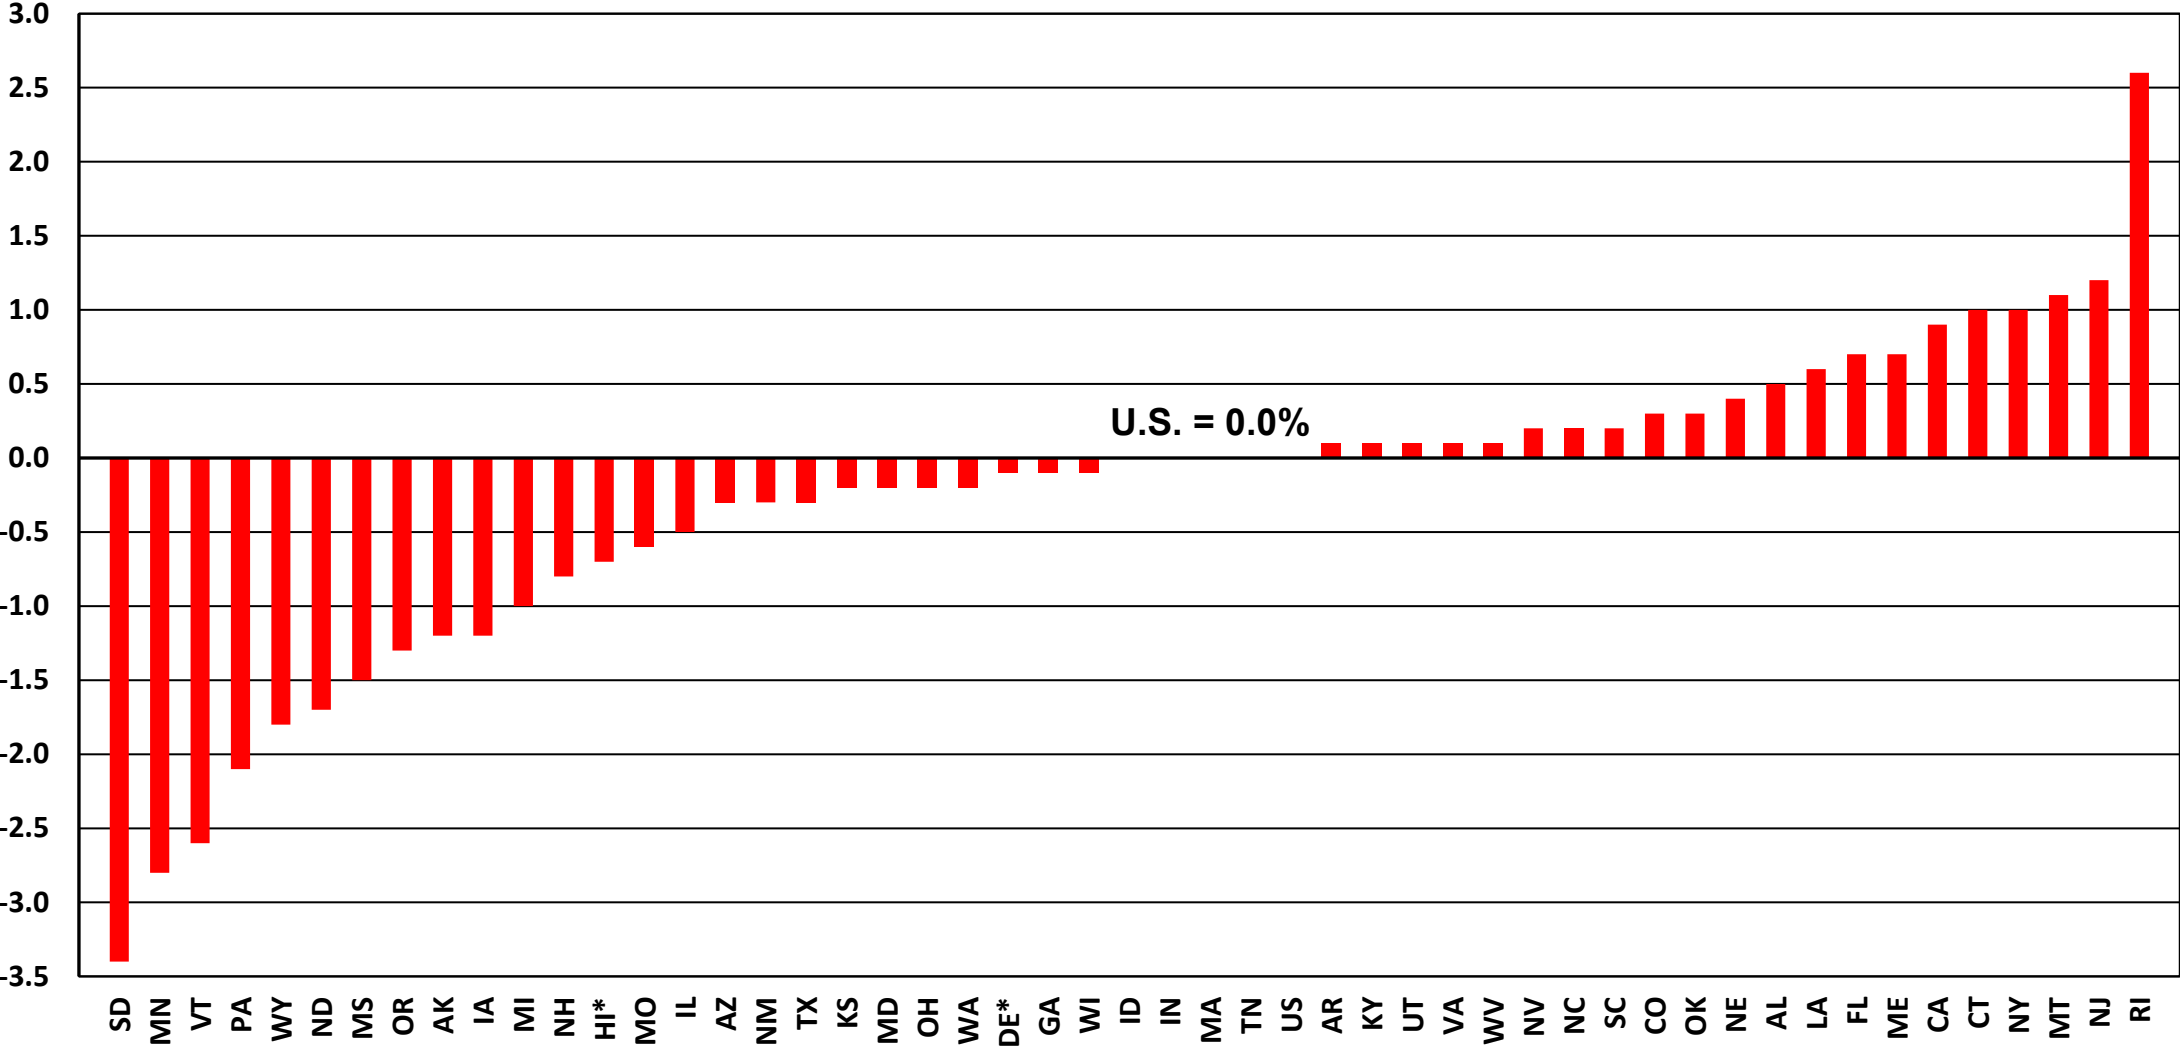

December 2023 Estimated NSA State Construction Unemployment Rates

* Unemployment Rate is for Construction + Mining + Logging

Associated Builders and Contractors, Markstein Advisors

Year-over-Year Change in December 2023 Estimated NSA State Construction Unemployment Rates

* Unemployment Rate is for Construction + Mining + Logging

Change in December 2023 Estimated NSA State Construction Unemployment Rates From November 2023

* Unemployment Rate is for Construction + Mining + Logging