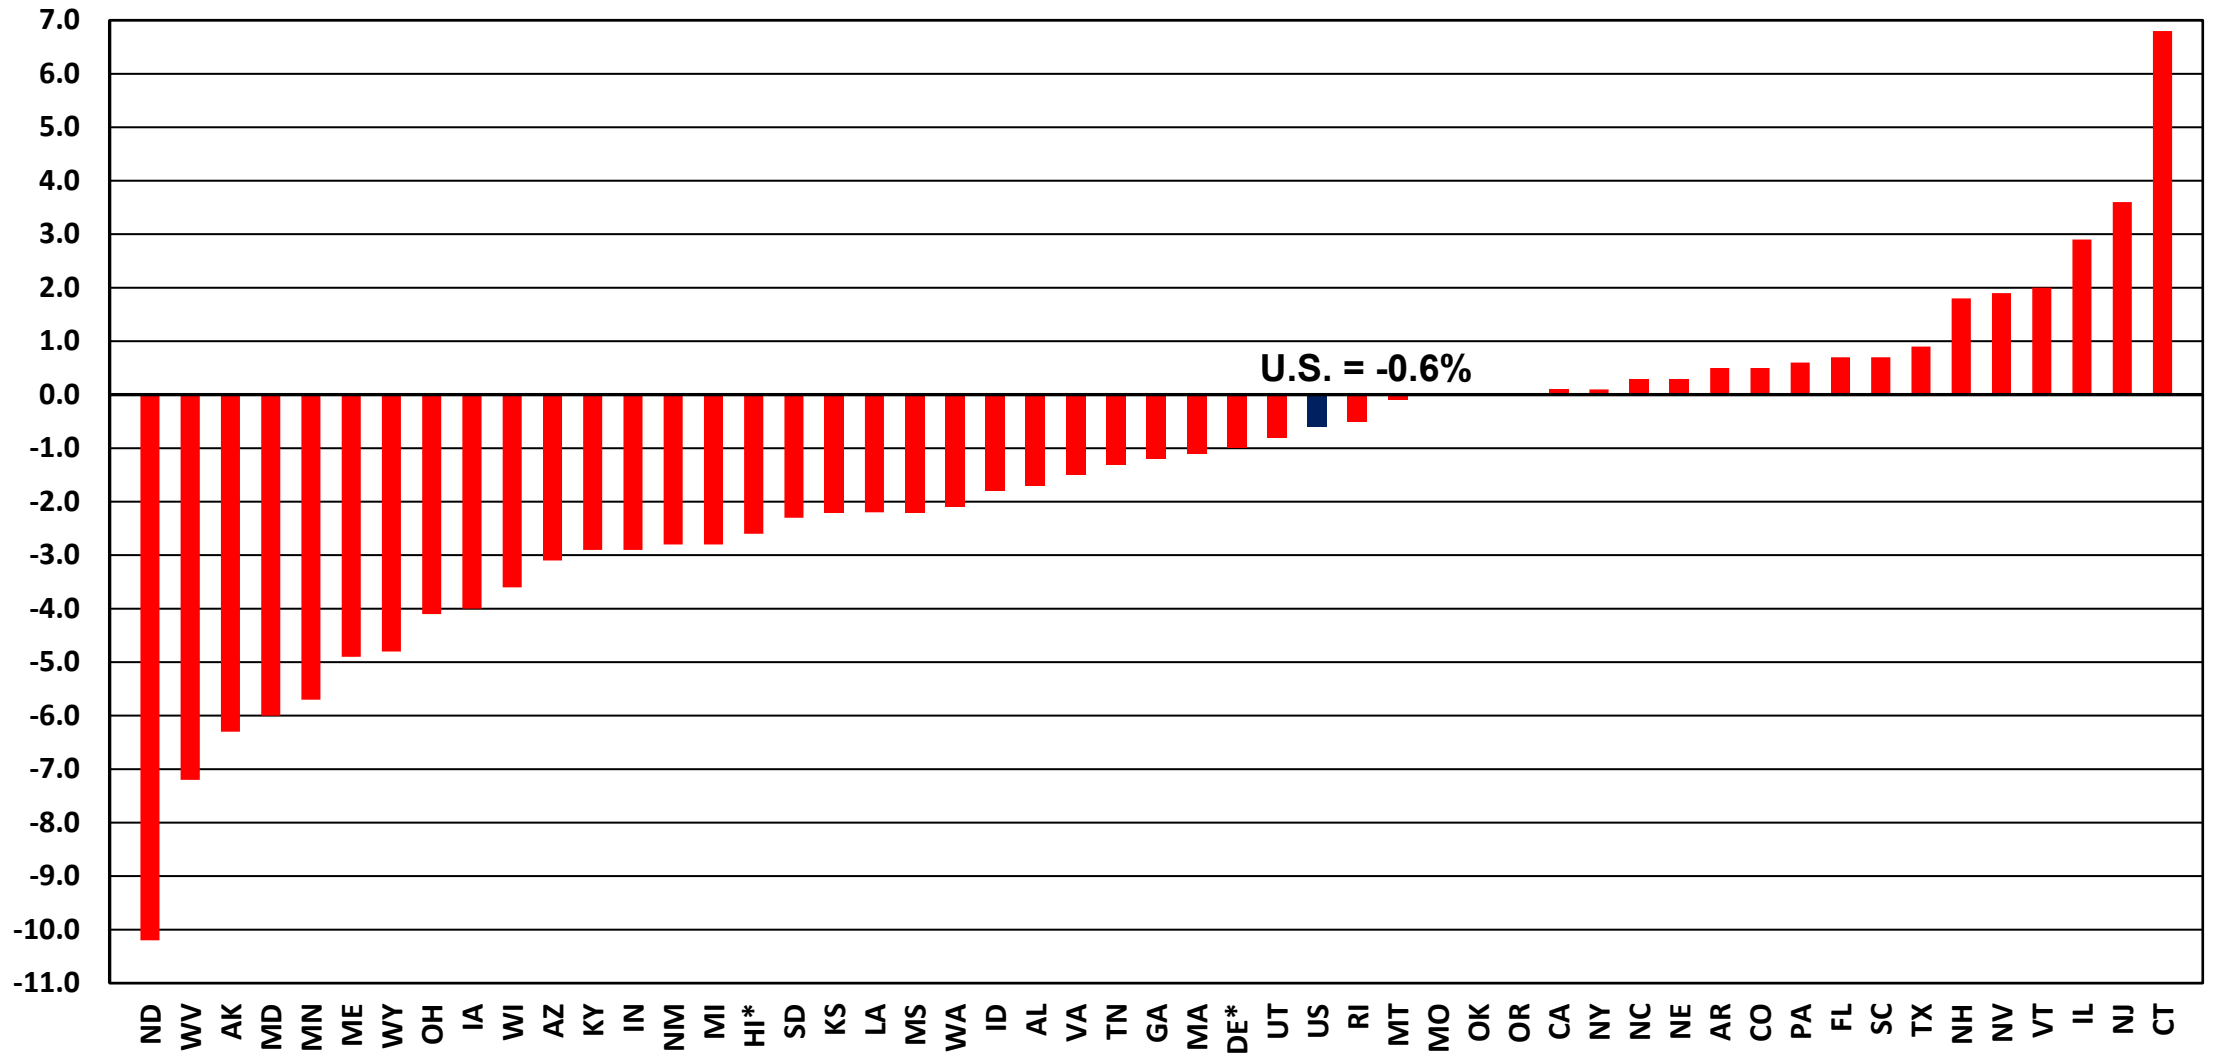

Change in December 2023 Estimated NSA State Construction Unemployment Rates From December 2019

* Unemployment Rate is for Construction + Mining + Logging