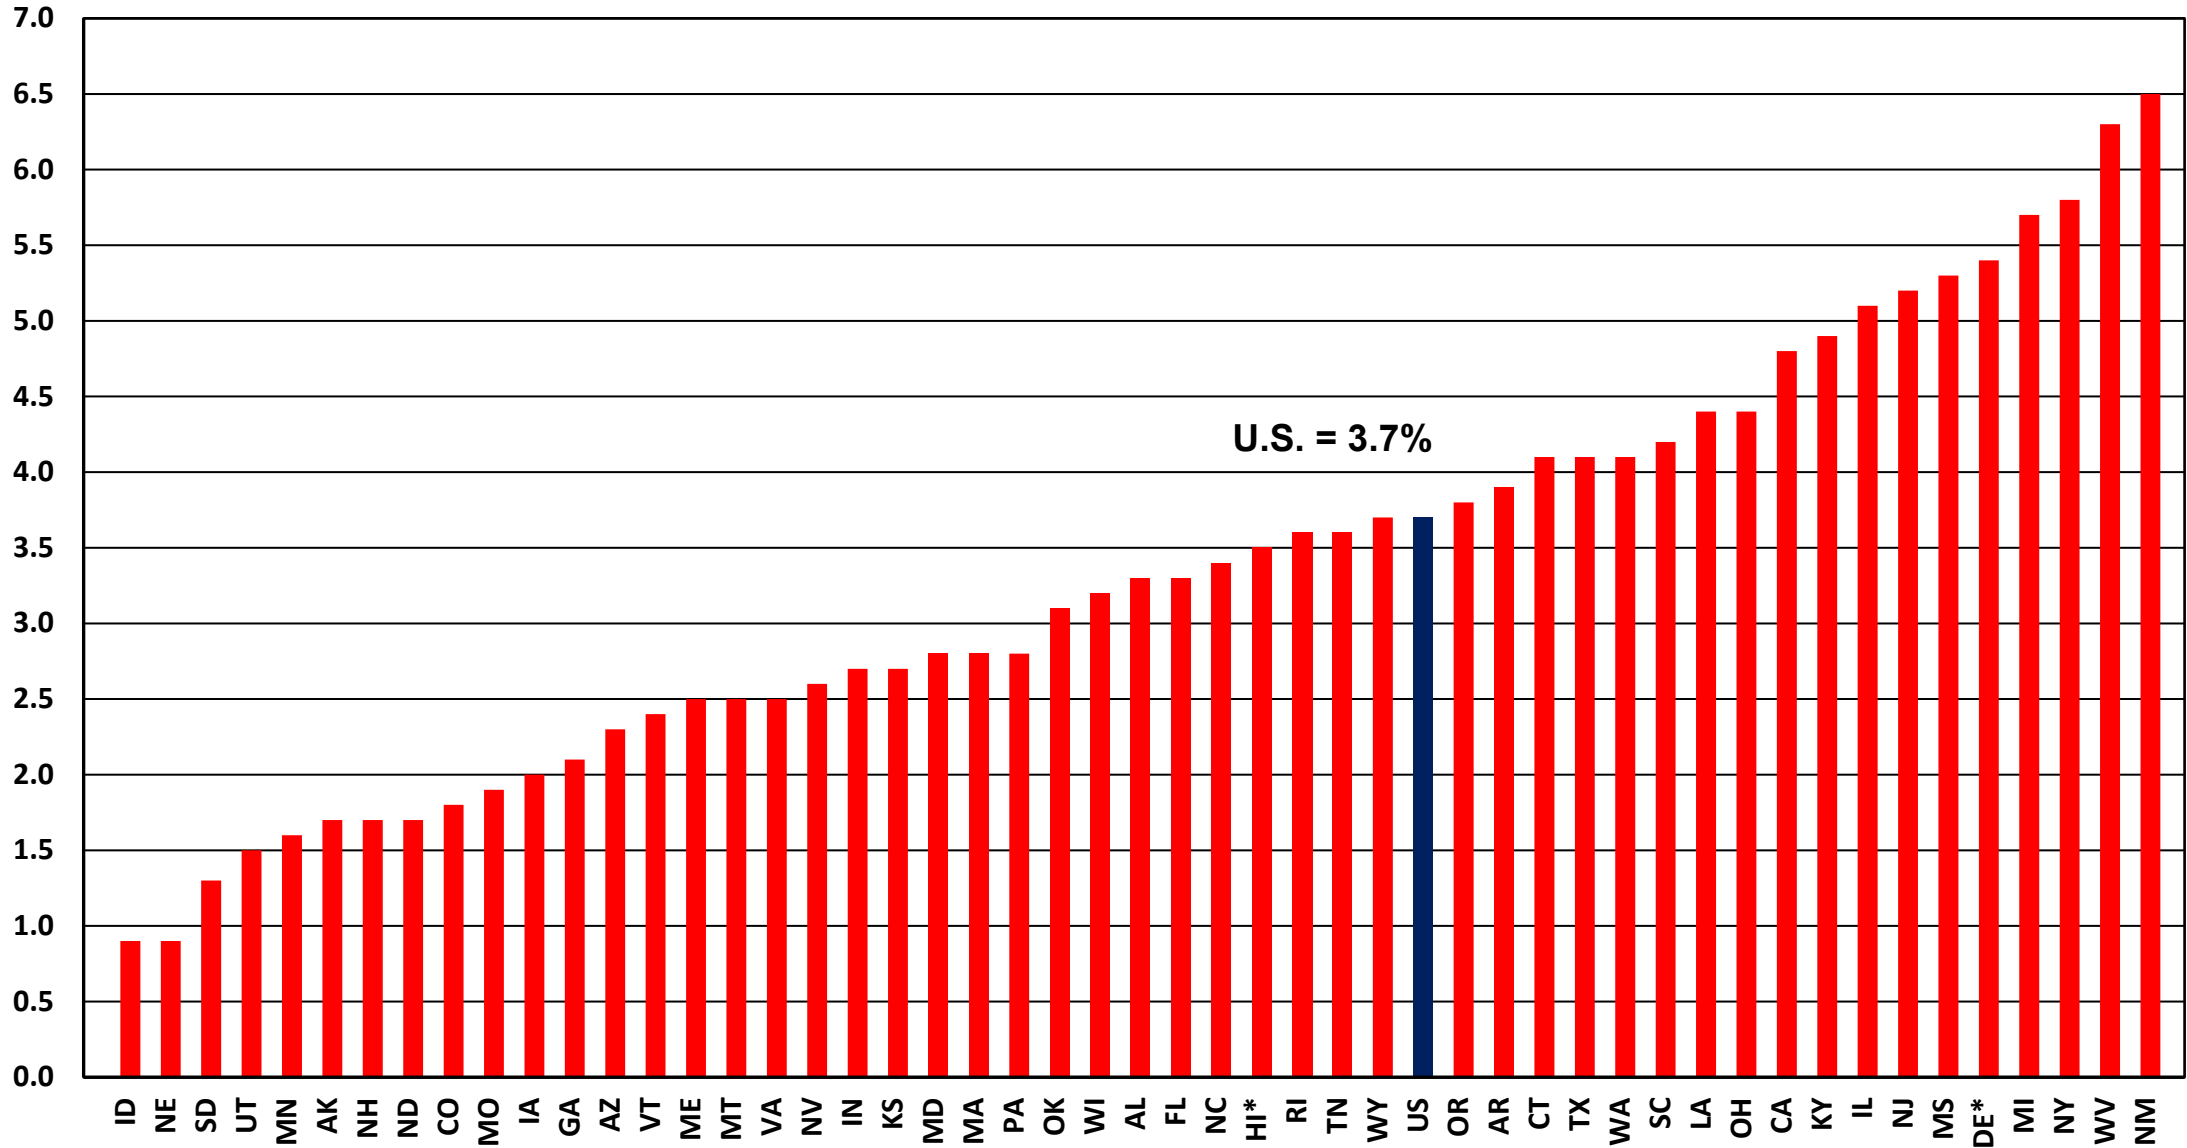

June 2022 Estimated NSA State Construction Unemployment Rates

* Unemployment Rate is for Construction + Mining + Logging

Associated Builders and Contractors, Markstein Advisors