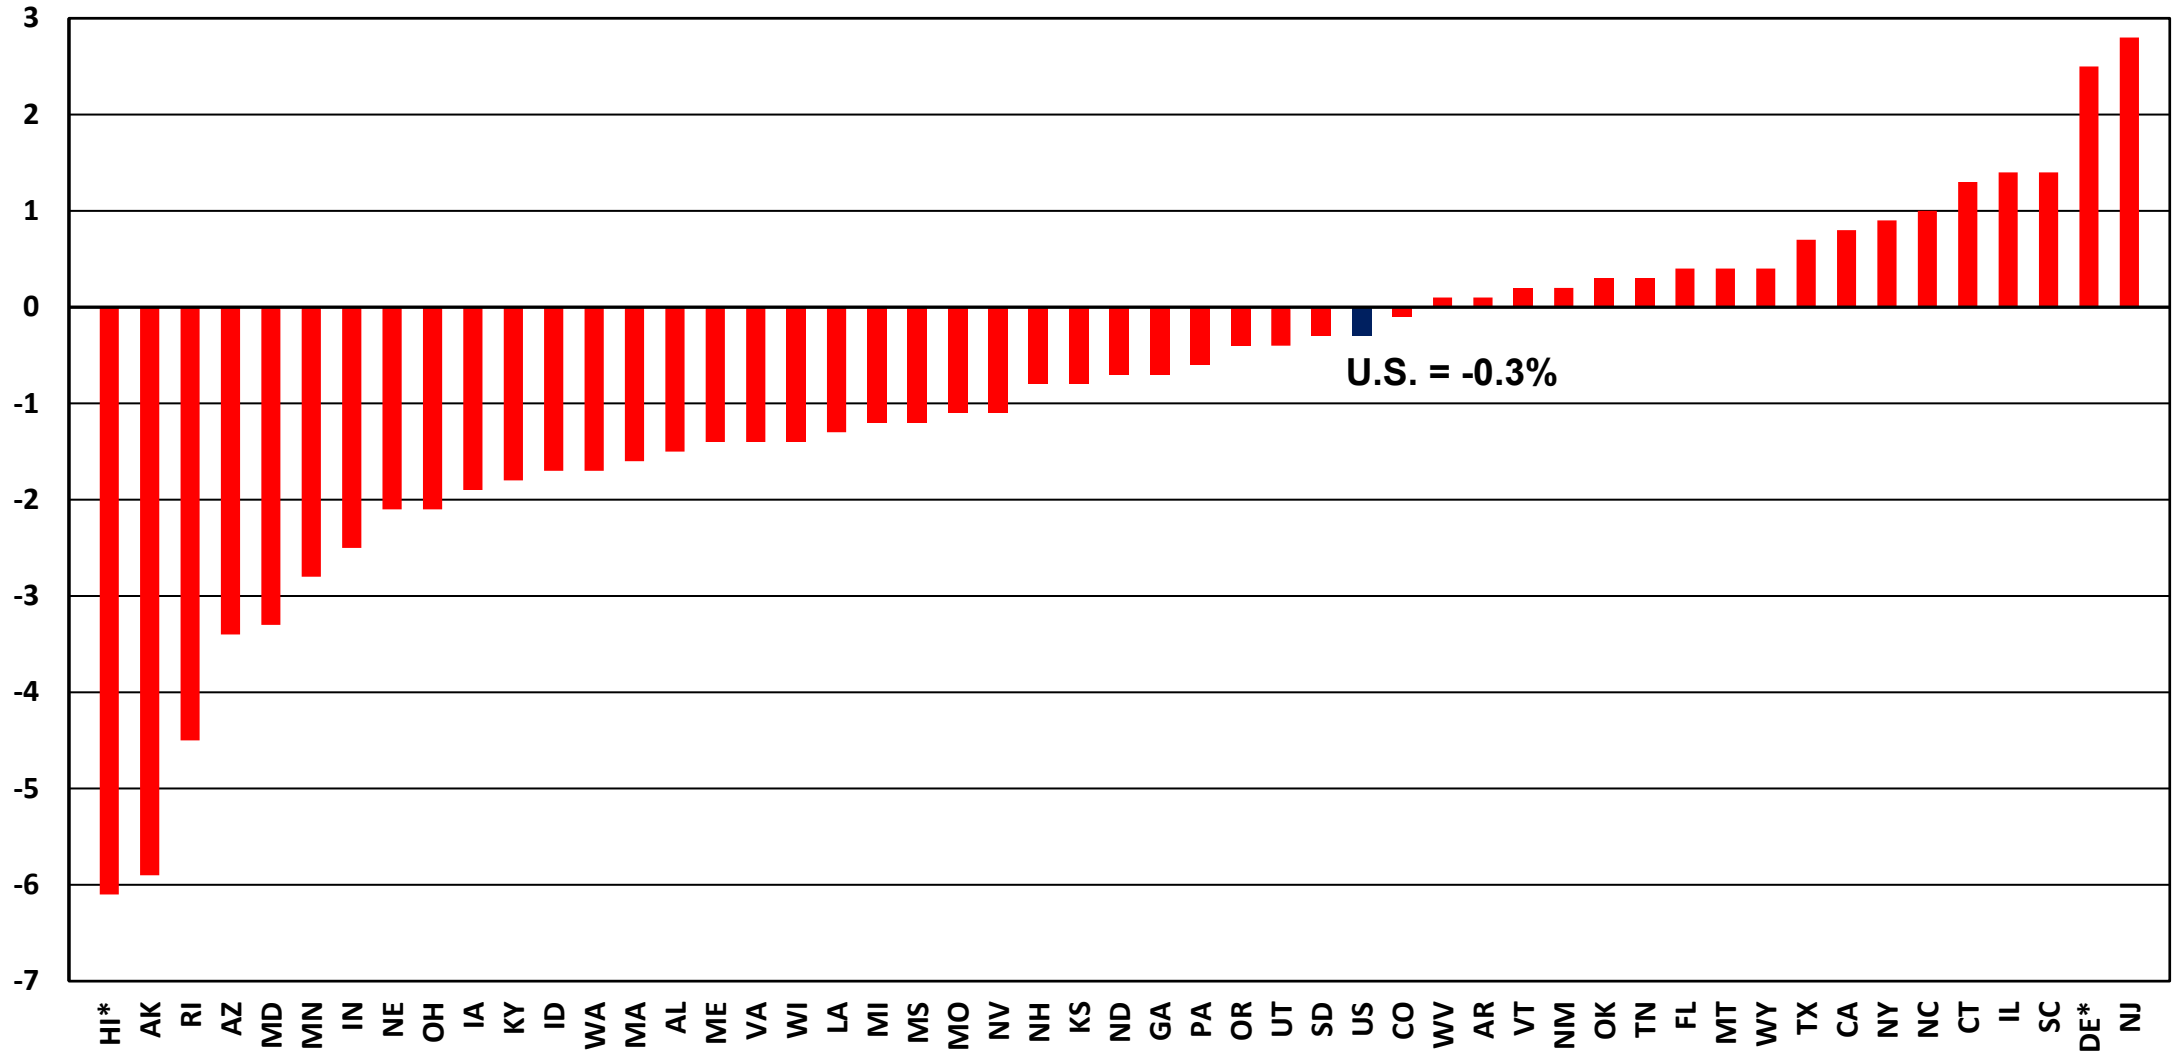

Change in June 2022 Estimated NSA State Construction Unemployment Rates from June 2019

* Unemployment Rate is for Construction + Mining + Logging