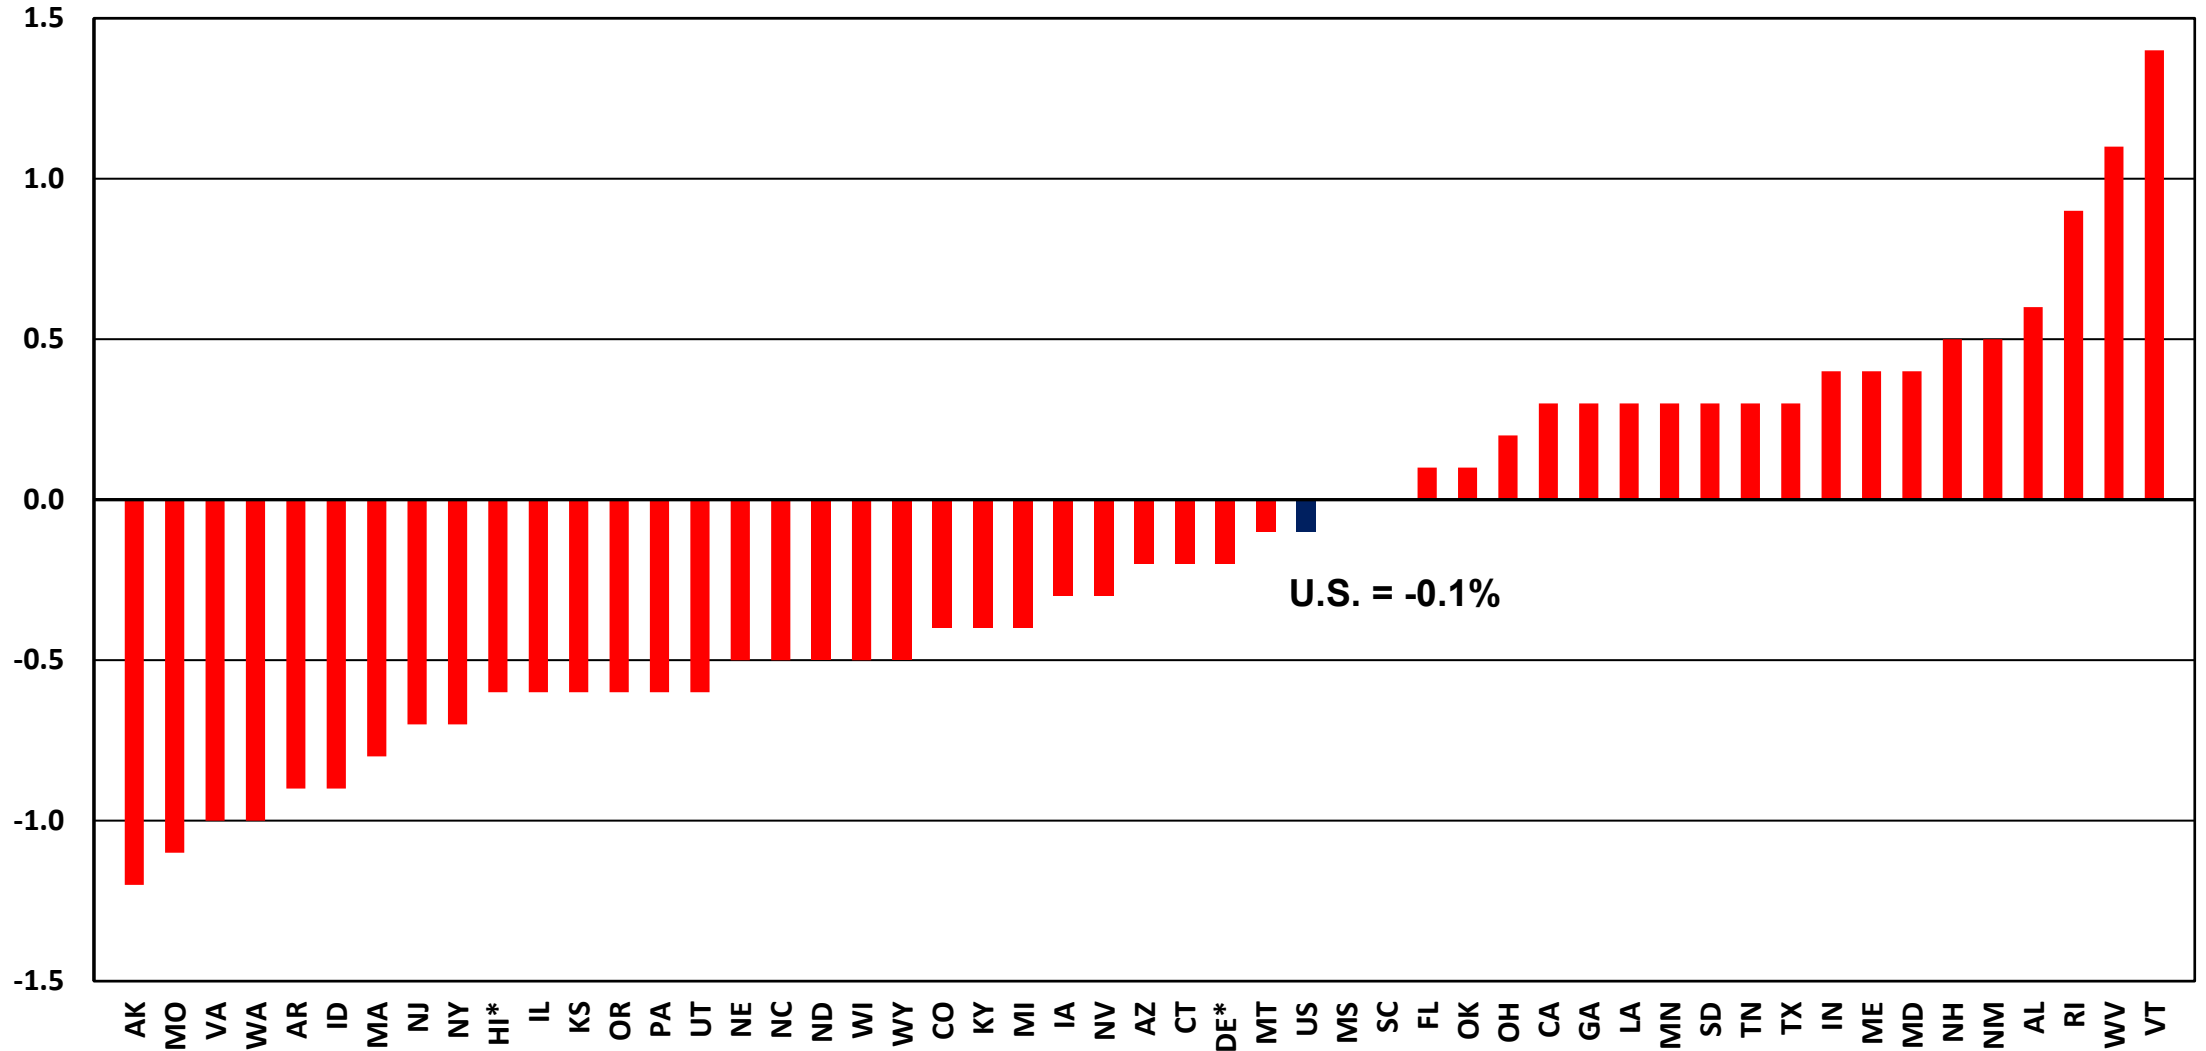

Change in June 2022 Estimated NSA State Construction Unemployment Rates from May 2022

* Unemployment Rate is for Construction + Mining + Logging