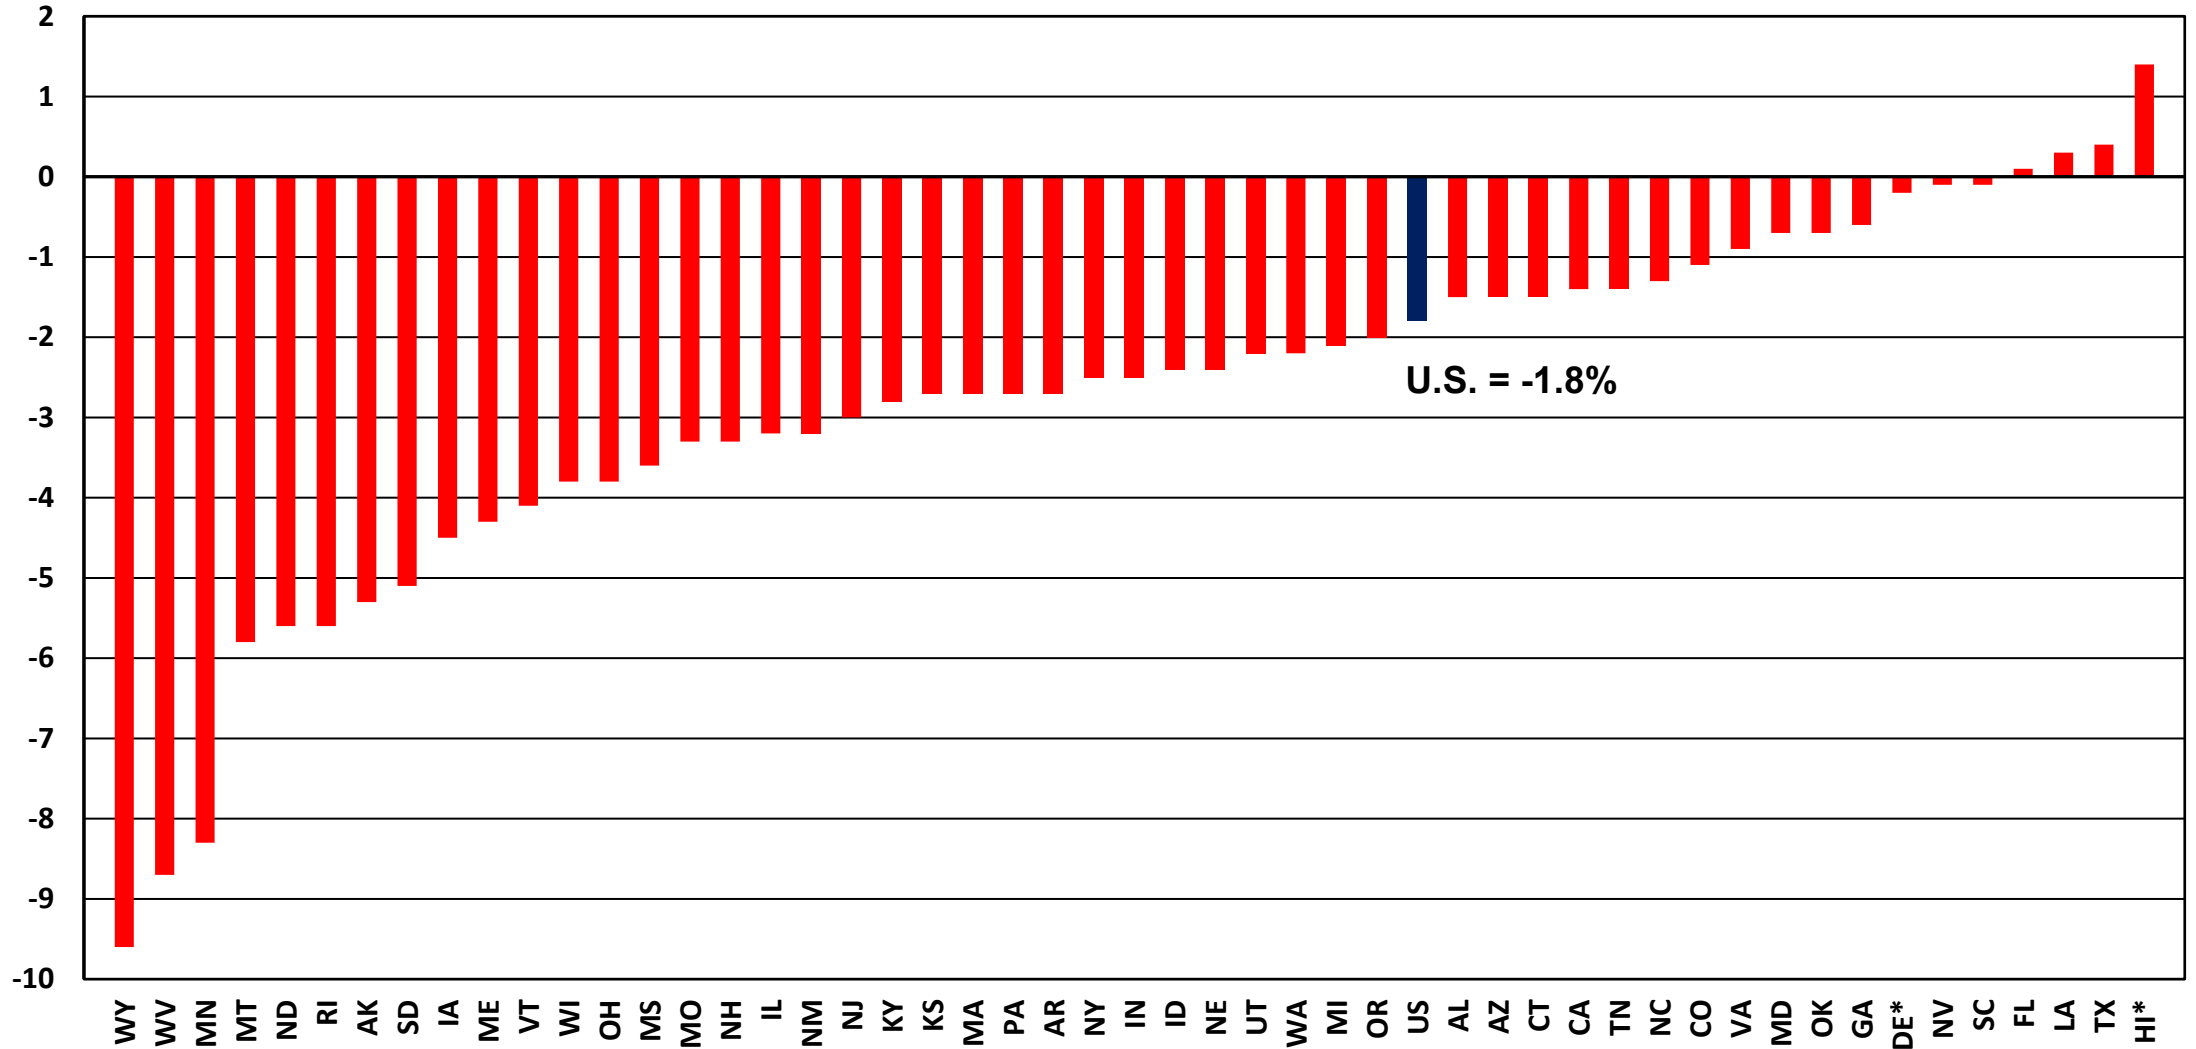

Change in June 2022 Estimated NSA State Construction Unemployment Rates from February 2020

* Unemployment Rate is for Construction + Mining + Logging