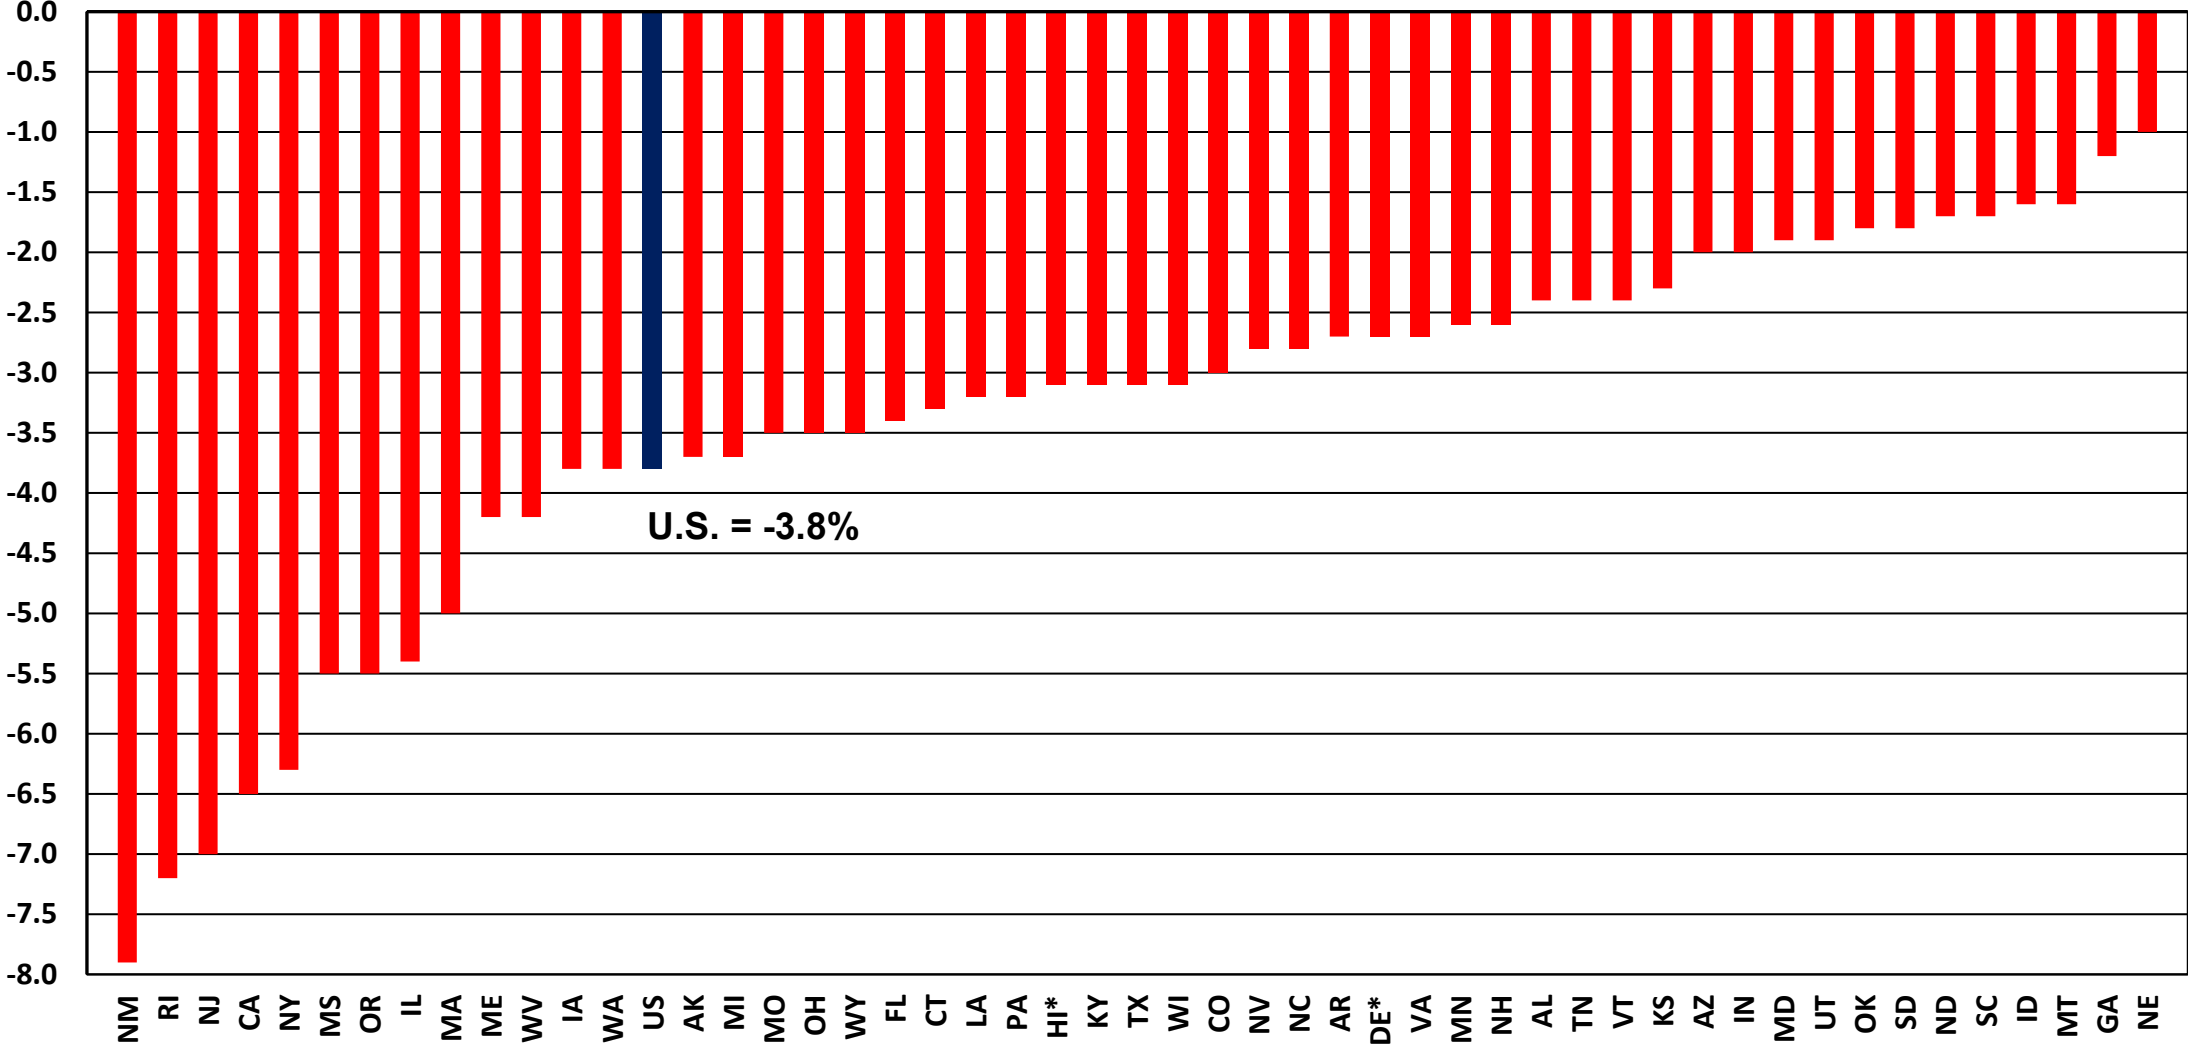

# Year-over-Year Change in June 2022 Estimated NSA State Construction Unemployment Rates

\* Unemployment Rate is for Construction + Mining + Logging