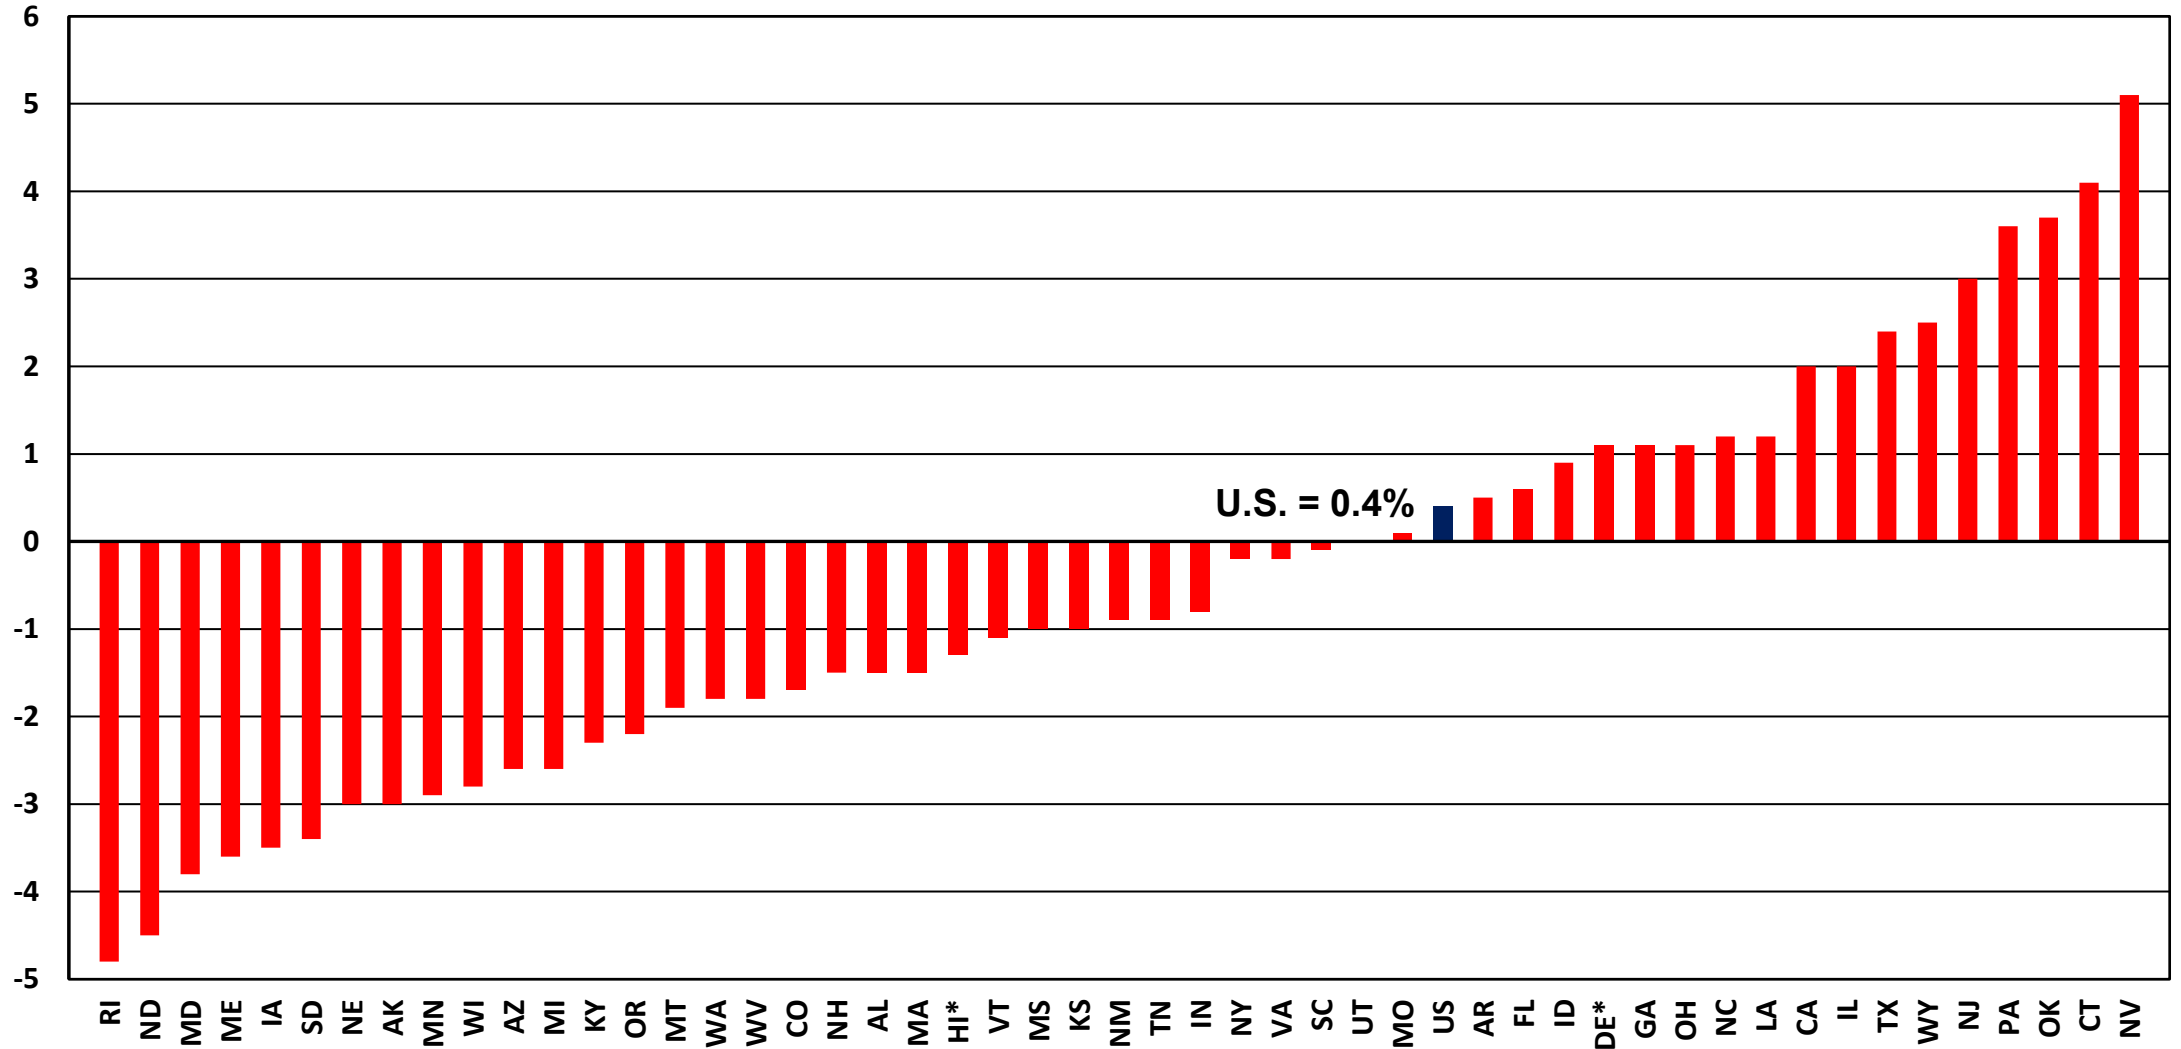

Change in March 2023 Estimated NSA State Construction Unemployment Rates From March 2019

* Unemployment Rate is for Construction + Mining + Logging