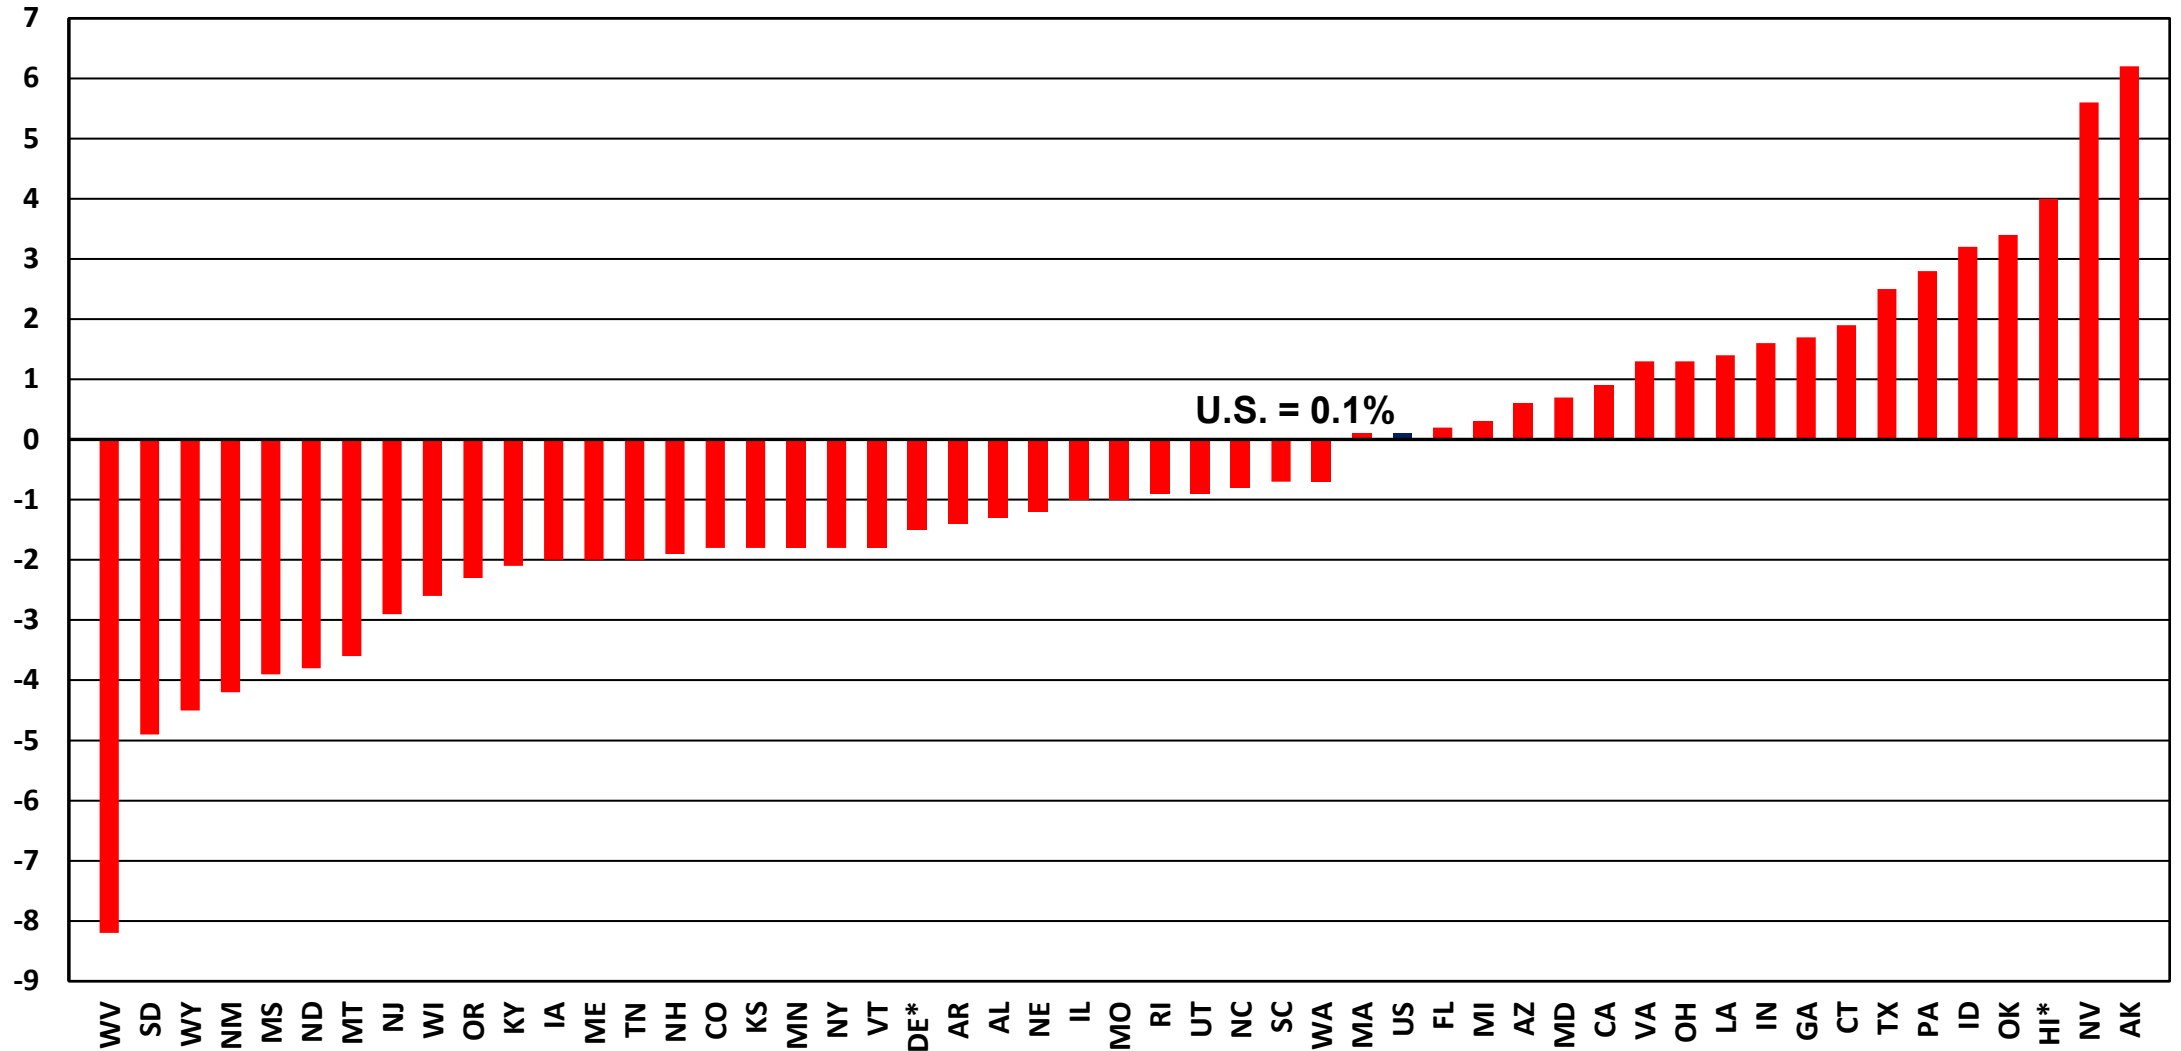

Change in March 2023 Estimated NSA State Construction Unemployment Rates From February 2020

* Unemployment Rate is for Construction + Mining + Logging