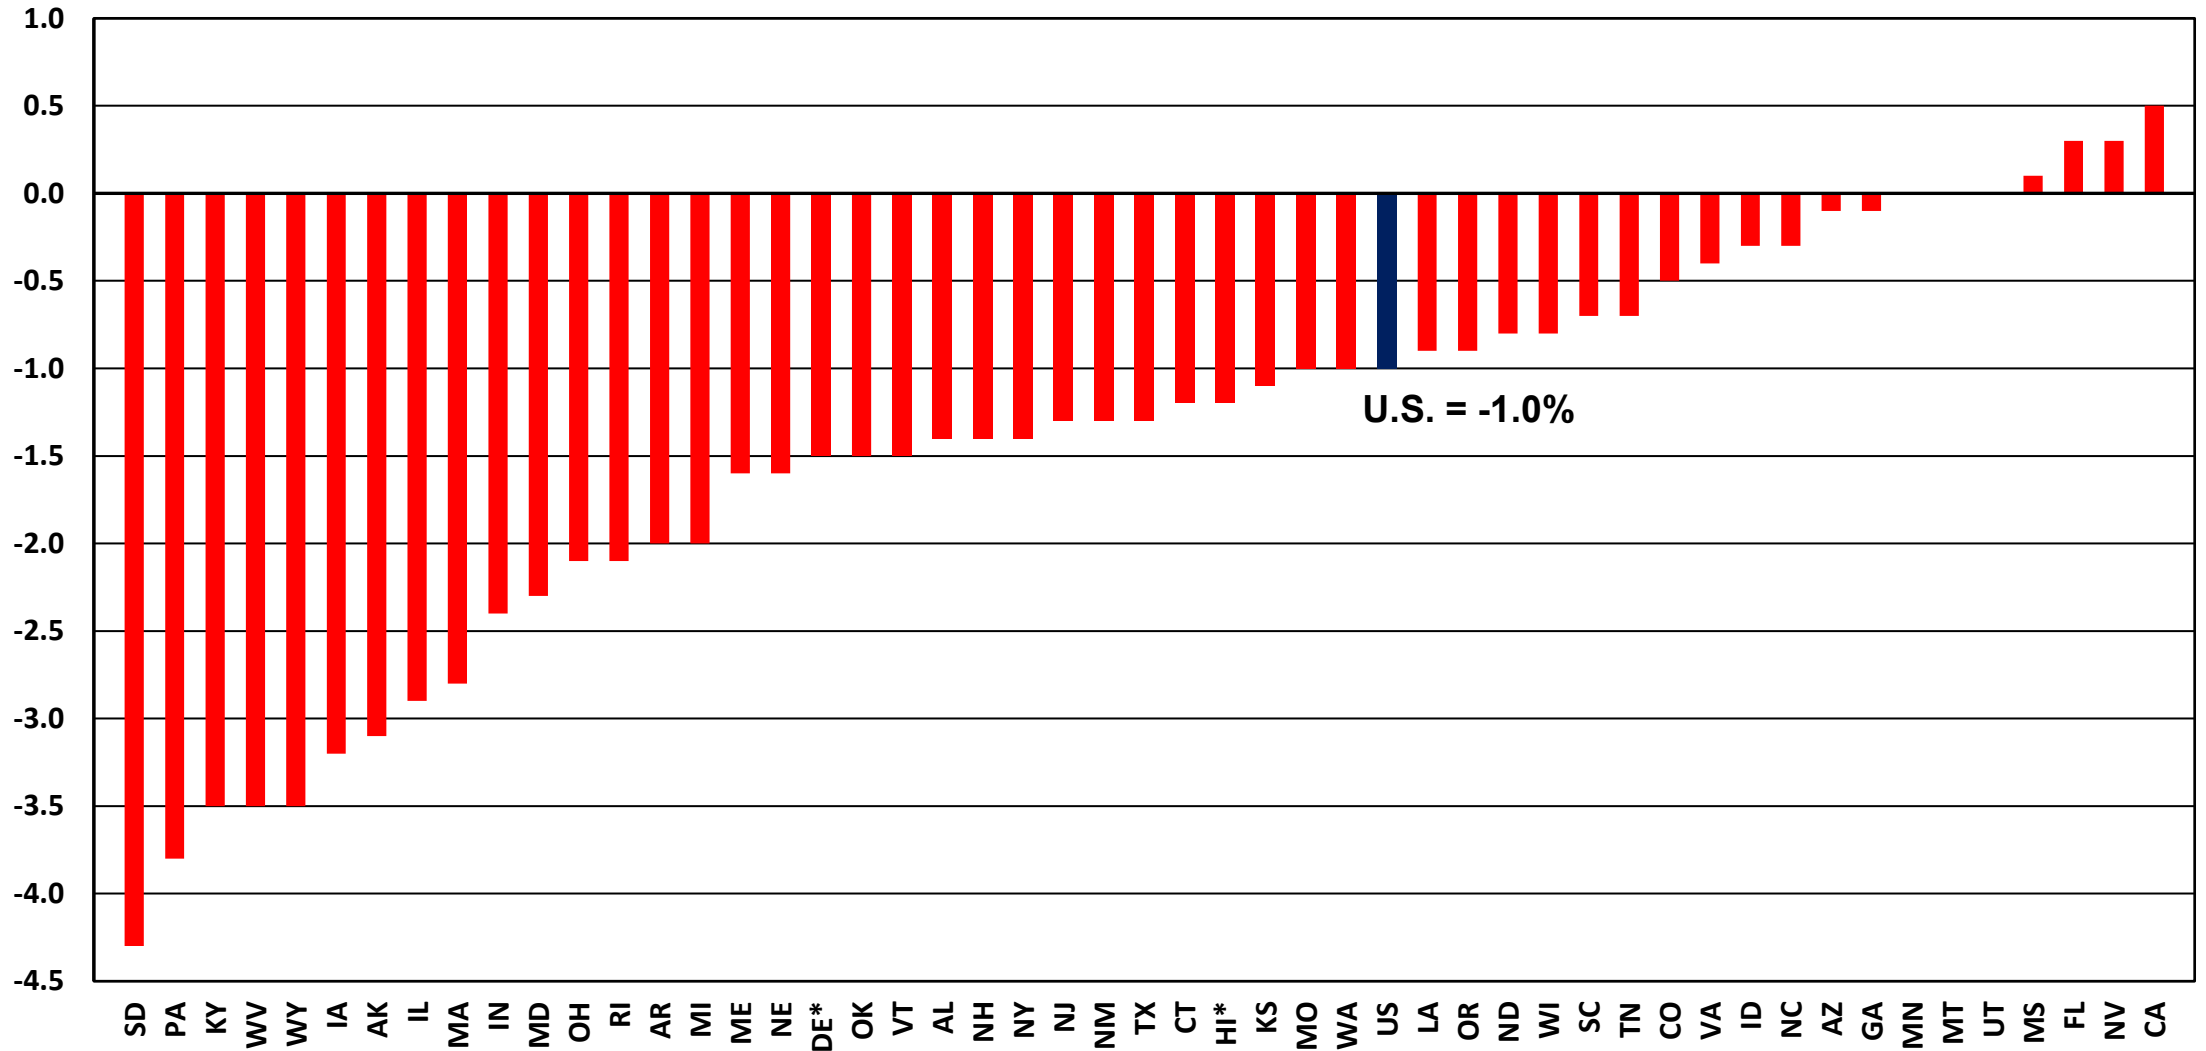

Change in March 2023 Estimated NSA State Construction Unemployment Rates From February 2023

* Unemployment Rate is for Construction + Mining + Logging