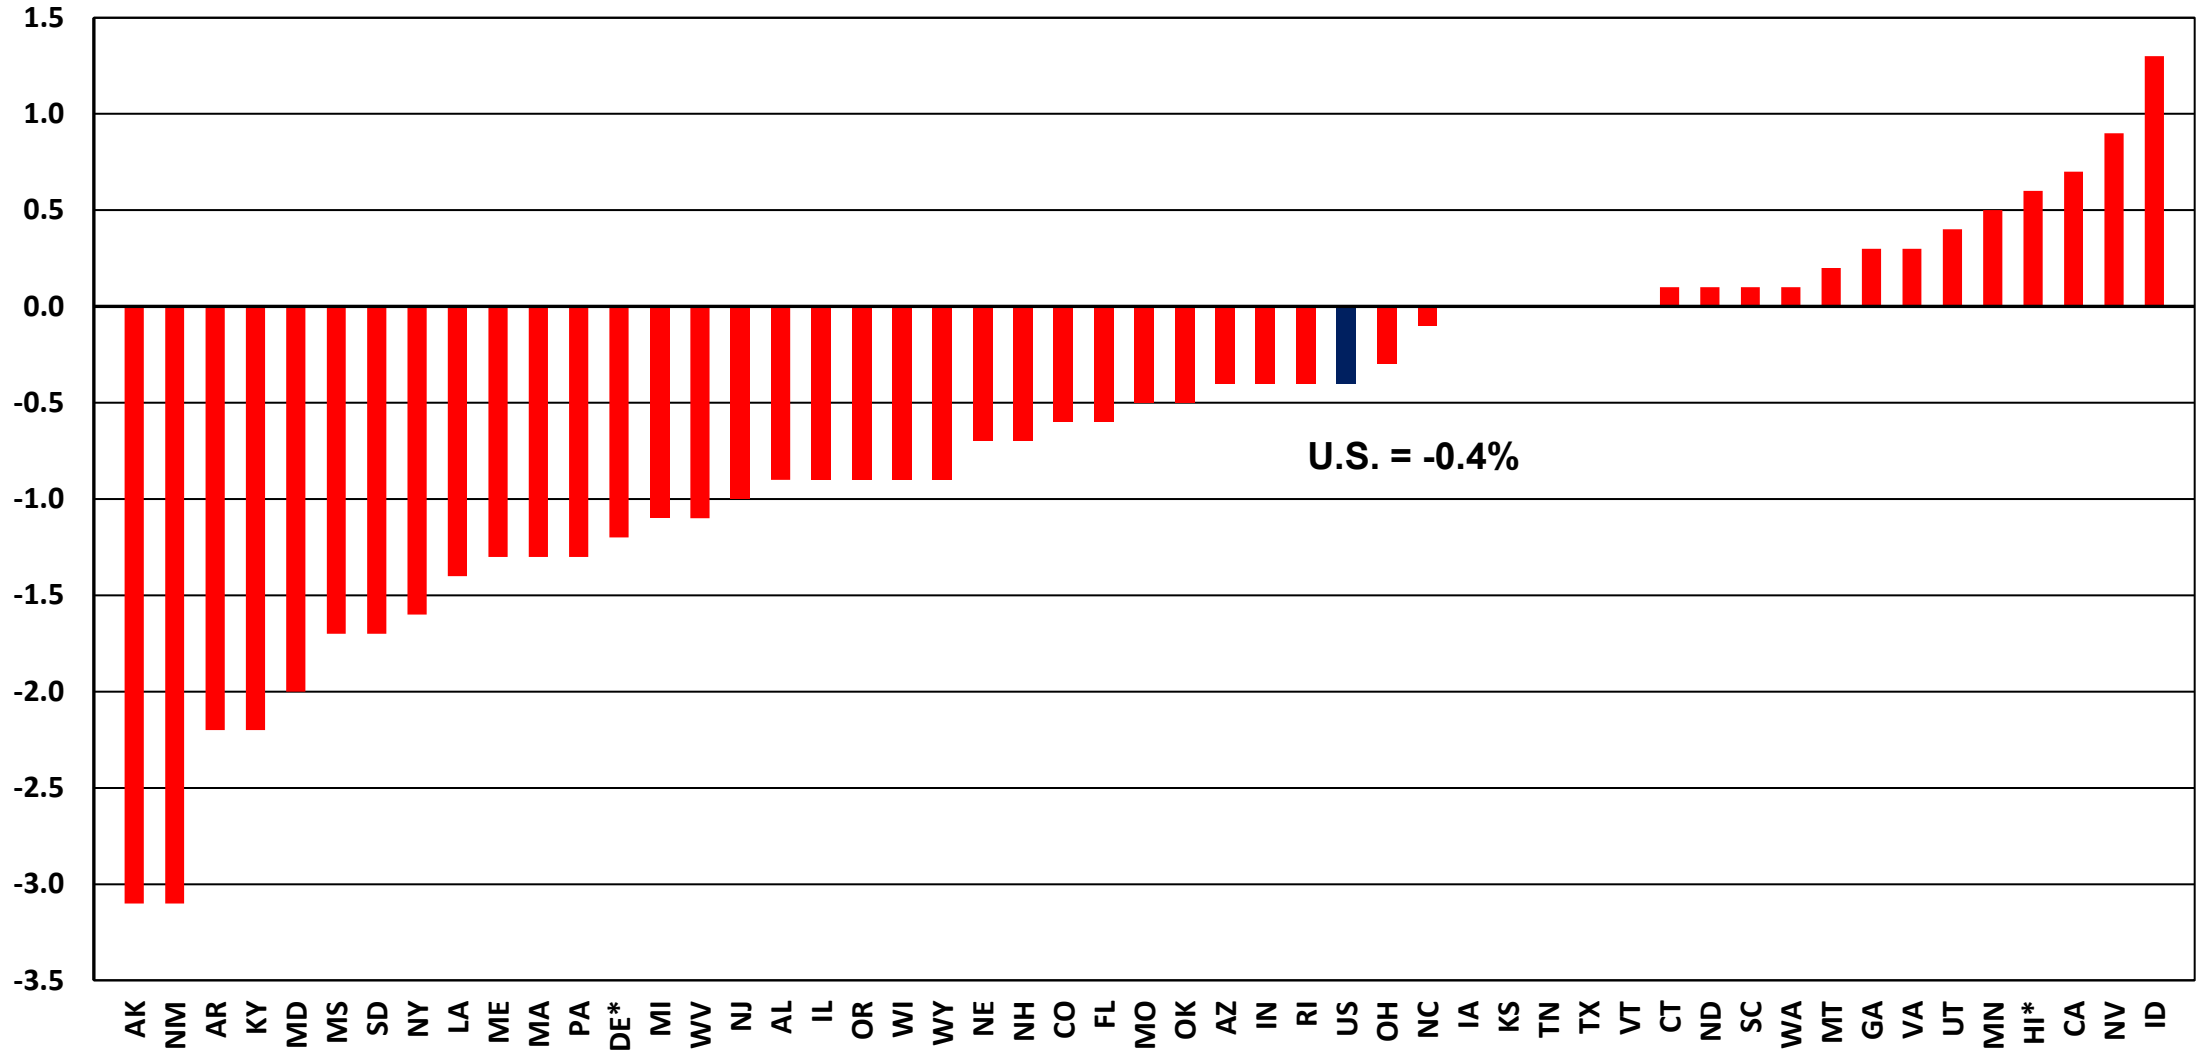

Year-over-Year Change in March 2023 Estimated NSA State Construction Unemployment Rates

* Unemployment Rate is for Construction + Mining + Logging