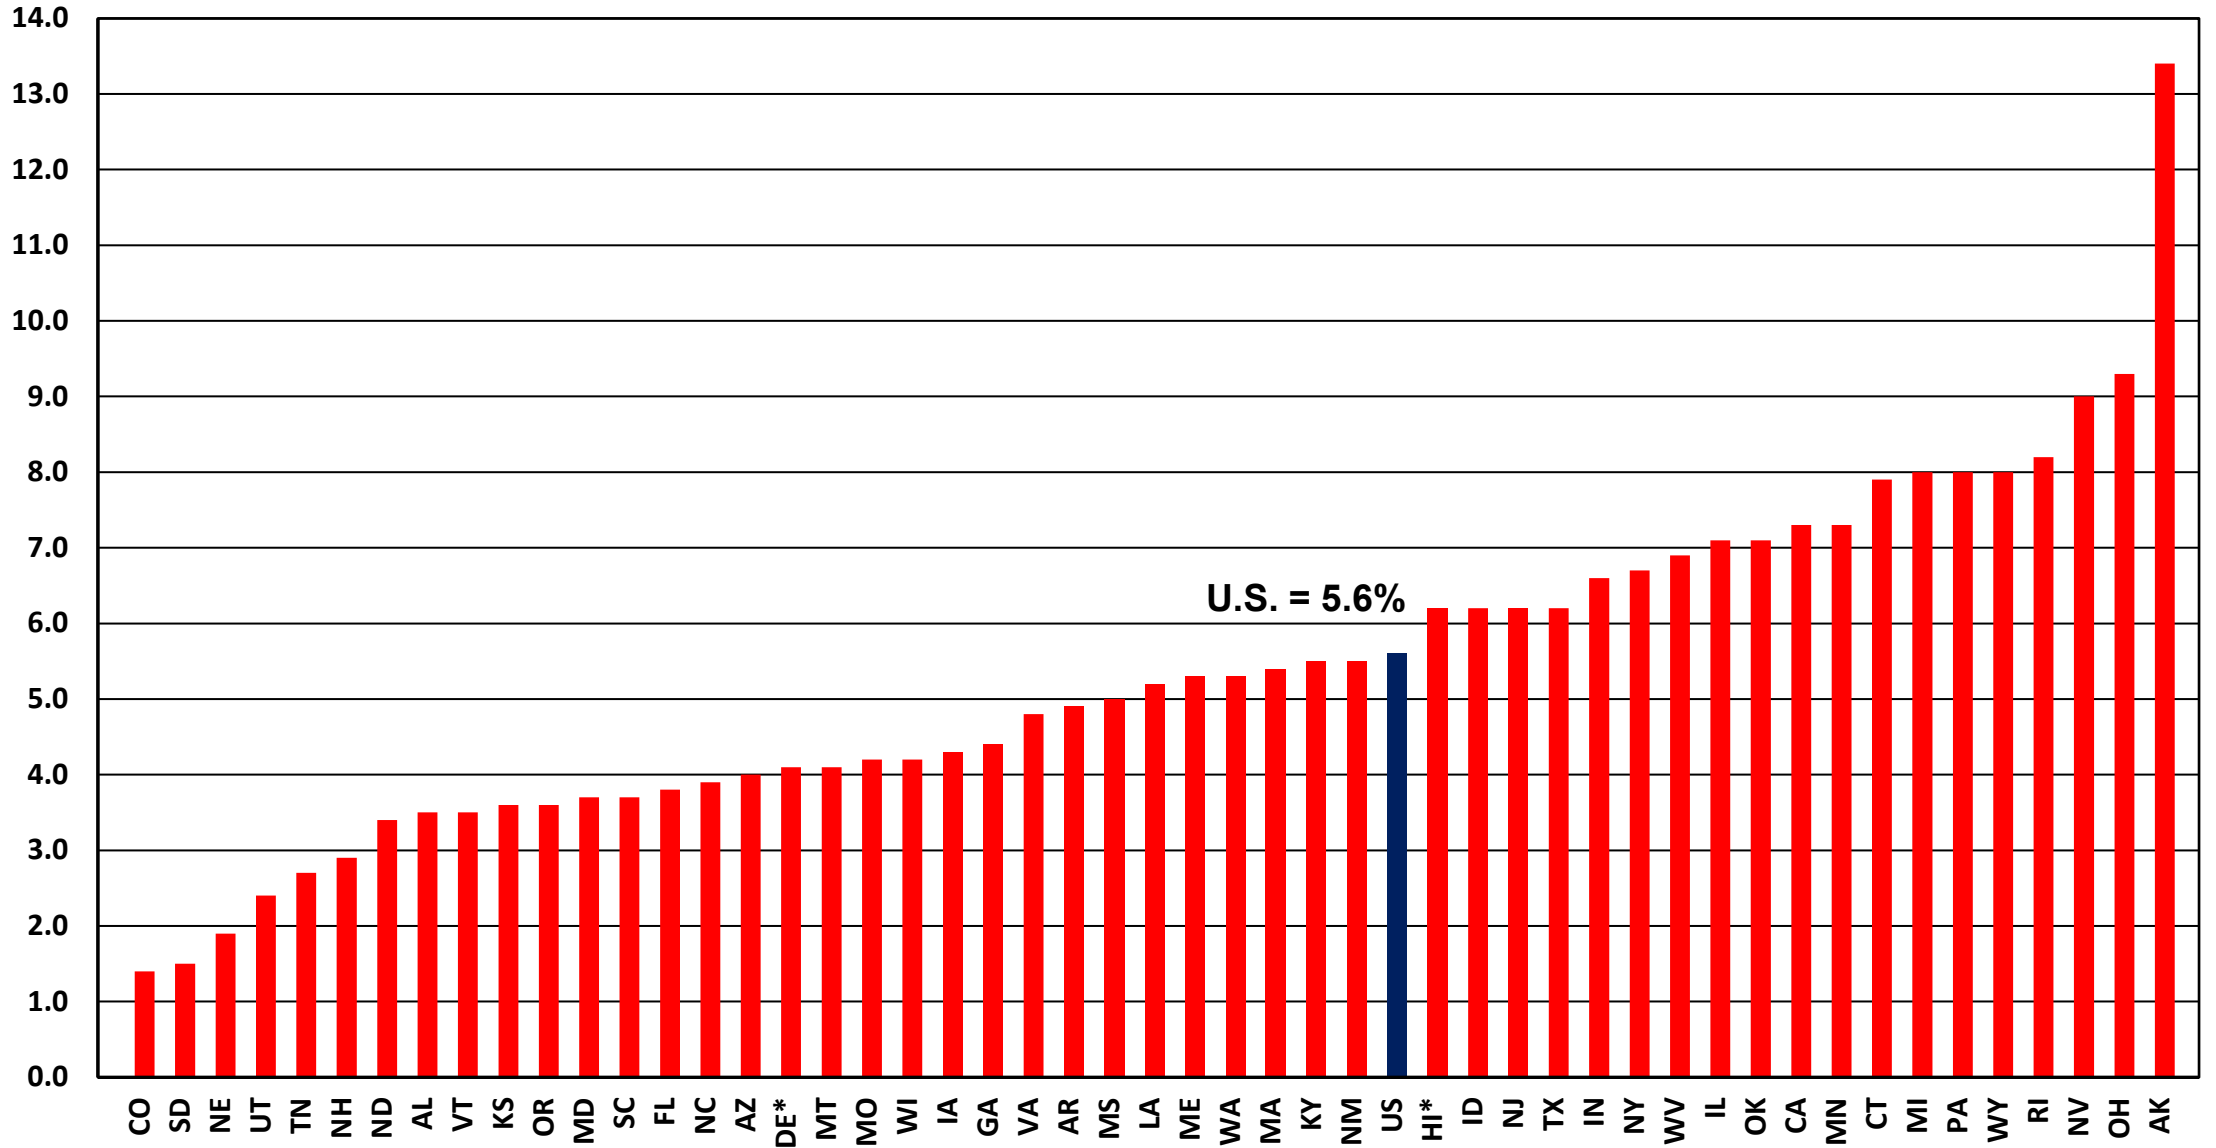

# March 2023 Estimated NSA State Construction Unemployment Rates

\* Unemployment Rate is for Construction + Mining + Logging

Associated Builders and Contractors, Markstein Advisors