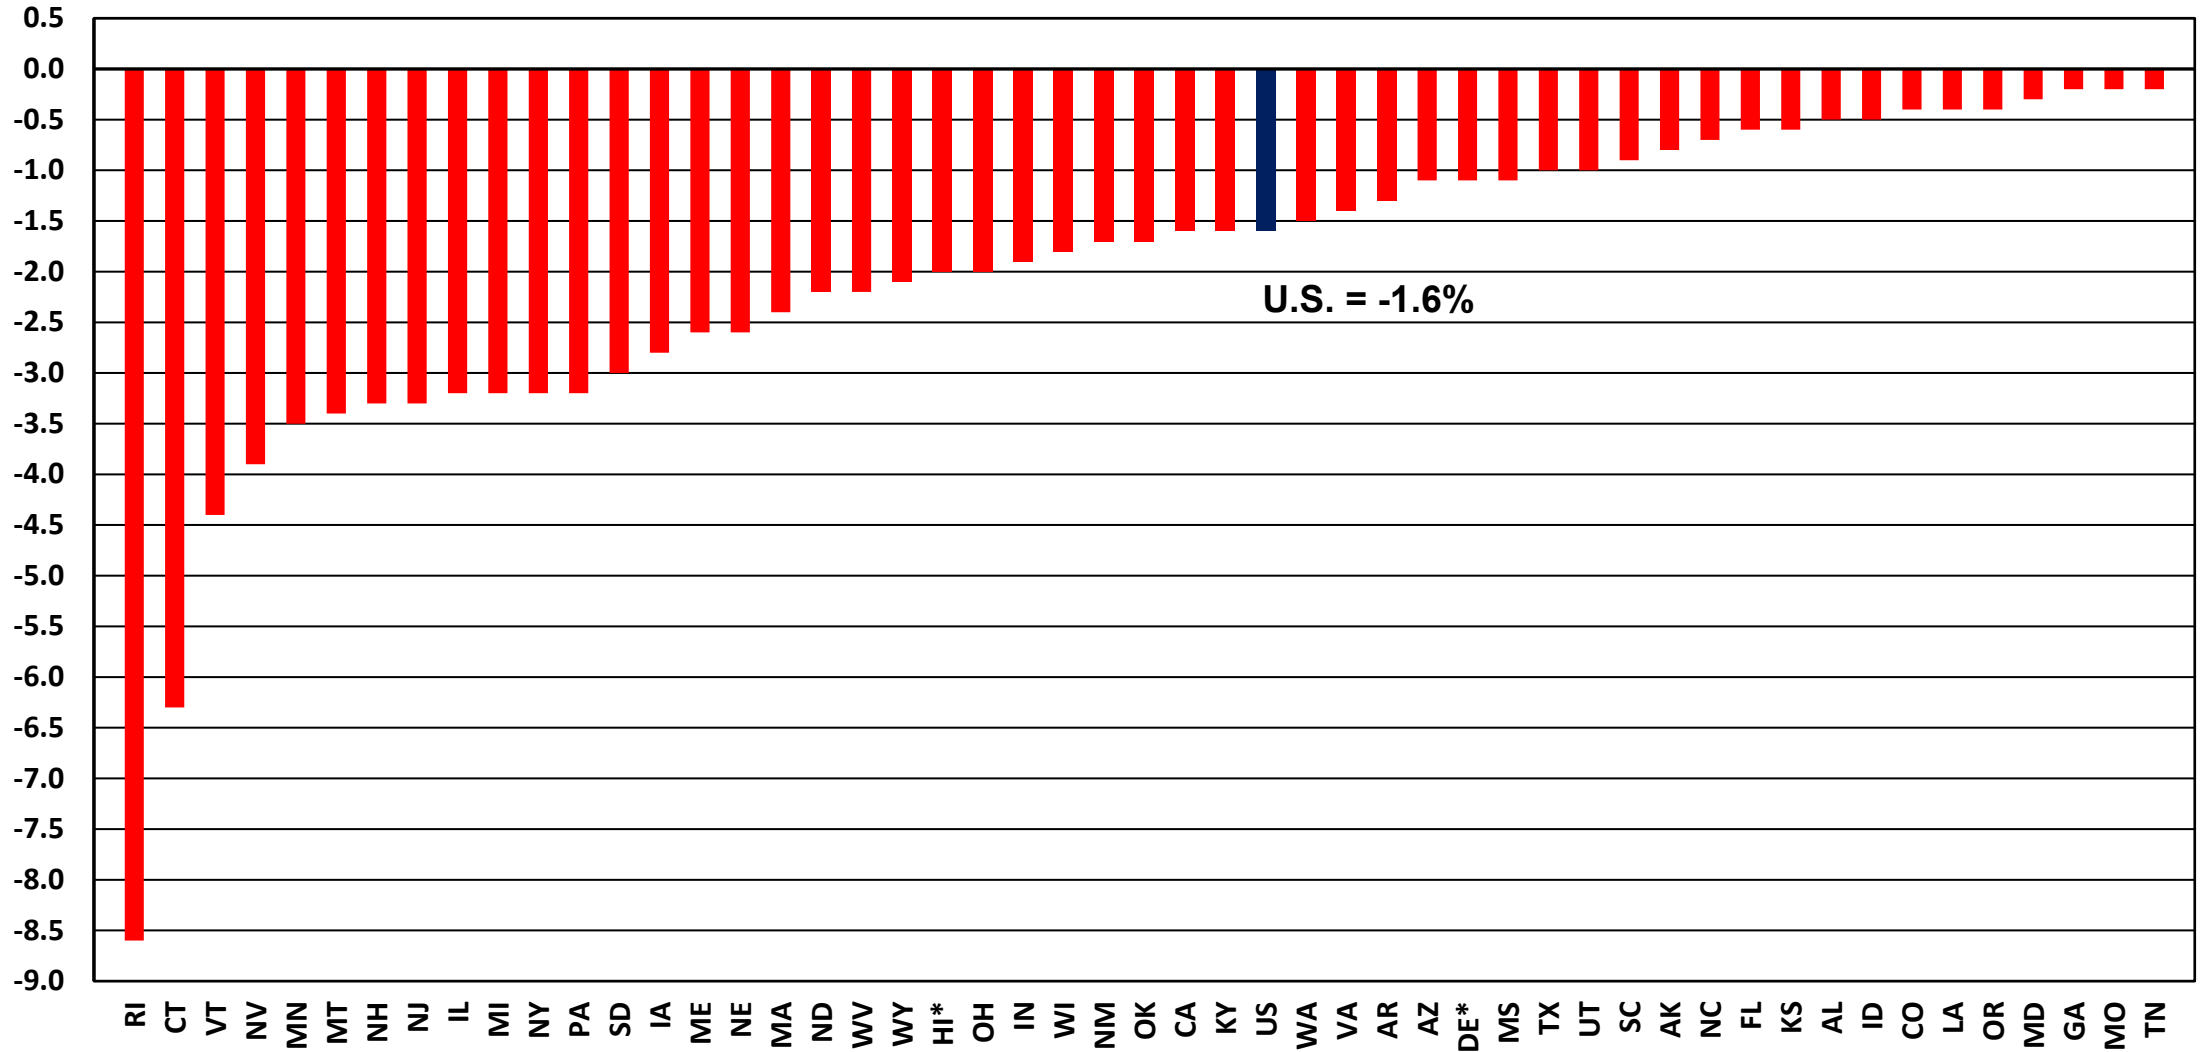

Change in March 2024 Estimated NSA State Construction Unemployment Rates From February 2024

* Unemployment Rate is for Construction + Mining + Logging