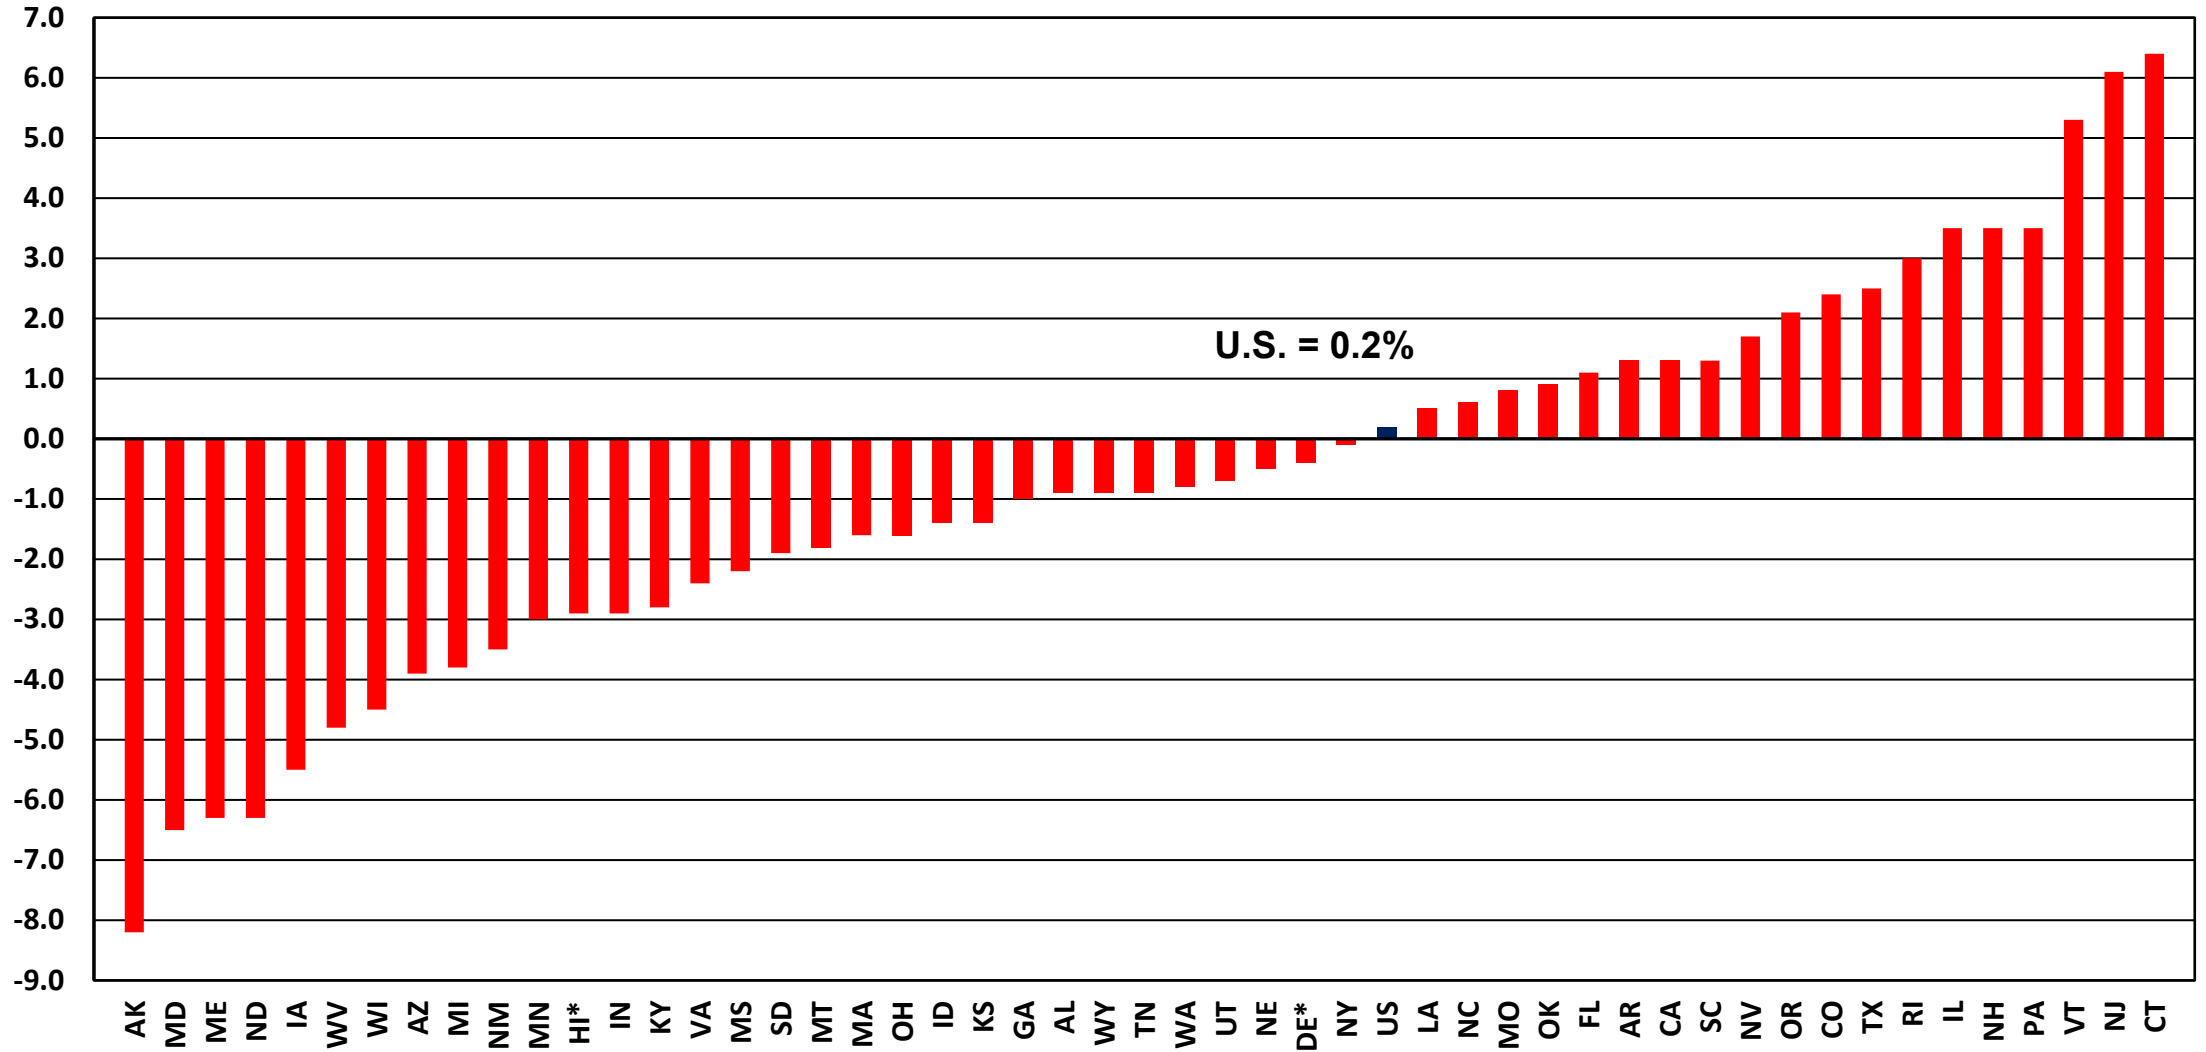

Change in March 2024 Estimated NSA State Construction Unemployment Rates From March 2019

* Unemployment Rate is for Construction + Mining + Logging