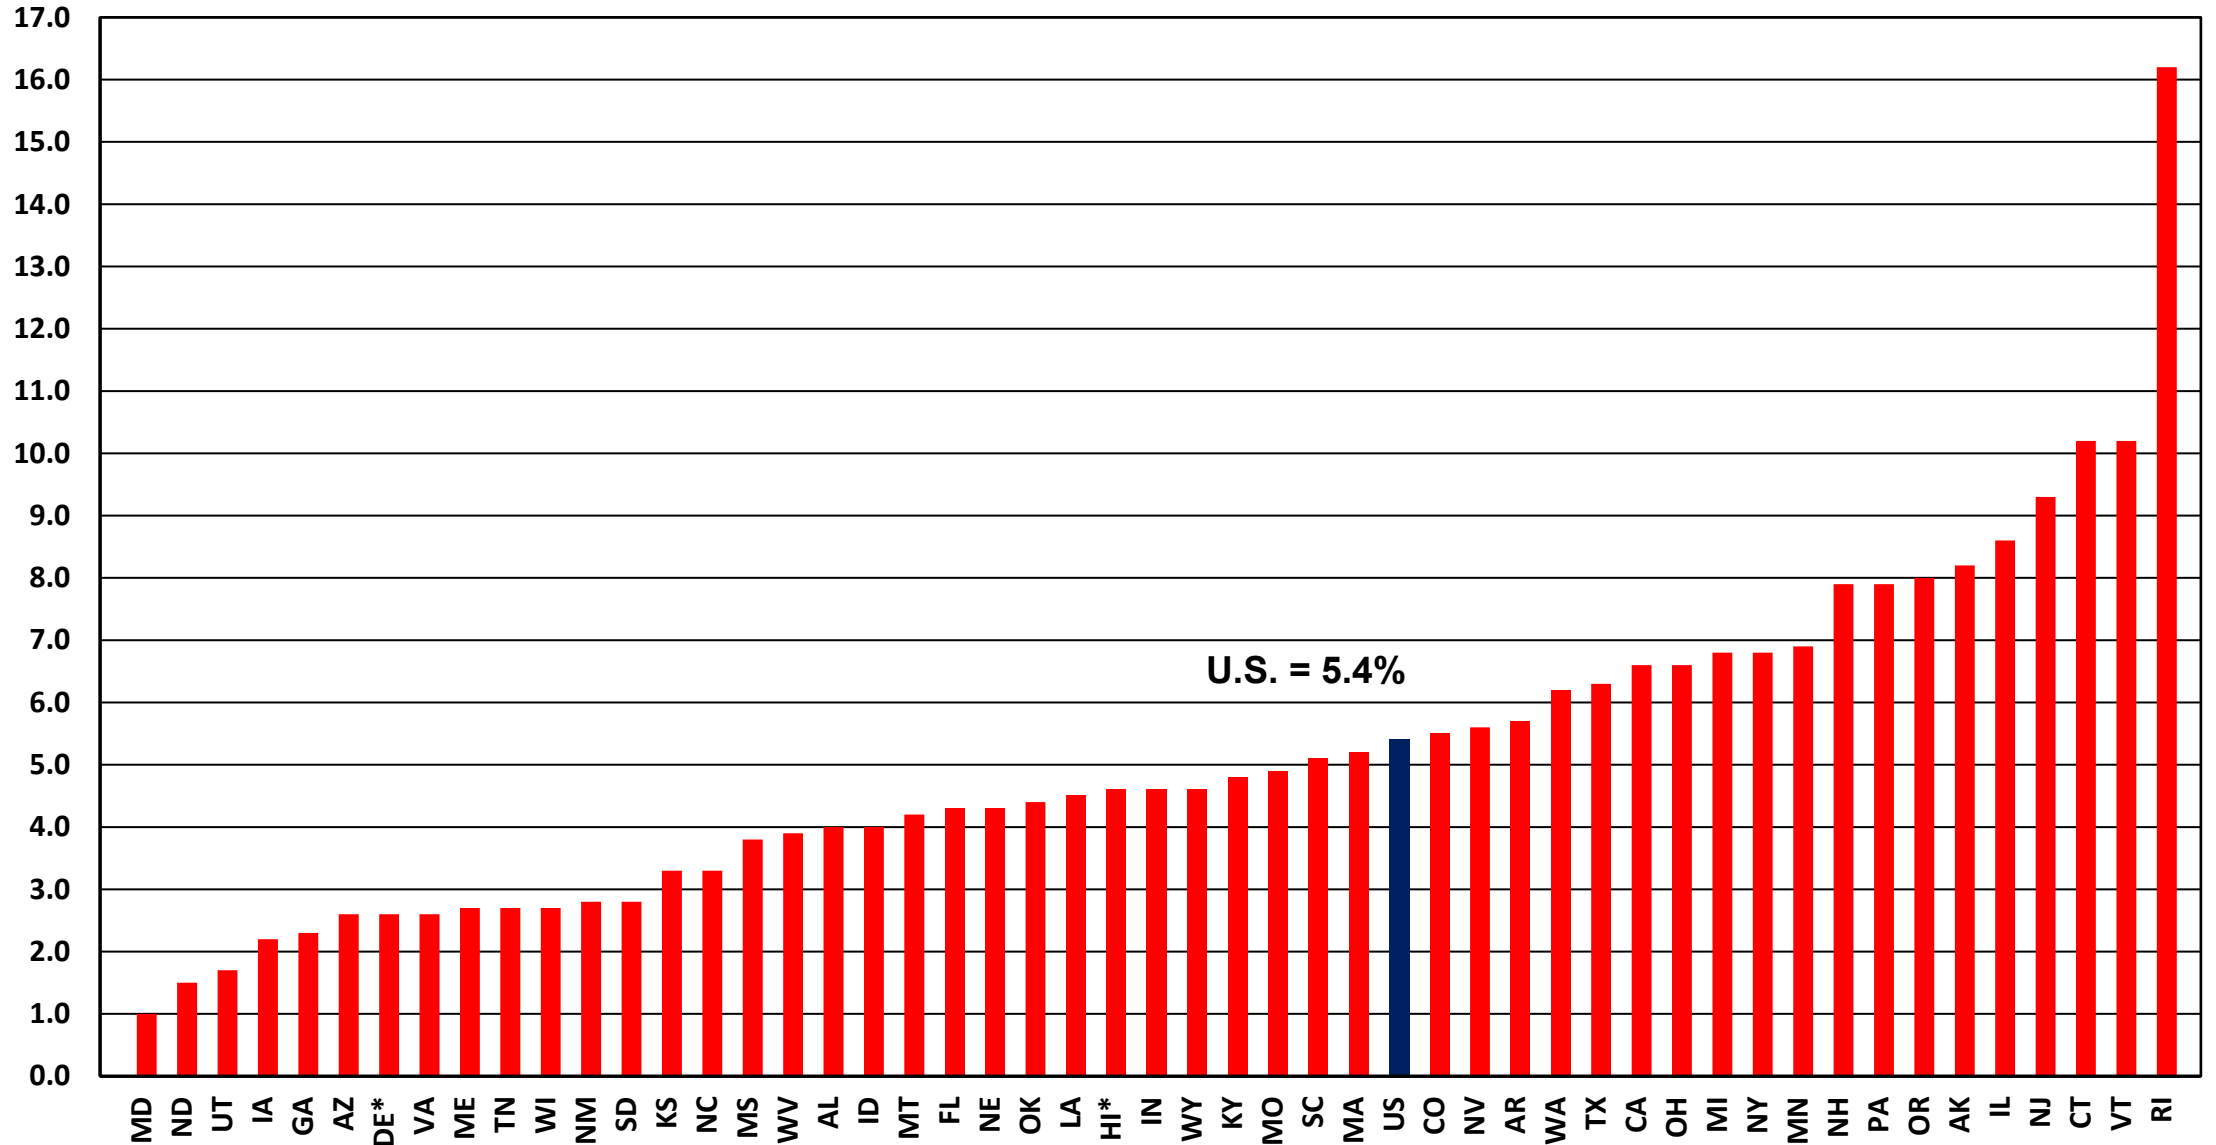

March 2024 Estimated NSA State Construction Unemployment Rates

* Unemployment Rate is for Construction + Mining + Logging

Year-over-Year Change in March 2024 Estimated NSA State Construction Unemployment Rates

* Unemployment Rate is for Construction + Mining + Logging

Associated Builders and Contractors, Markstein Advisors

Change in March 2024 Estimated NSA State Construction Unemployment Rates From February 2024