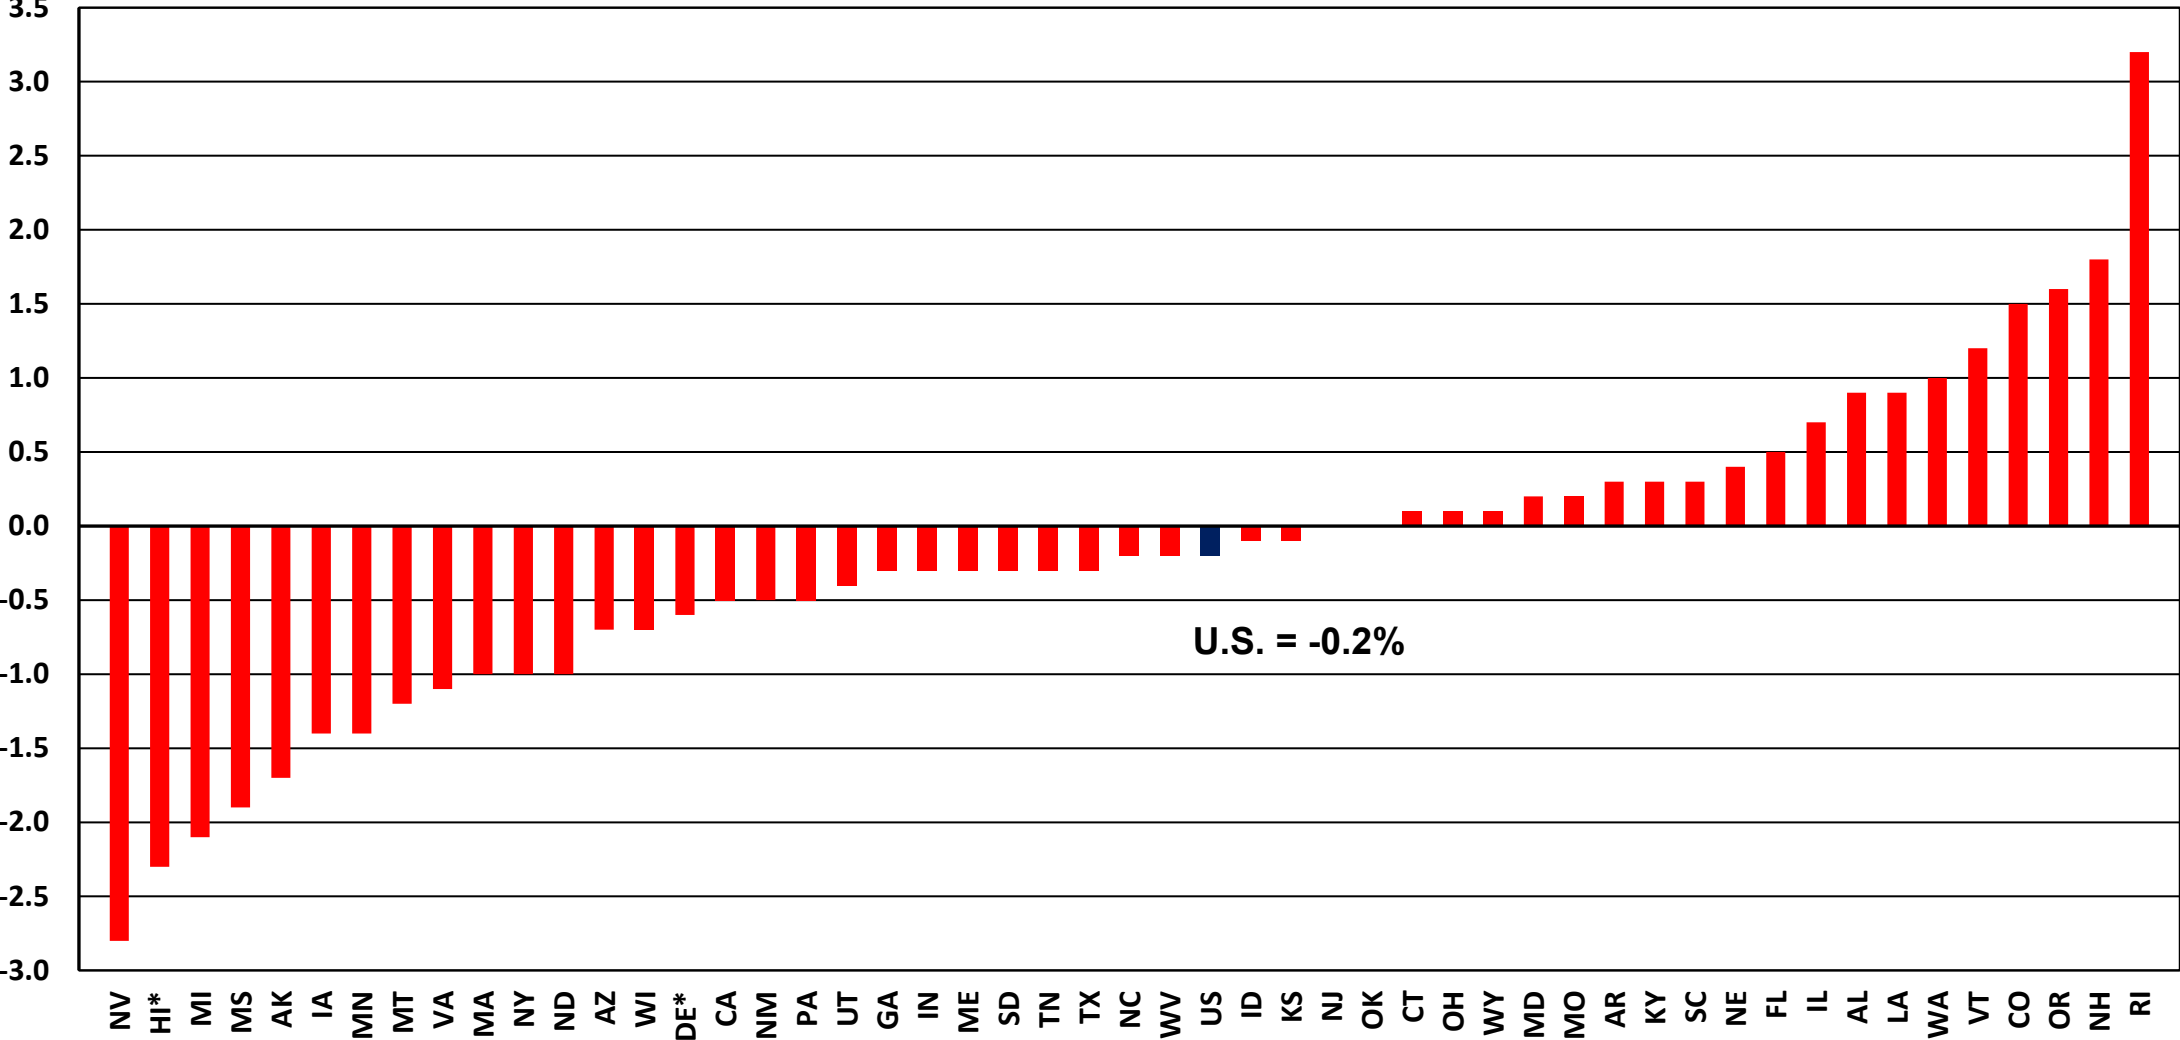

March 2024 Estimated NSA State Construction Unemployment Rates

* Unemployment Rate is for Construction + Mining + Logging

Year-over-Year Change in March 2024 Estimated NSA State Construction Unemployment Rates

* Unemployment Rate is for Construction + Mining + Logging

Associated Builders and Contractors, Markstein Advisors

Change in March 2024 Estimated NSA State Construction Unemployment Rates From February 2024