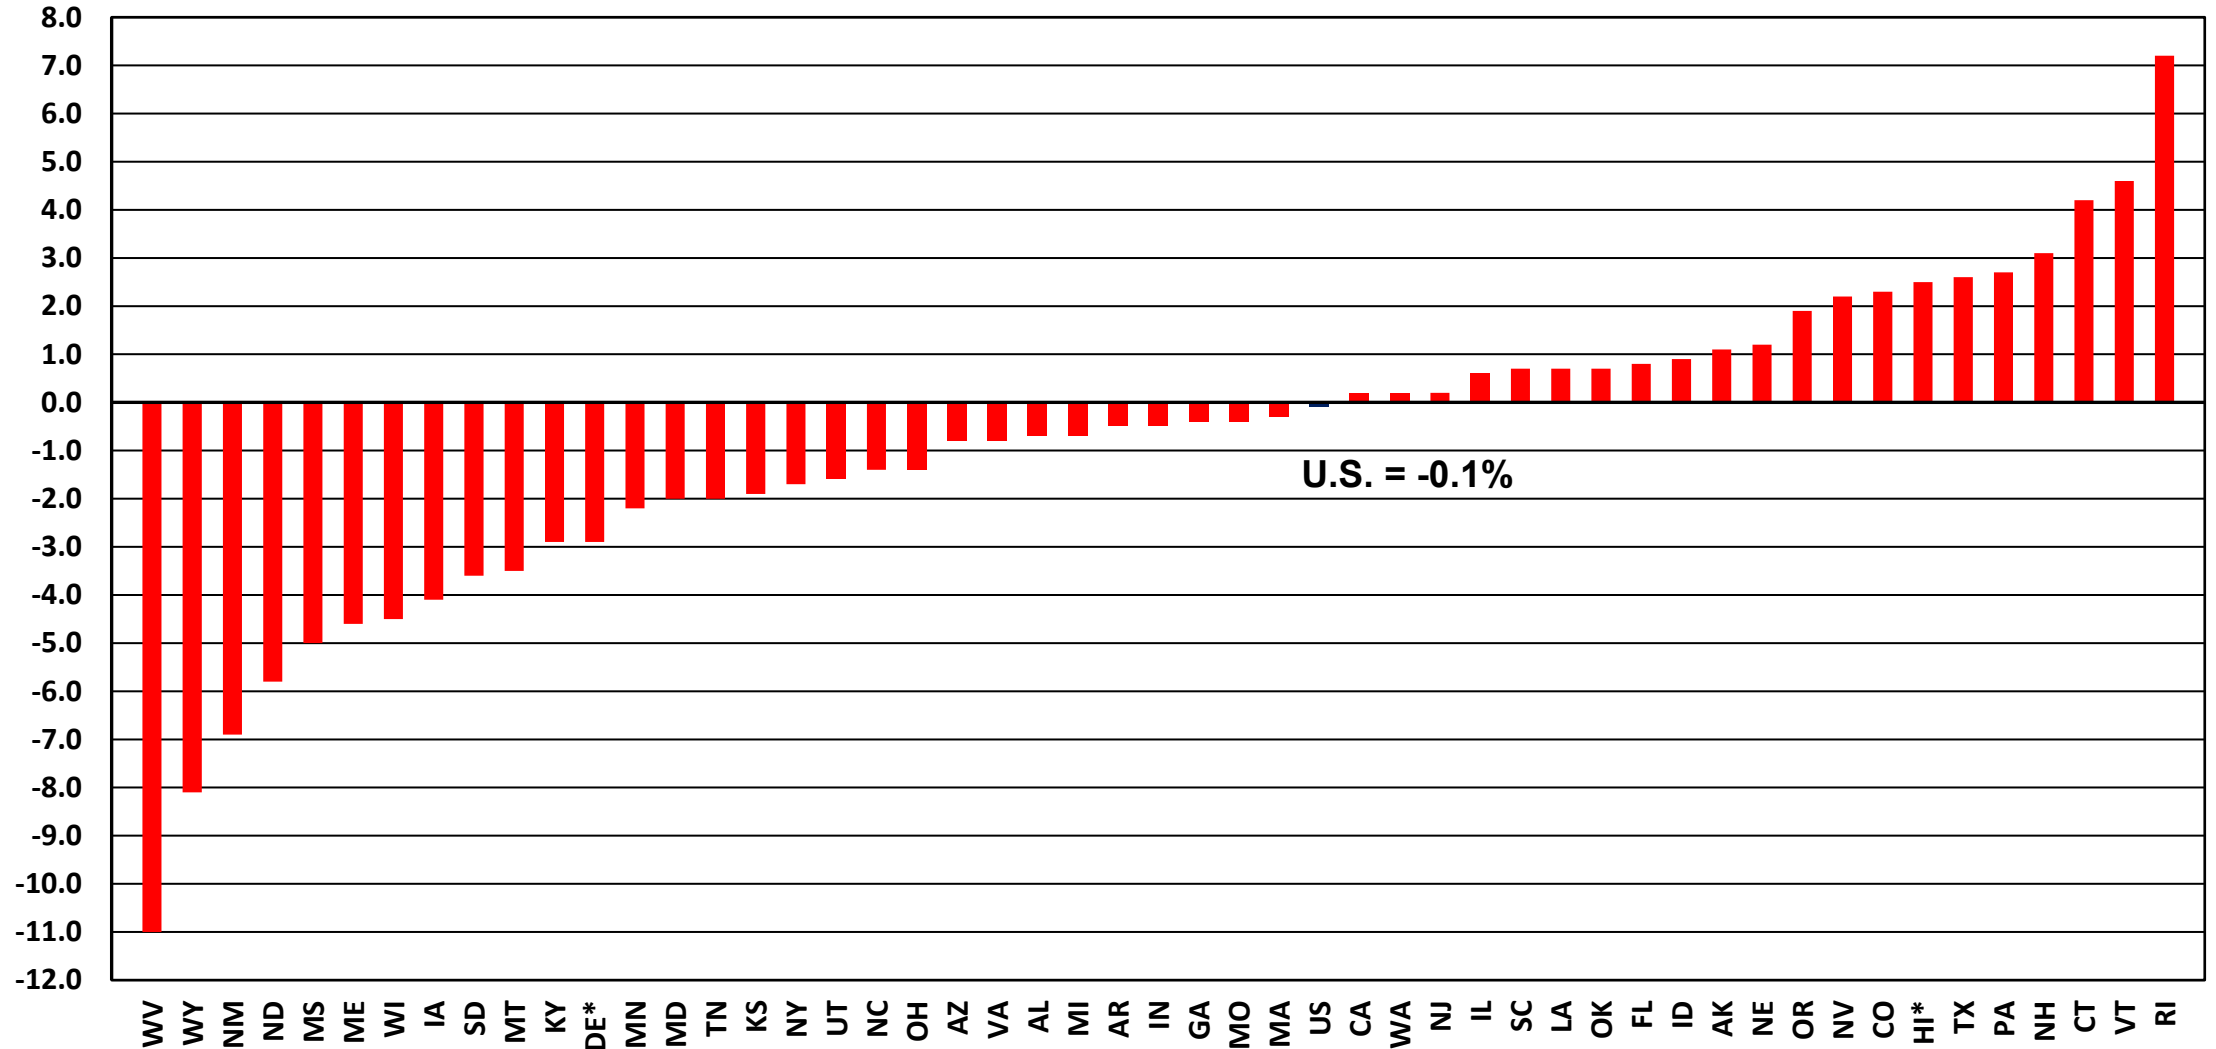

Change in March 2024 Estimated NSA State Construction Unemployment Rates From February 2020

* Unemployment Rate is for Construction + Mining + Logging