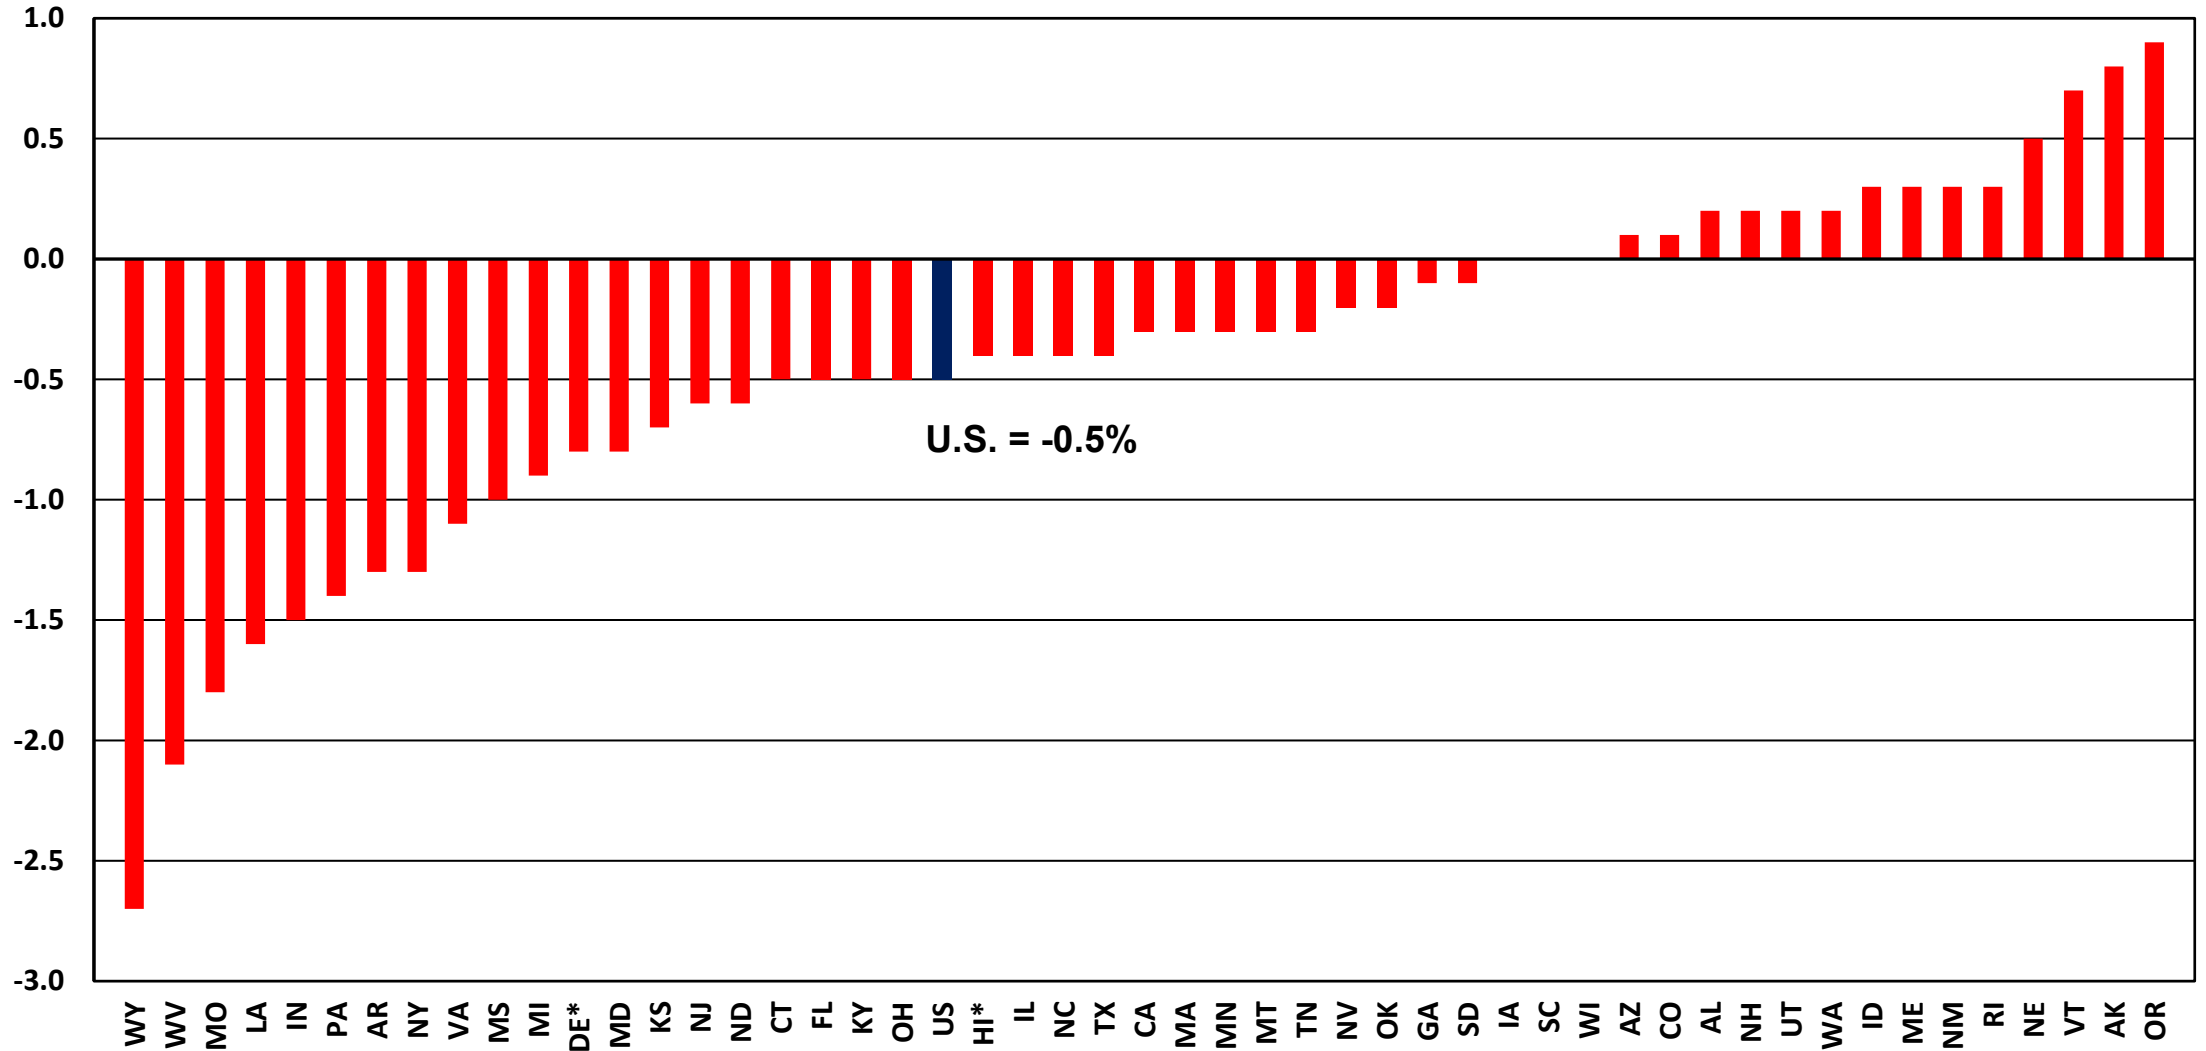

Change in September 2022 Estimated NSA State Construction Unemployment Rates from August 2022

* Unemployment Rate is for Construction + Mining + Logging