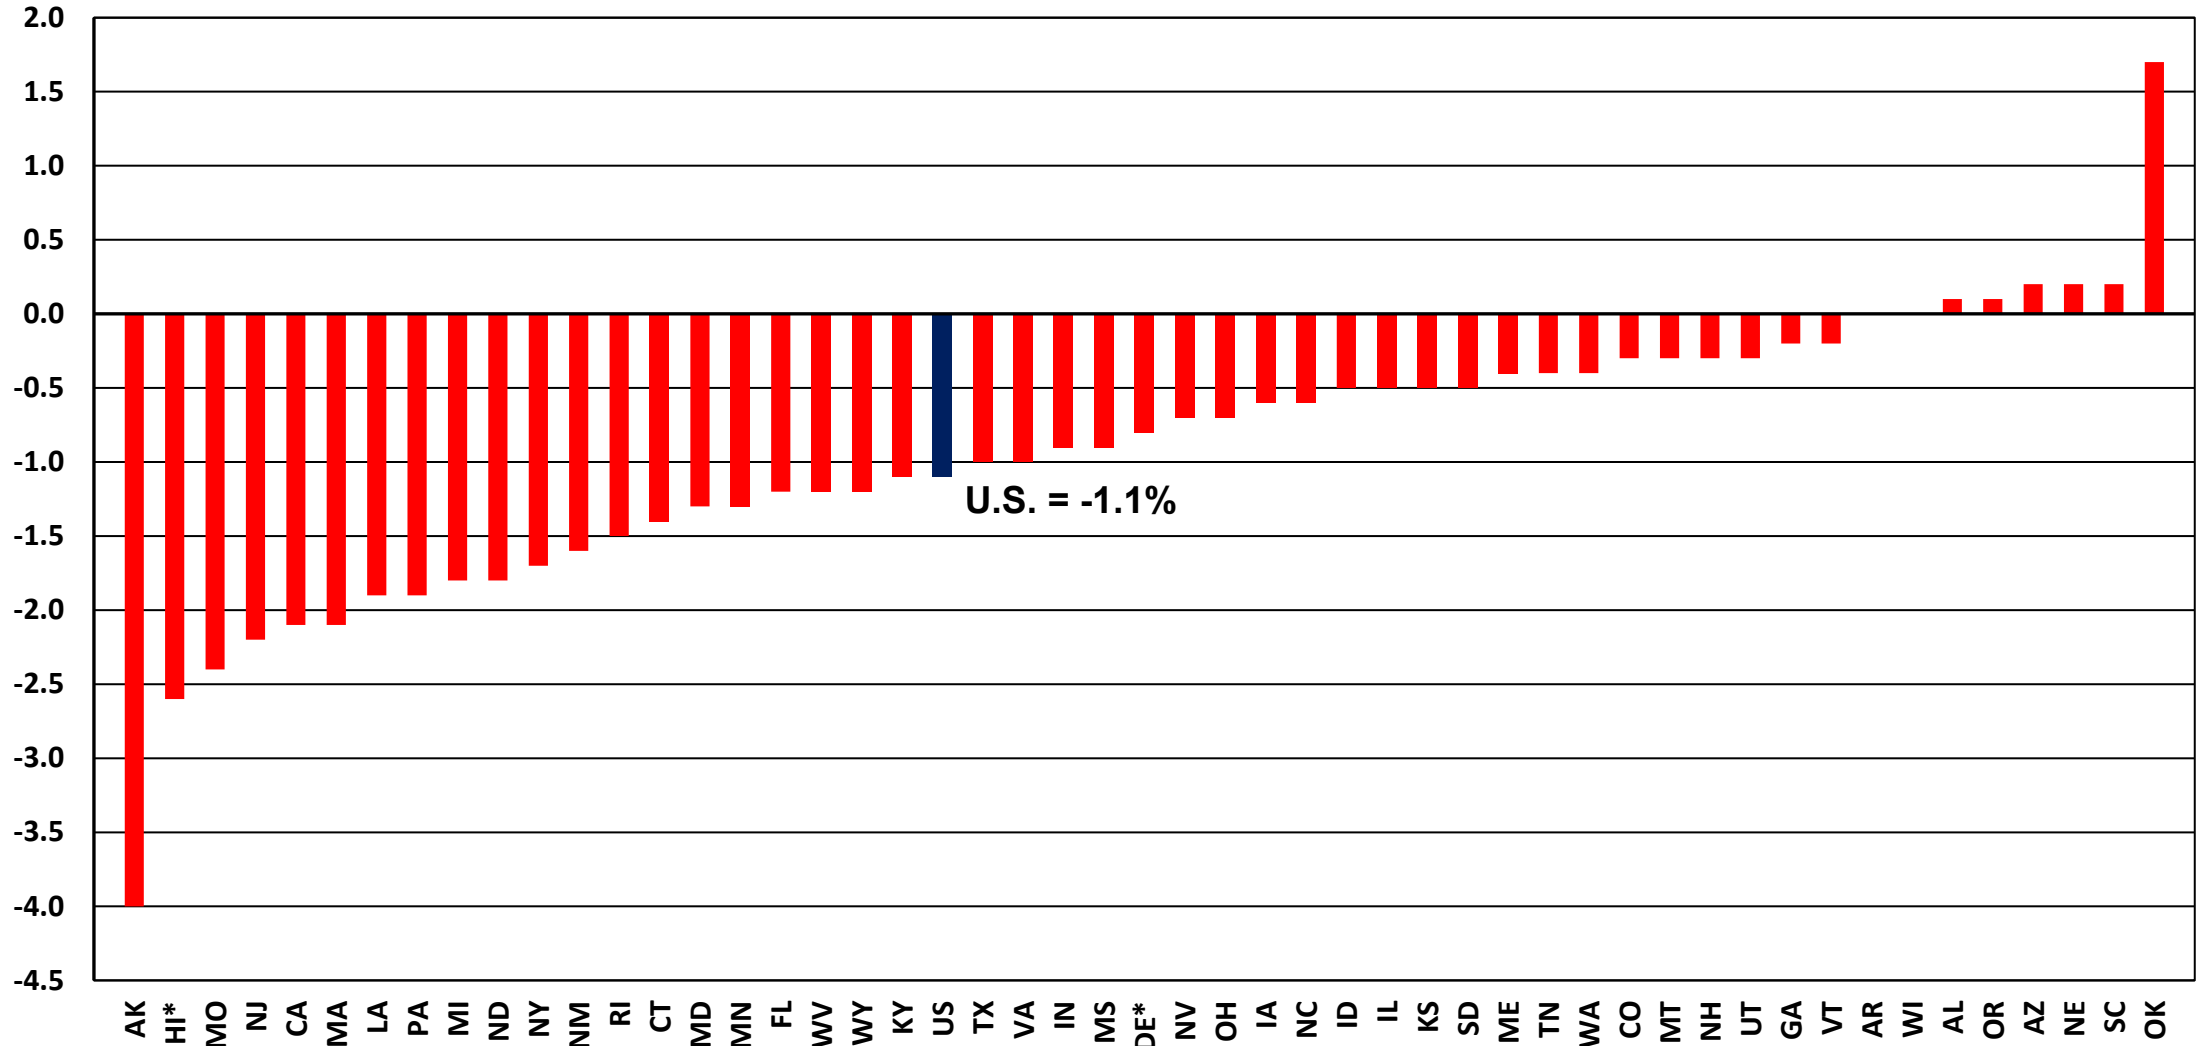

# Year-over-Year Change in September 2022 Estimated NSA State Construction Unemployment Rates

\* Unemployment Rate is for Construction + Mining + Logging

Associated Builders and Contractors, Markstein Advisors