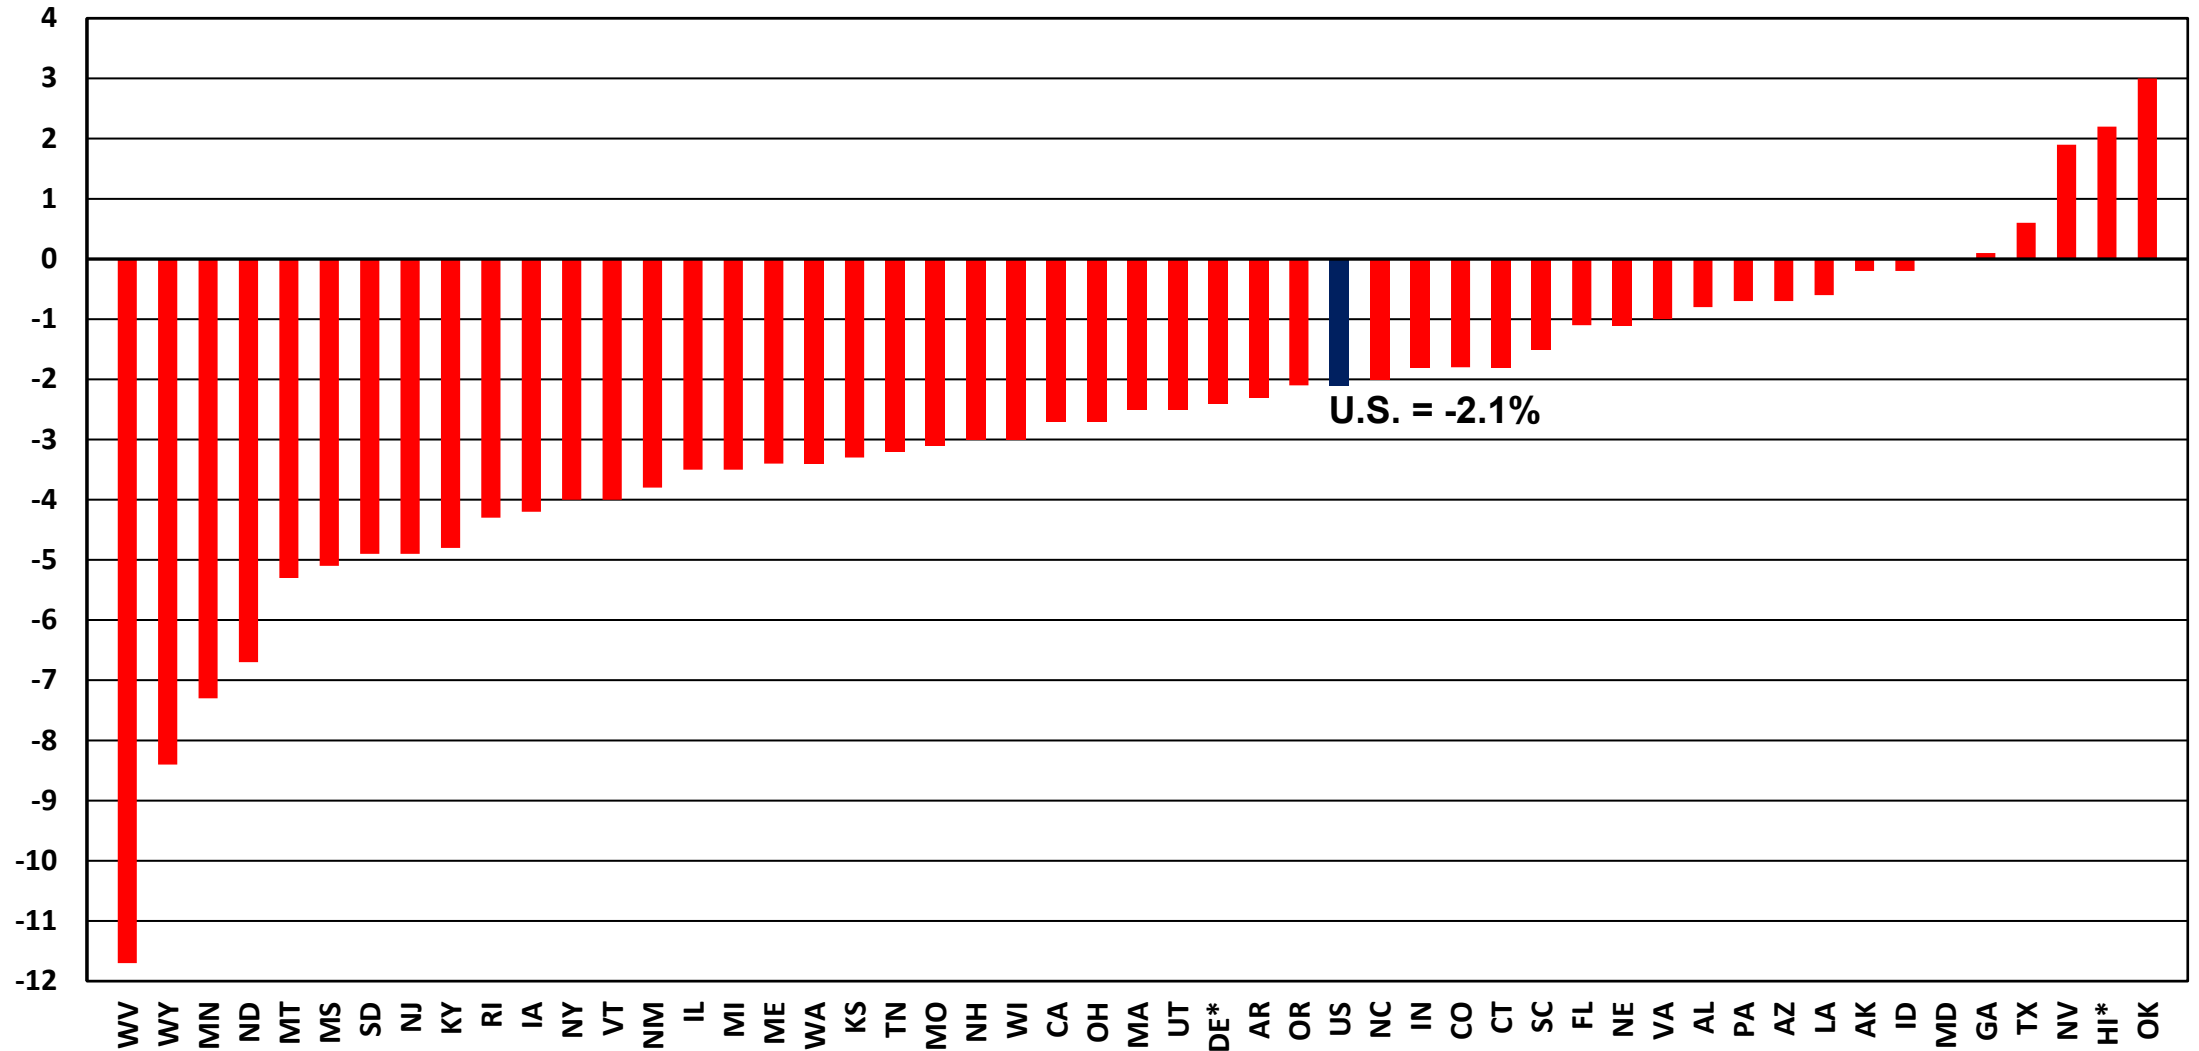

Change in September 2022 Estimated NSA State Construction Unemployment Rates from February 2020

* Unemployment Rate is for Construction + Mining + Logging