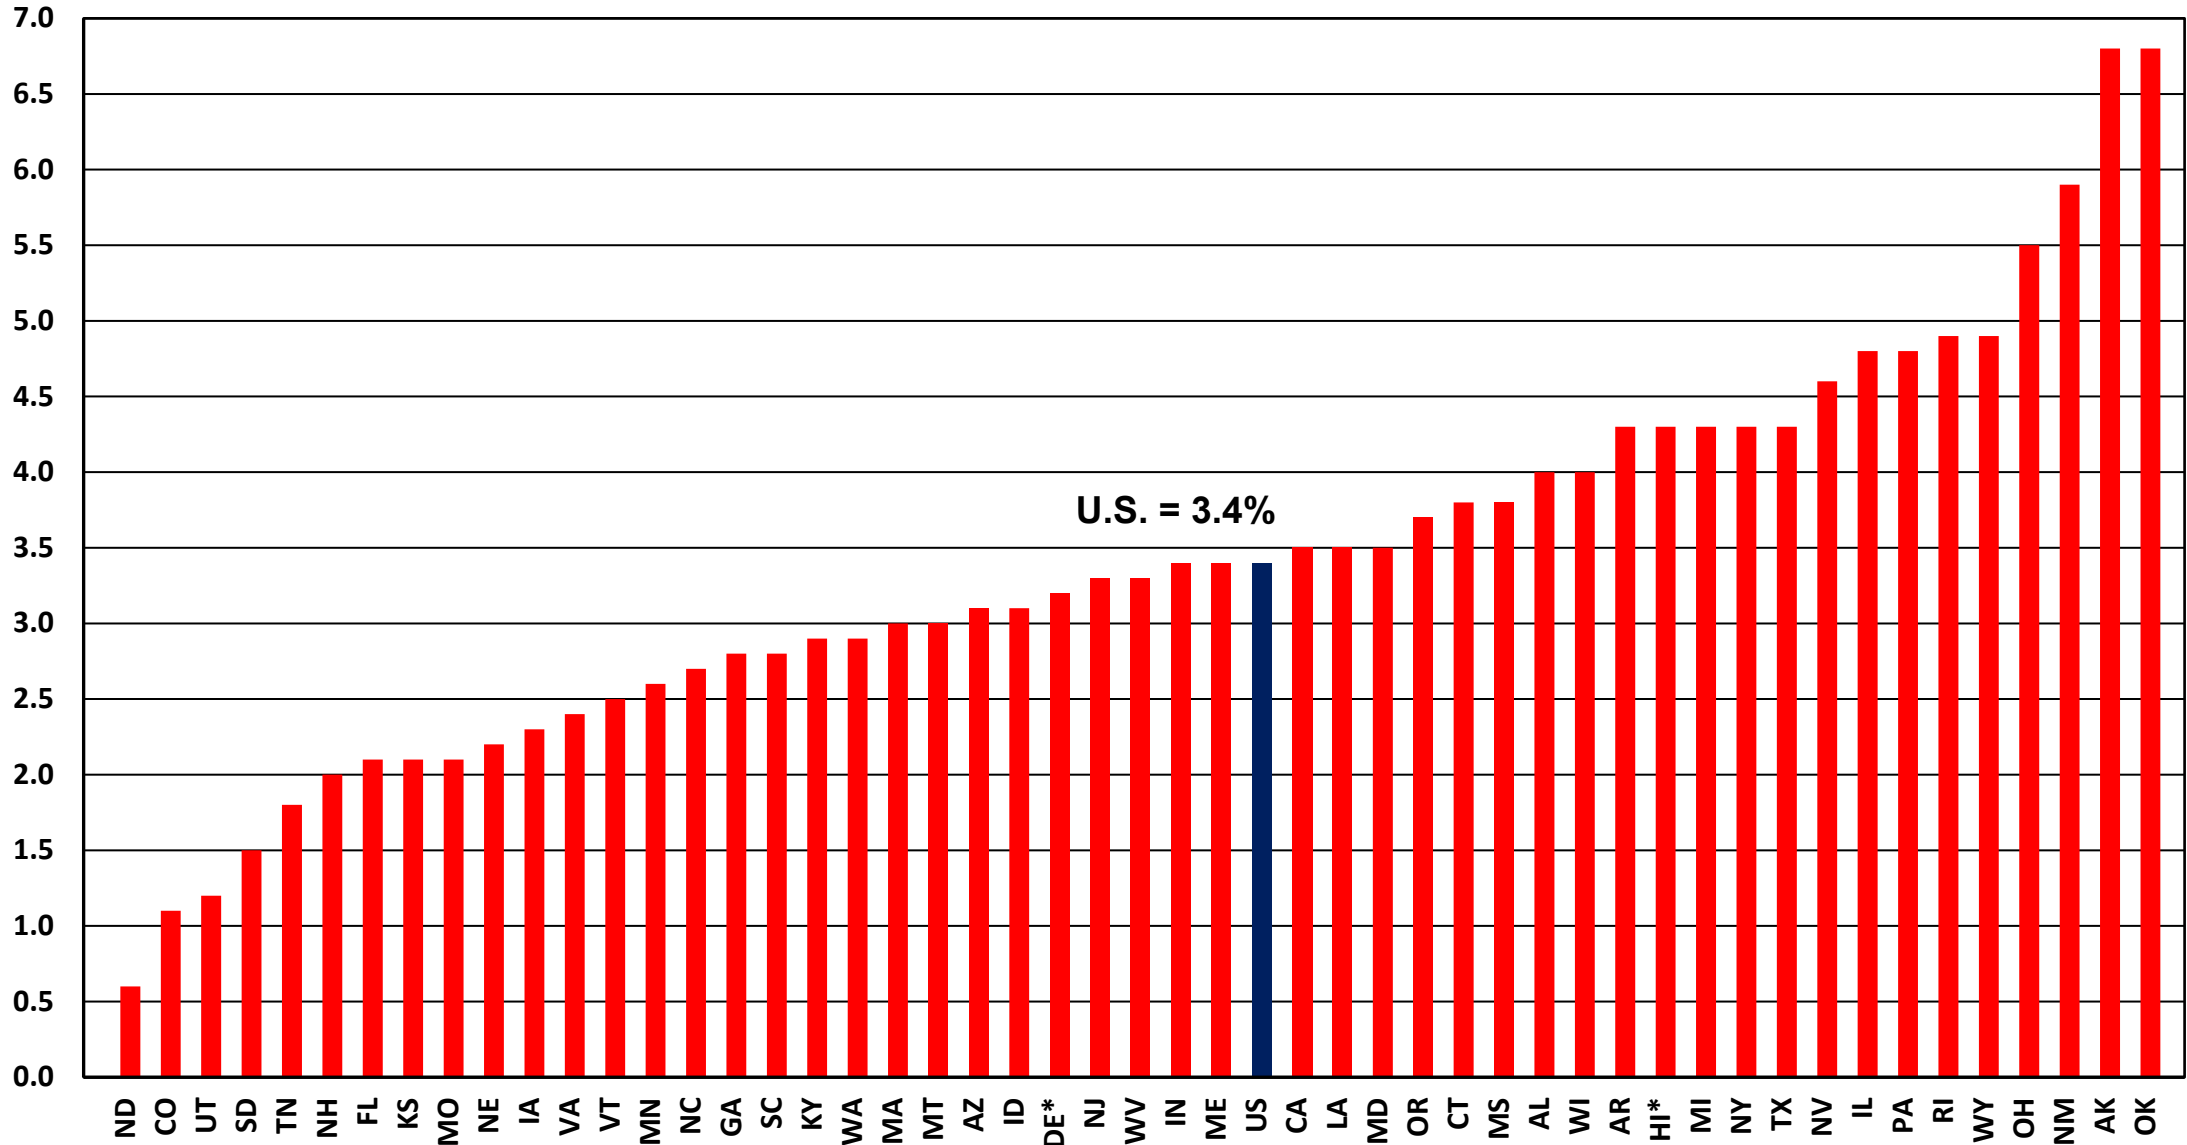

September 2022 Estimated NSA State Construction Unemployment Rates

* Unemployment Rate is for Construction + Mining + Logging

Associated Builders and Contractors, Markstein Advisors