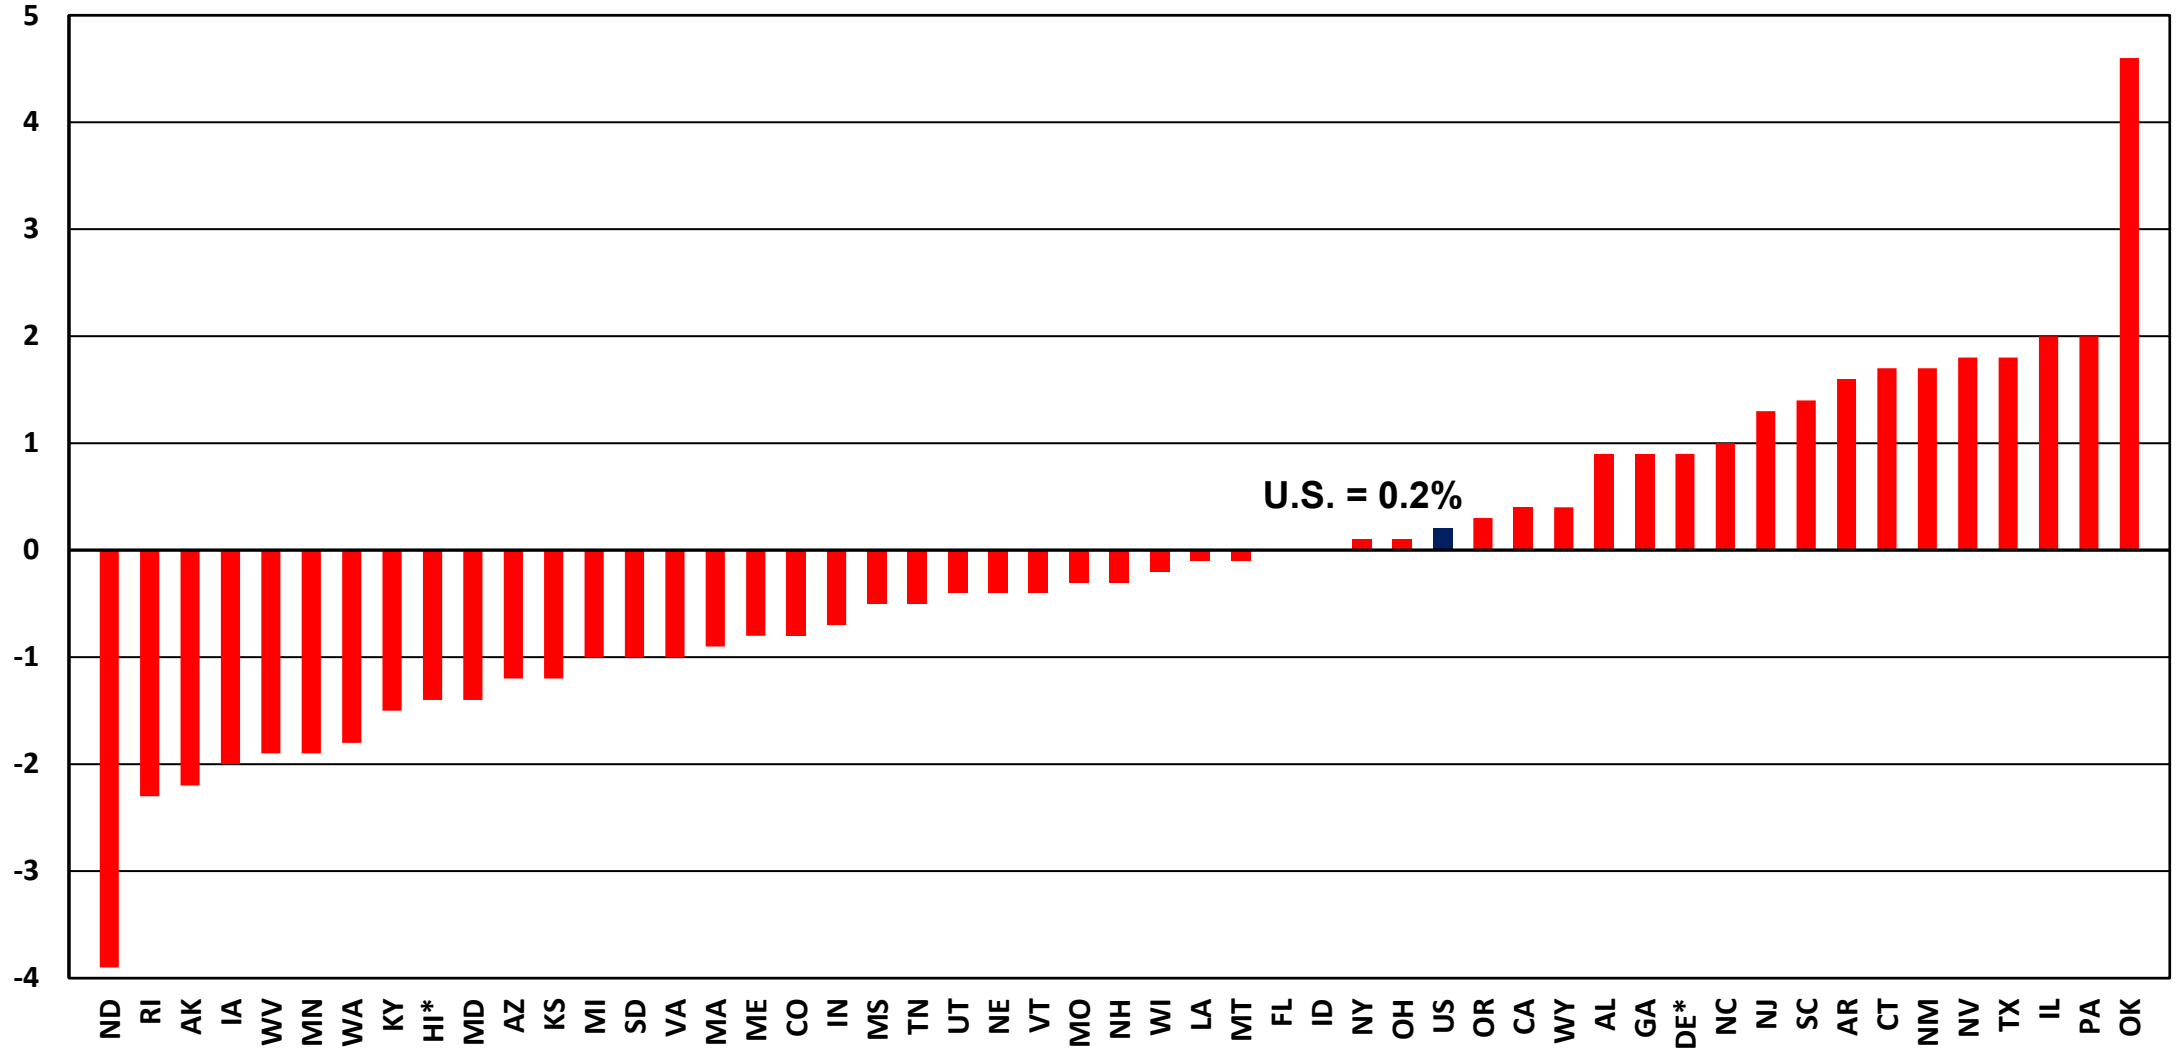

Change in September 2022 Estimated NSA State Construction Unemployment Rates from September 2019

* Unemployment Rate is for Construction + Mining + Logging