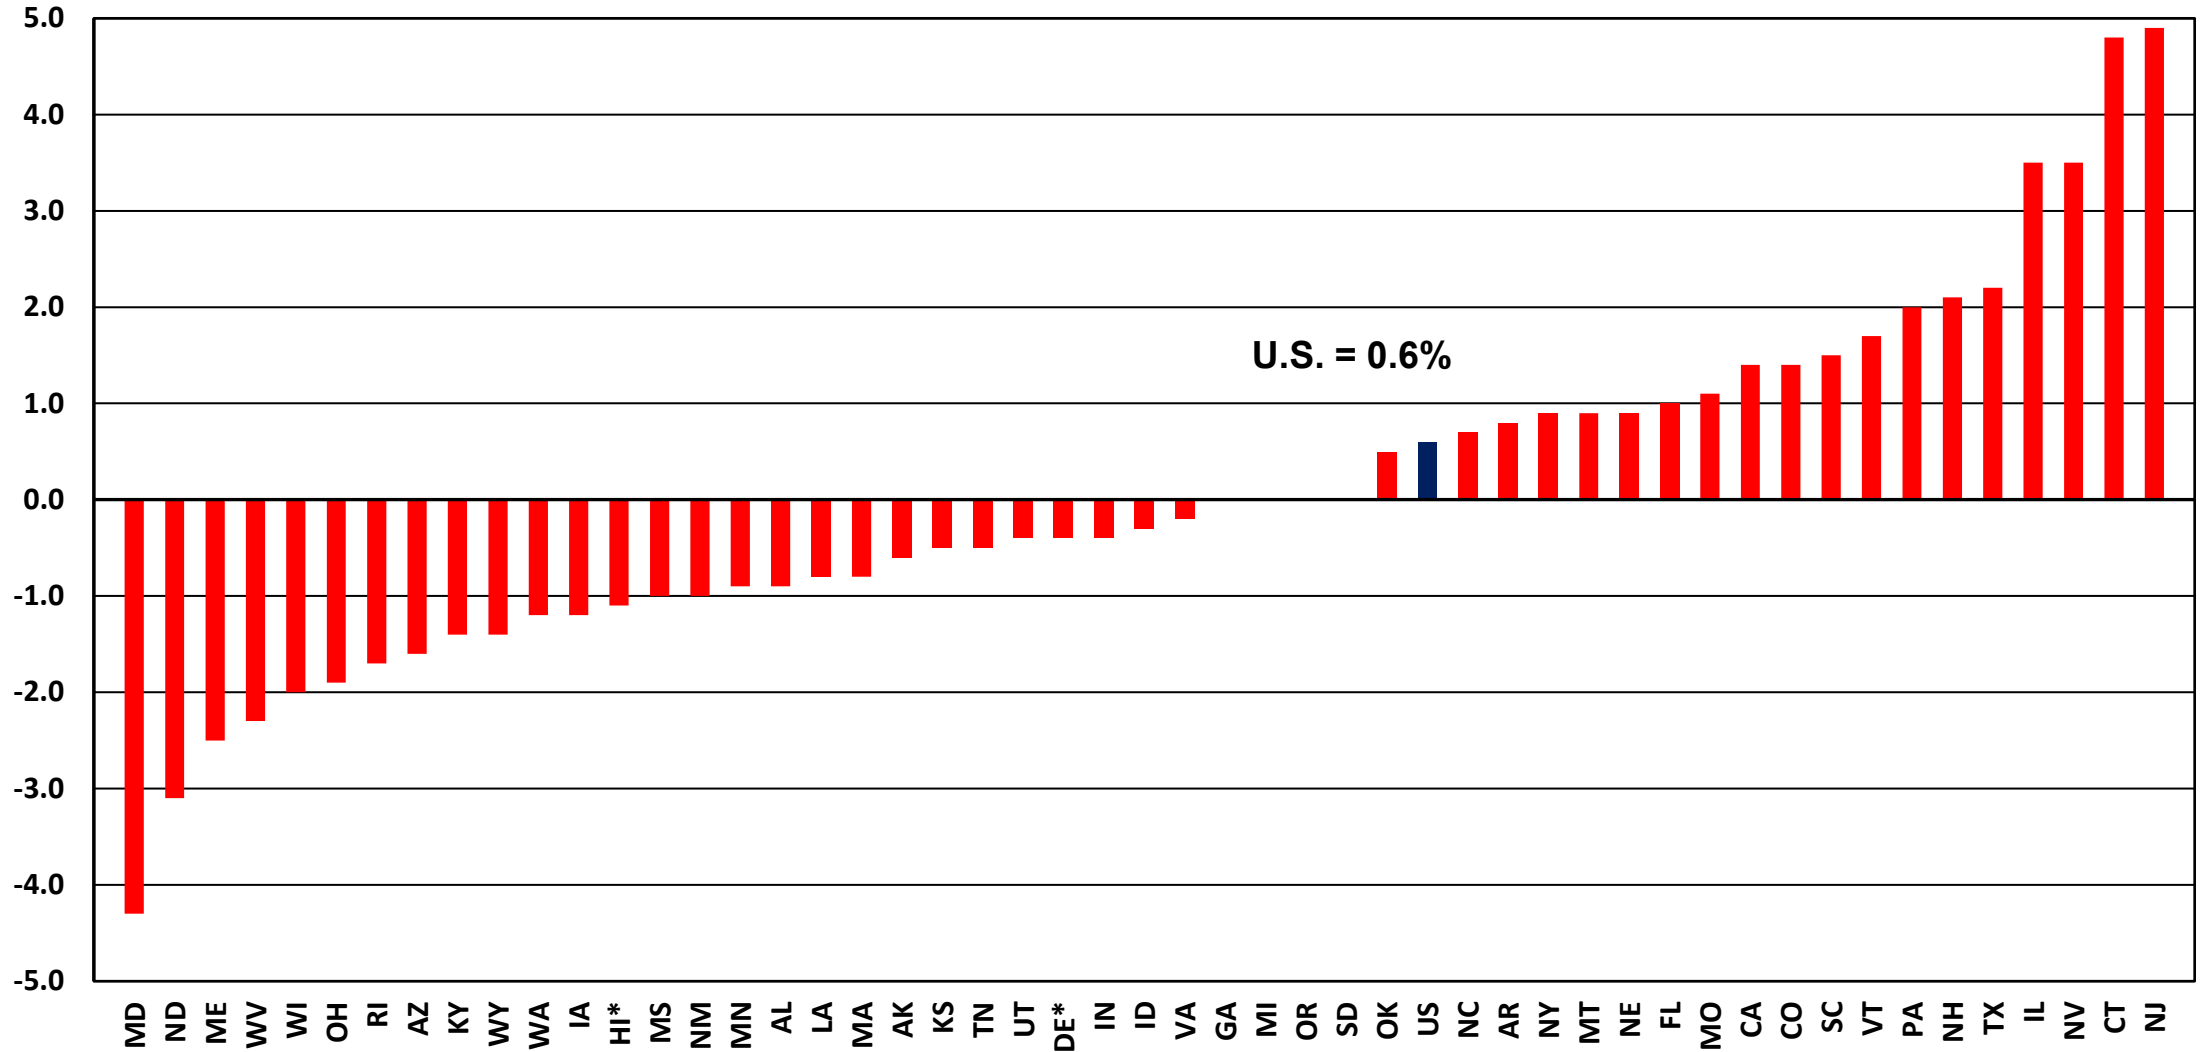

Change in September 2023 Estimated NSA State Construction Unemployment Rates From September 2019

* Unemployment Rate is for Construction + Mining + Logging