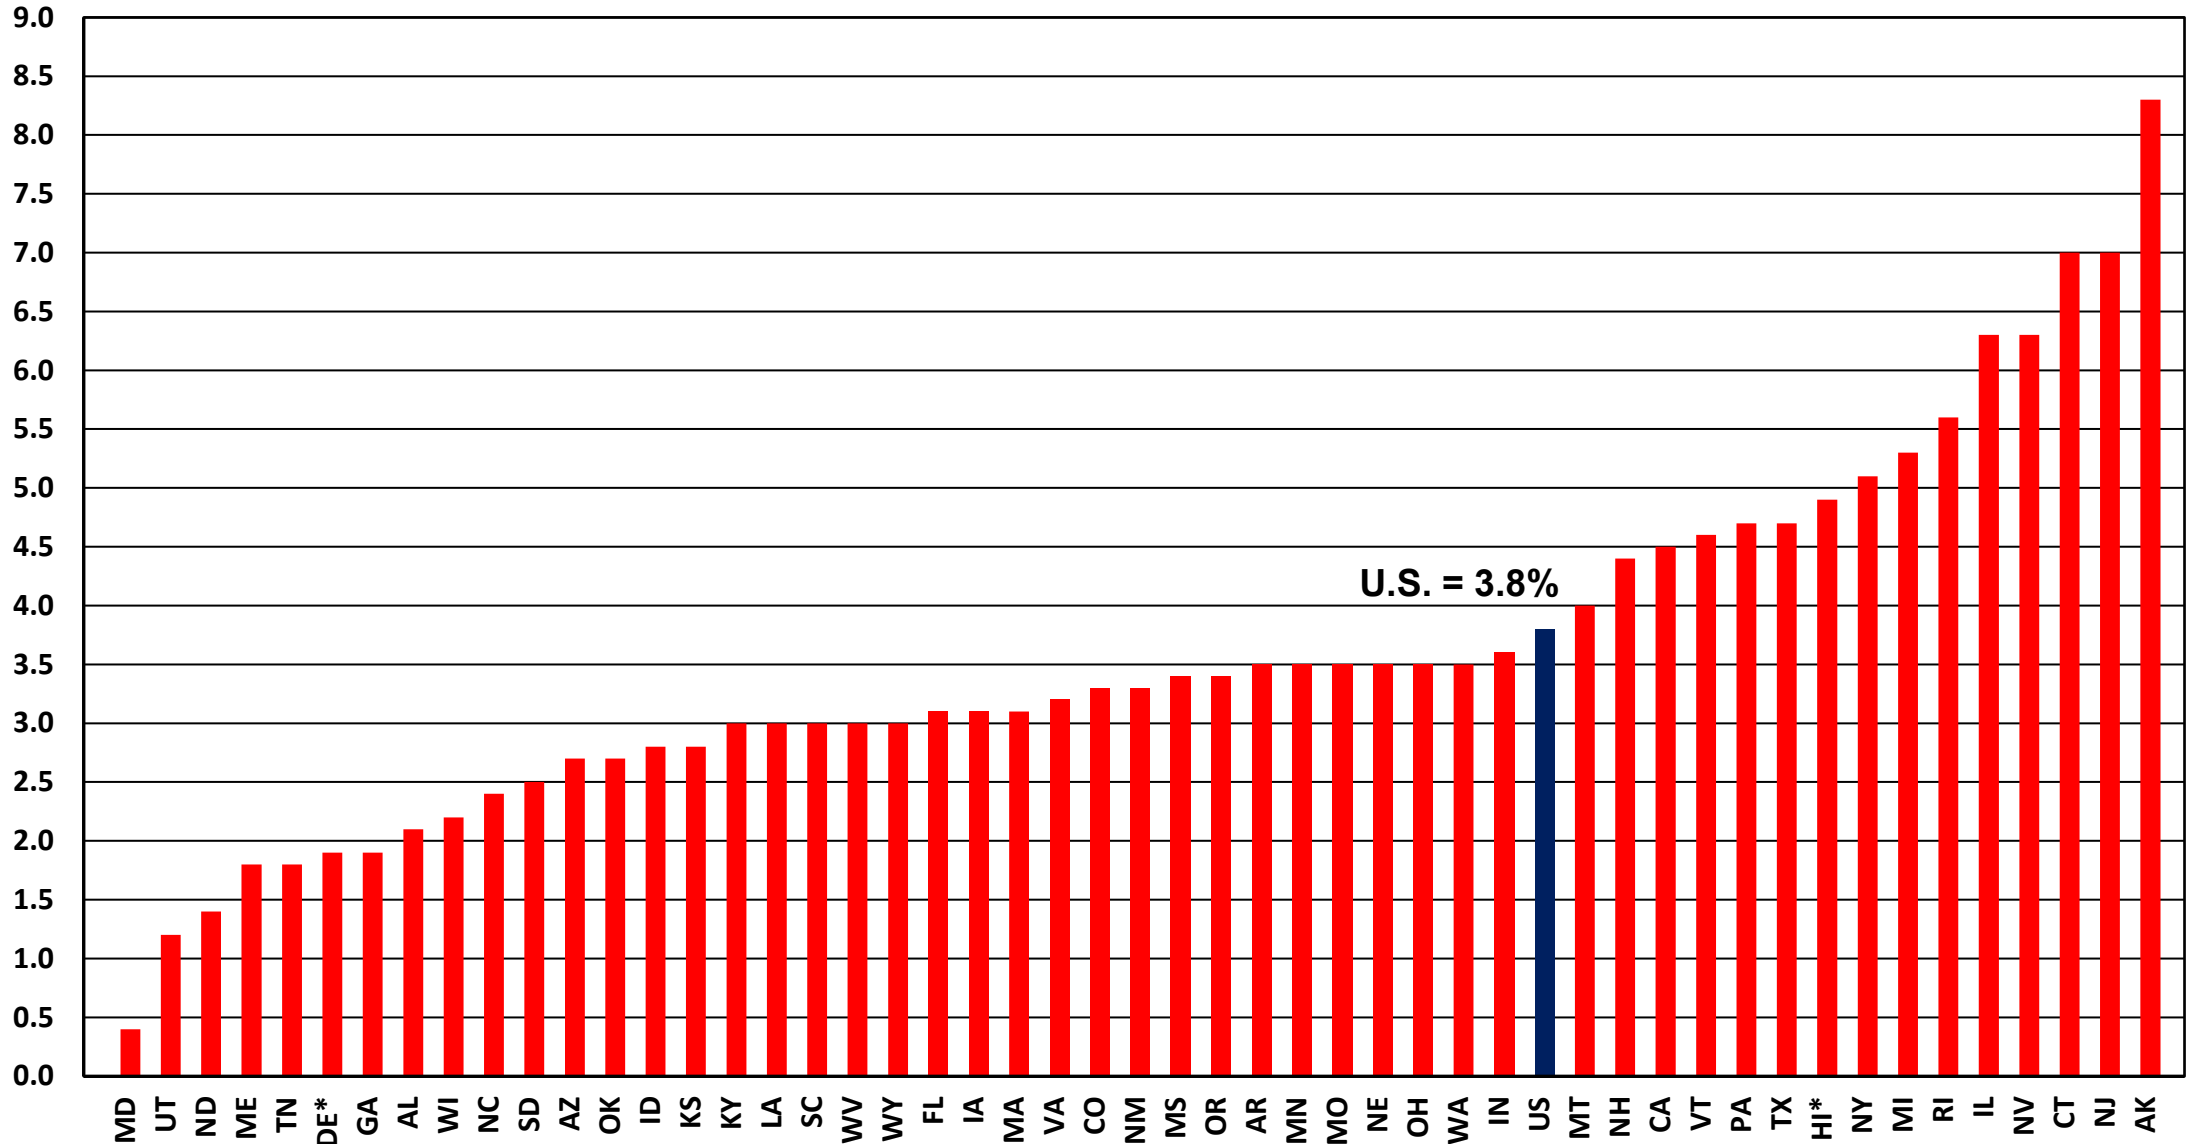

September 2023 Estimated NSA State Construction Unemployment Rates

* Unemployment Rate is for Construction + Mining + Logging

Associated Builders and Contractors, Markstein Advisors

Year-over-Year Change in September 2023 Estimated NSA State Construction Unemployment Rates

* Unemployment Rate is for Construction + Mining + Logging

Change in September 2023 Estimated NSA State Construction Unemployment Rates From August 2023

* Unemployment Rate is for Construction + Mining + Logging