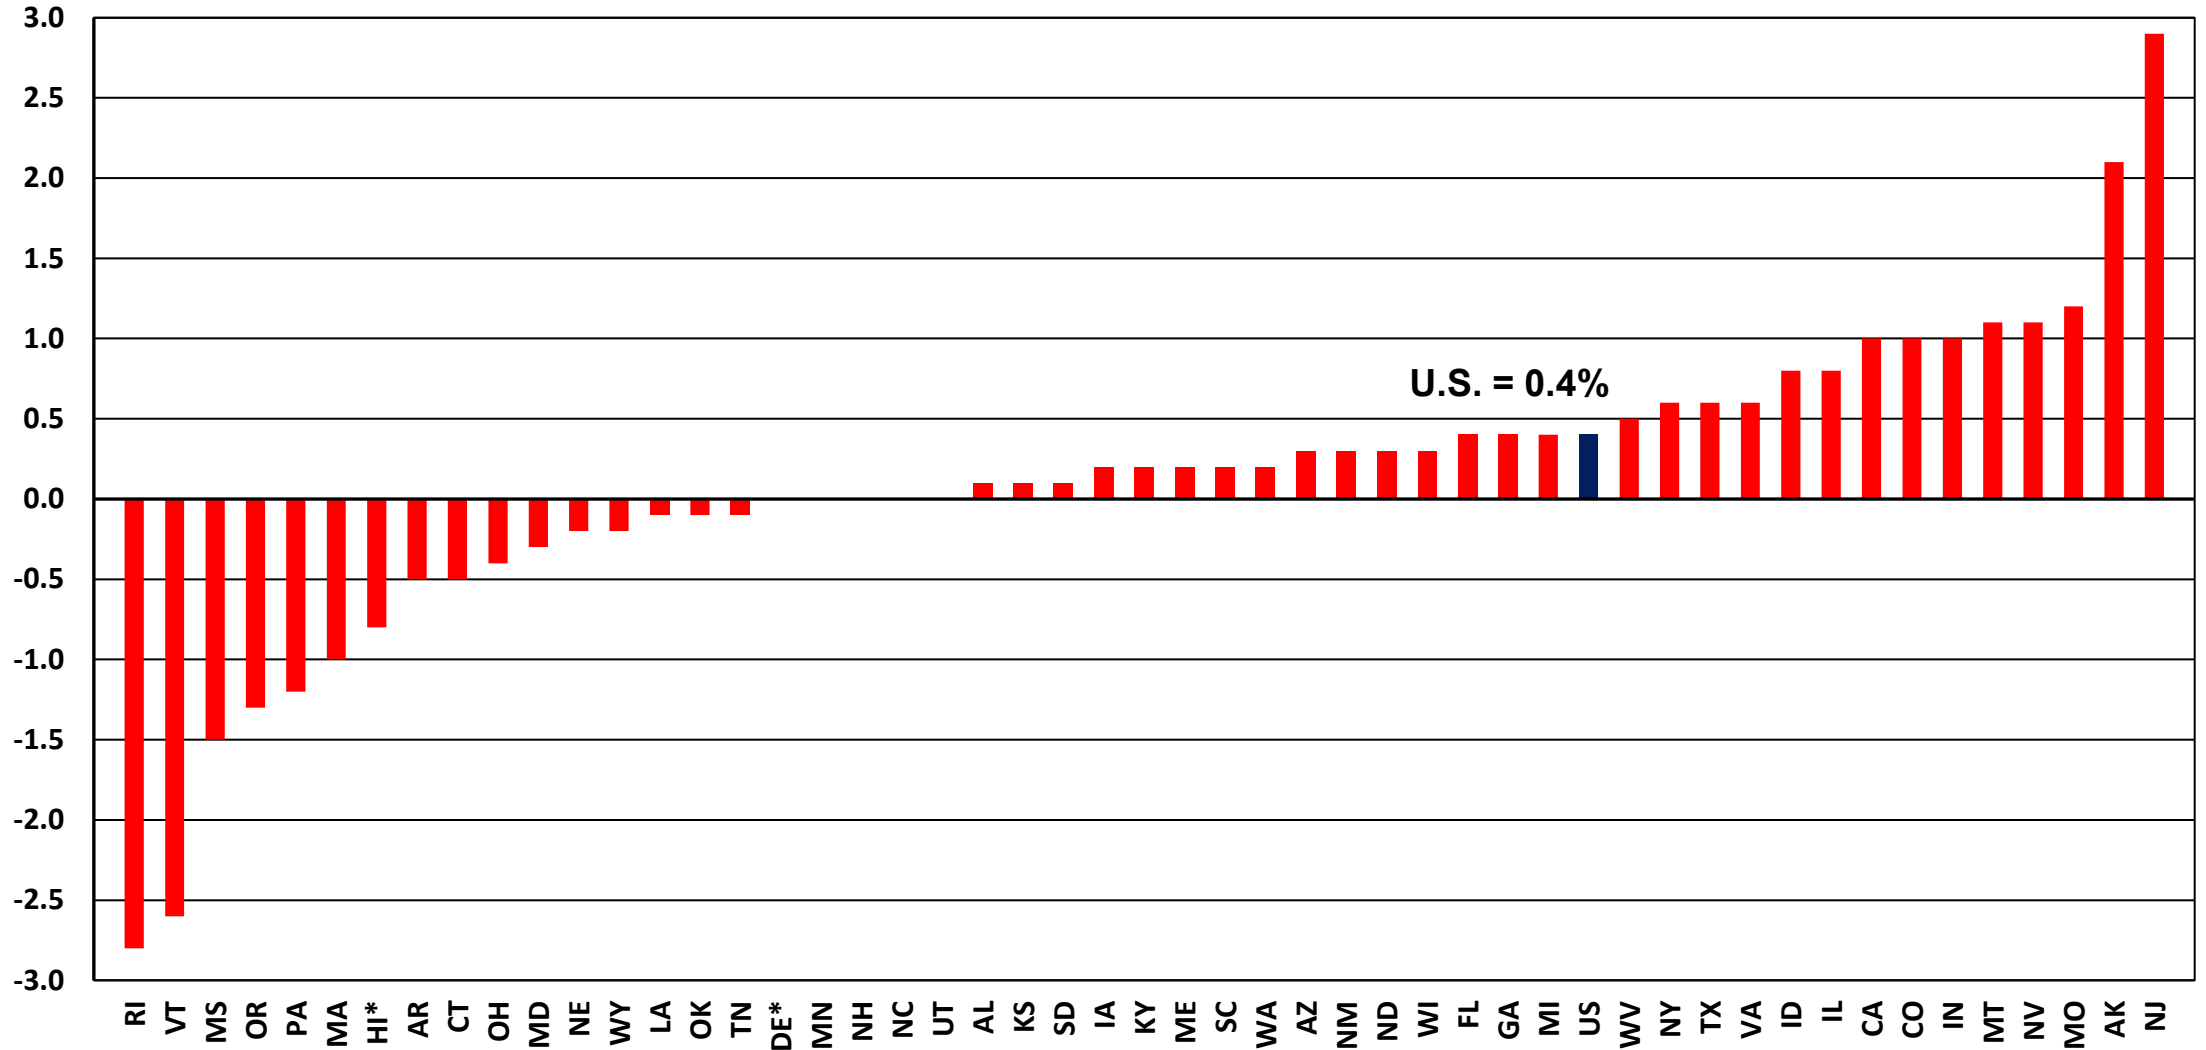

September 2023 Estimated NSA State Construction Unemployment Rates

* Unemployment Rate is for Construction + Mining + Logging

Associated Builders and Contractors, Markstein Advisors

Year-over-Year Change in September 2023 Estimated NSA State Construction Unemployment Rates

* Unemployment Rate is for Construction + Mining + Logging

Change in September 2023 Estimated NSA State Construction Unemployment Rates From August 2023

* Unemployment Rate is for Construction + Mining + Logging