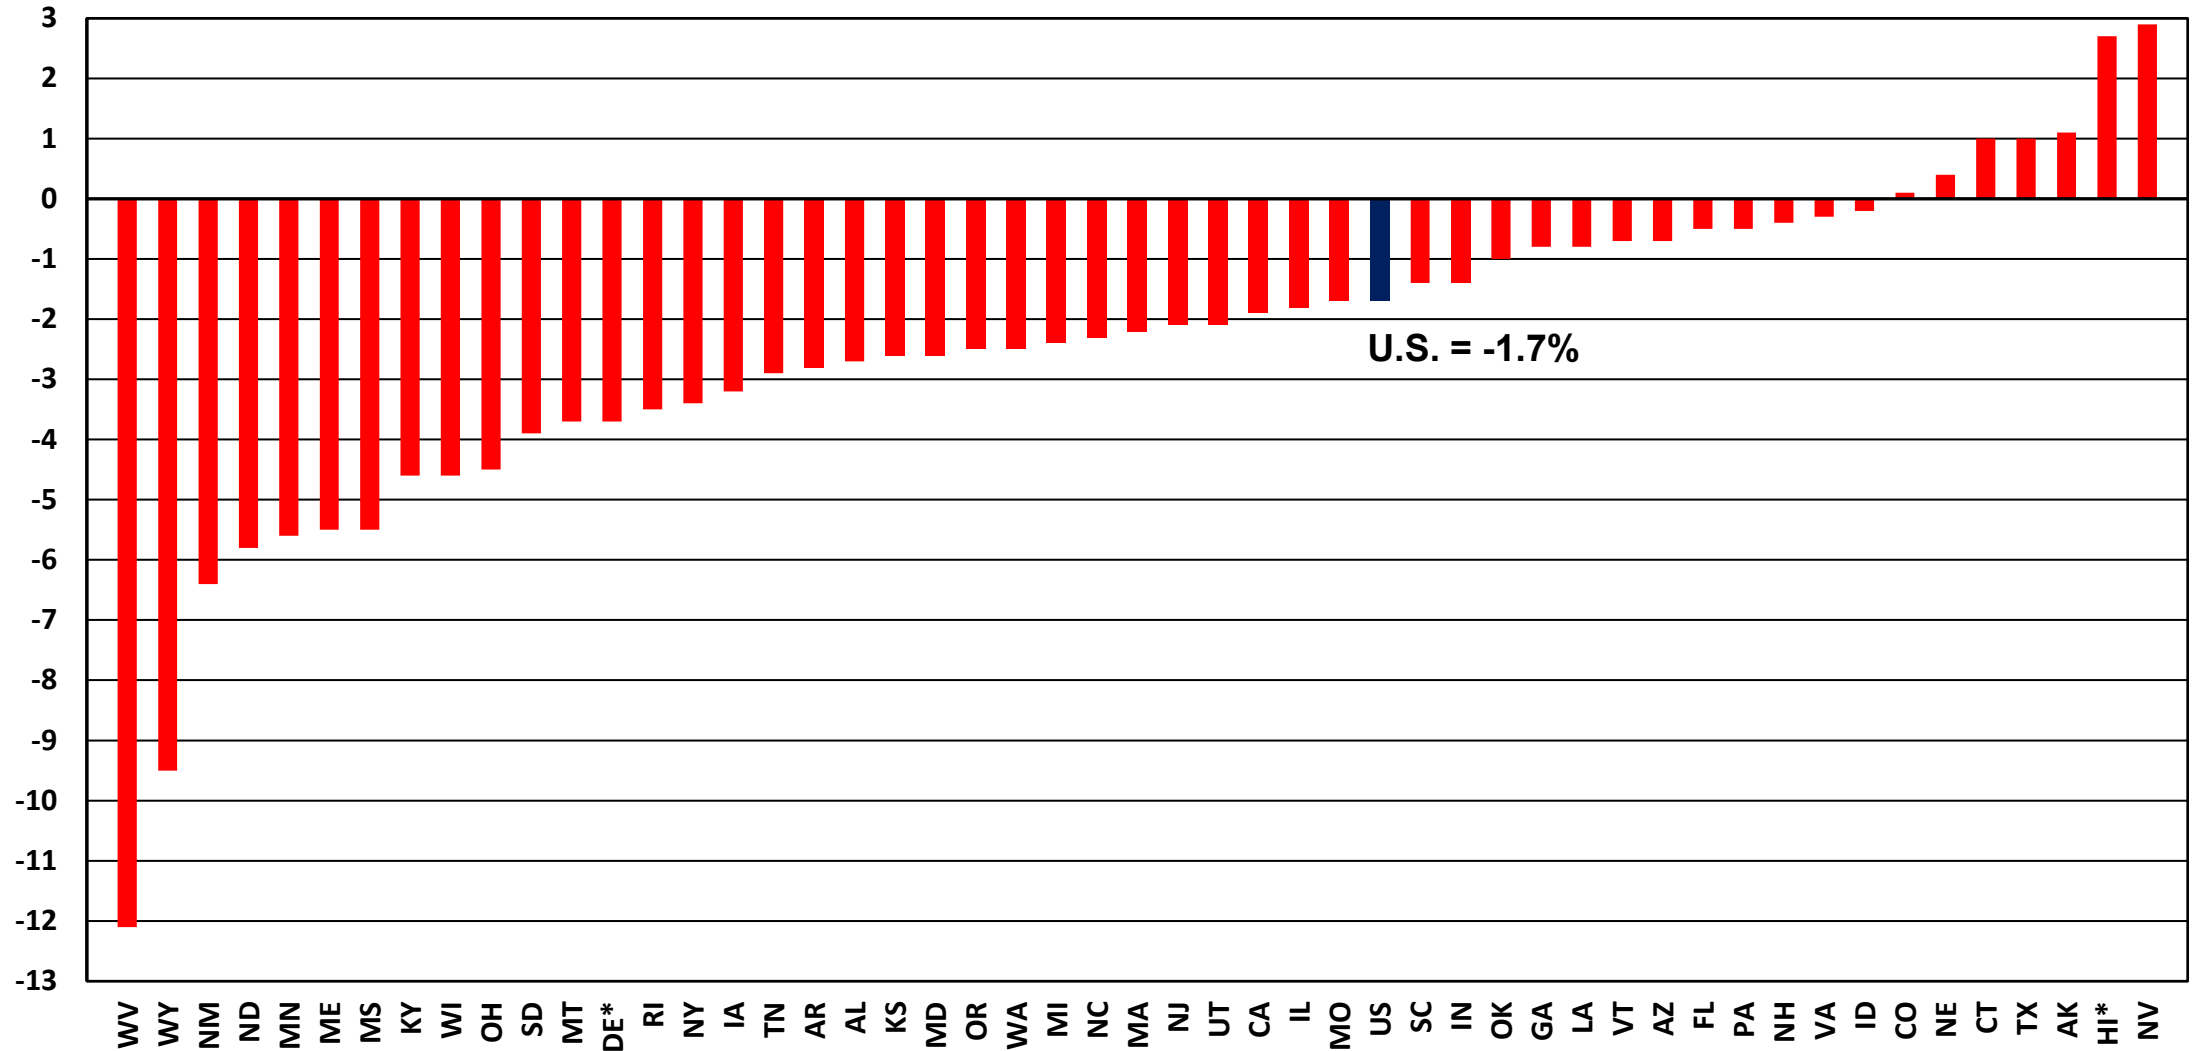

Change in September 2023 Estimated NSA State Construction Unemployment Rates From February 2020

* Unemployment Rate is for Construction + Mining + Logging