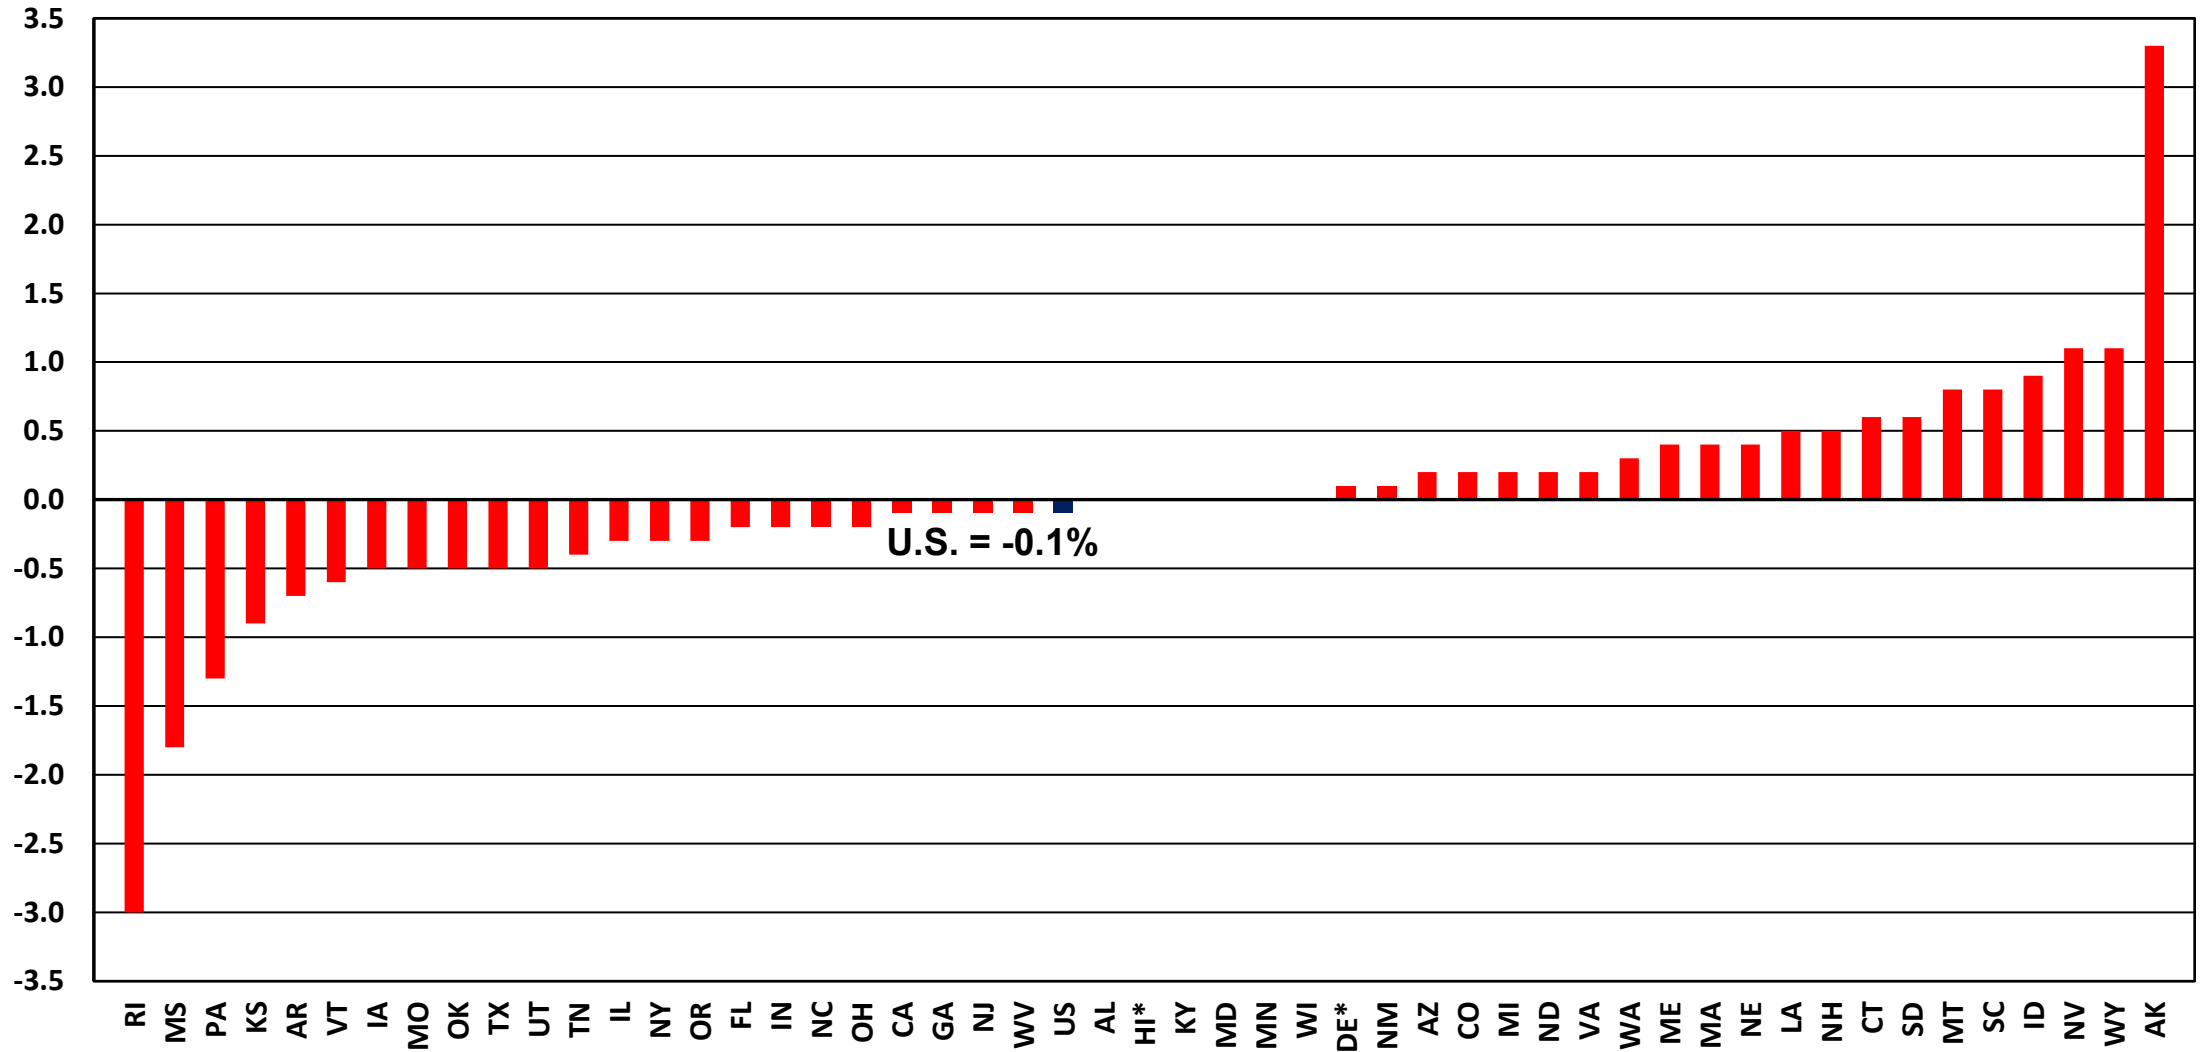

September 2023 Estimated NSA State Construction Unemployment Rates

* Unemployment Rate is for Construction + Mining + Logging

Associated Builders and Contractors, Markstein Advisors

Year-over-Year Change in September 2023 Estimated NSA State Construction Unemployment Rates

* Unemployment Rate is for Construction + Mining + Logging

Change in September 2023 Estimated NSA State Construction Unemployment Rates From August 2023

* Unemployment Rate is for Construction + Mining + Logging